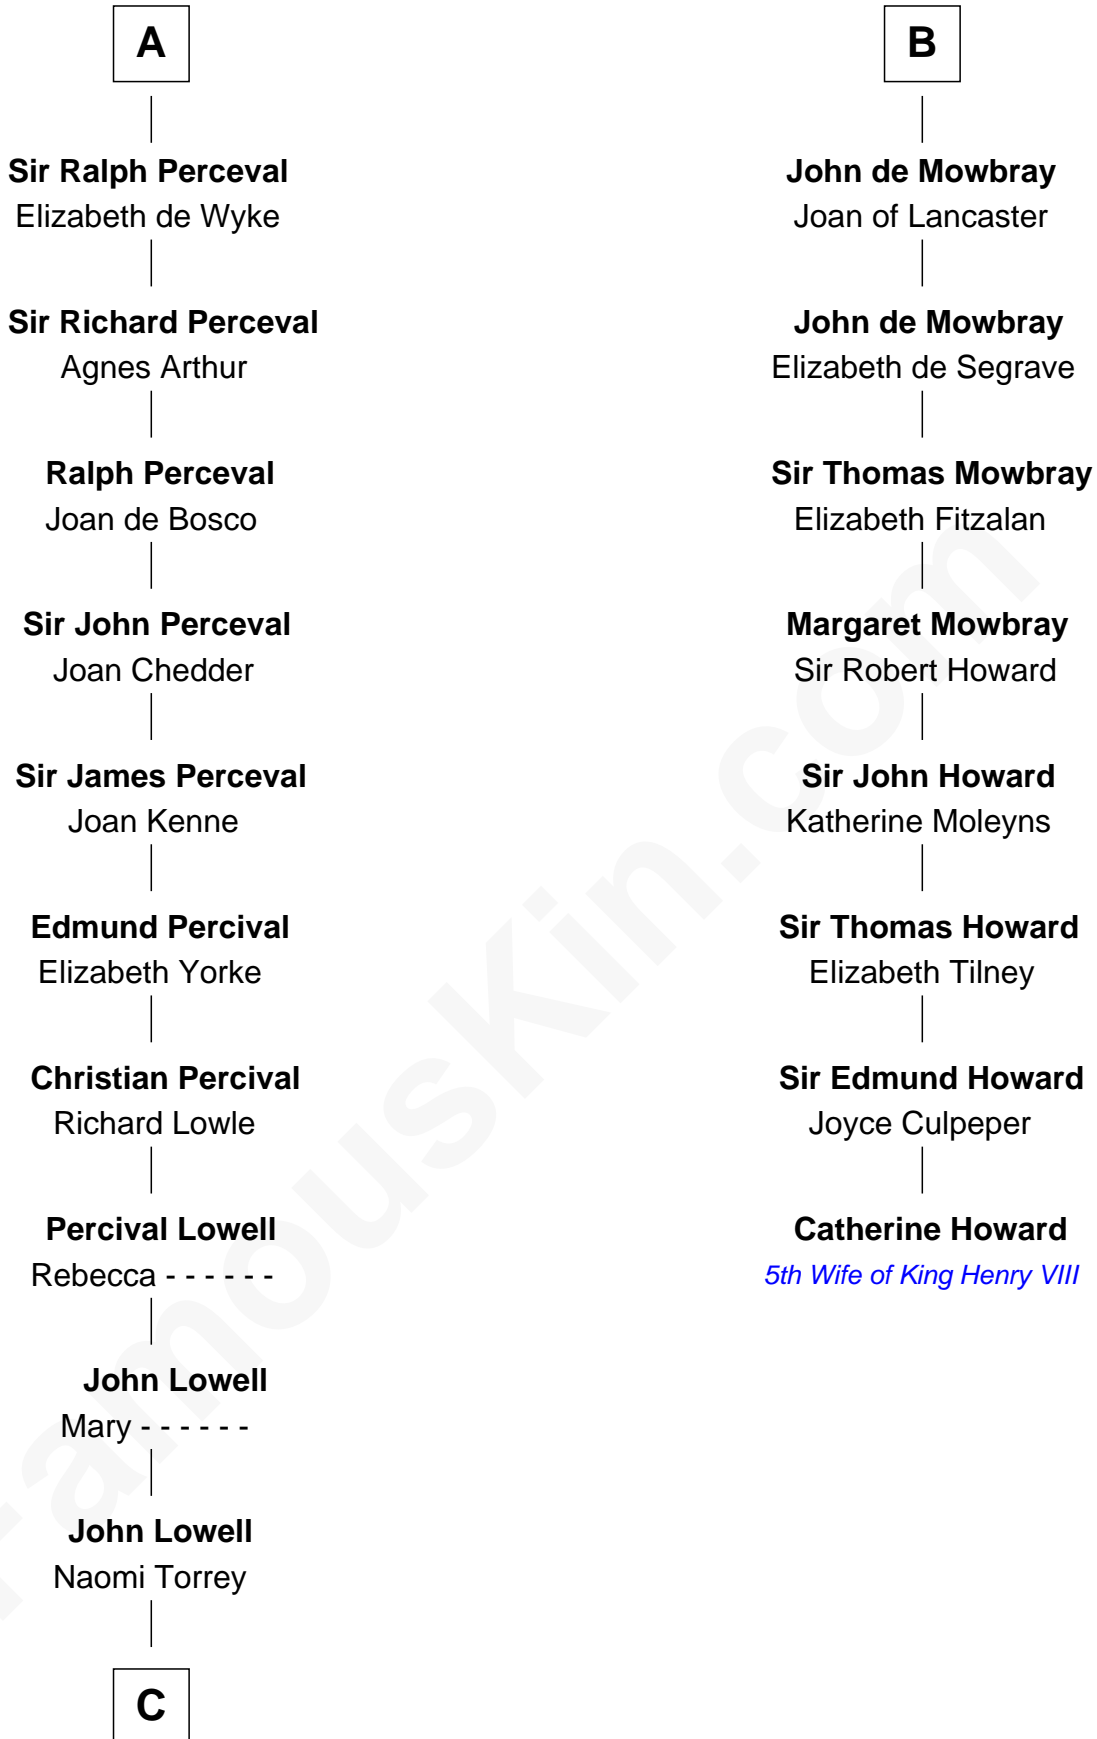

**FamousKin.com**  
**Relationship Chart of**  
**James Russell Lowell**  
*American "Fireside" Poet*

14th cousin 7 times removed of

**Catherine Howard**  
*5th Wife of King Henry VIII*

**Sir Robert de Beaumont**  
 Isabel de Vermandois

**C**

**Ebenezer Lowell**

Elizabeth Shailer

**Rev. John Lowell**

Sarah Champney

**John Lowell**

Rebecca Russell

**Rev. Charles Lowell**