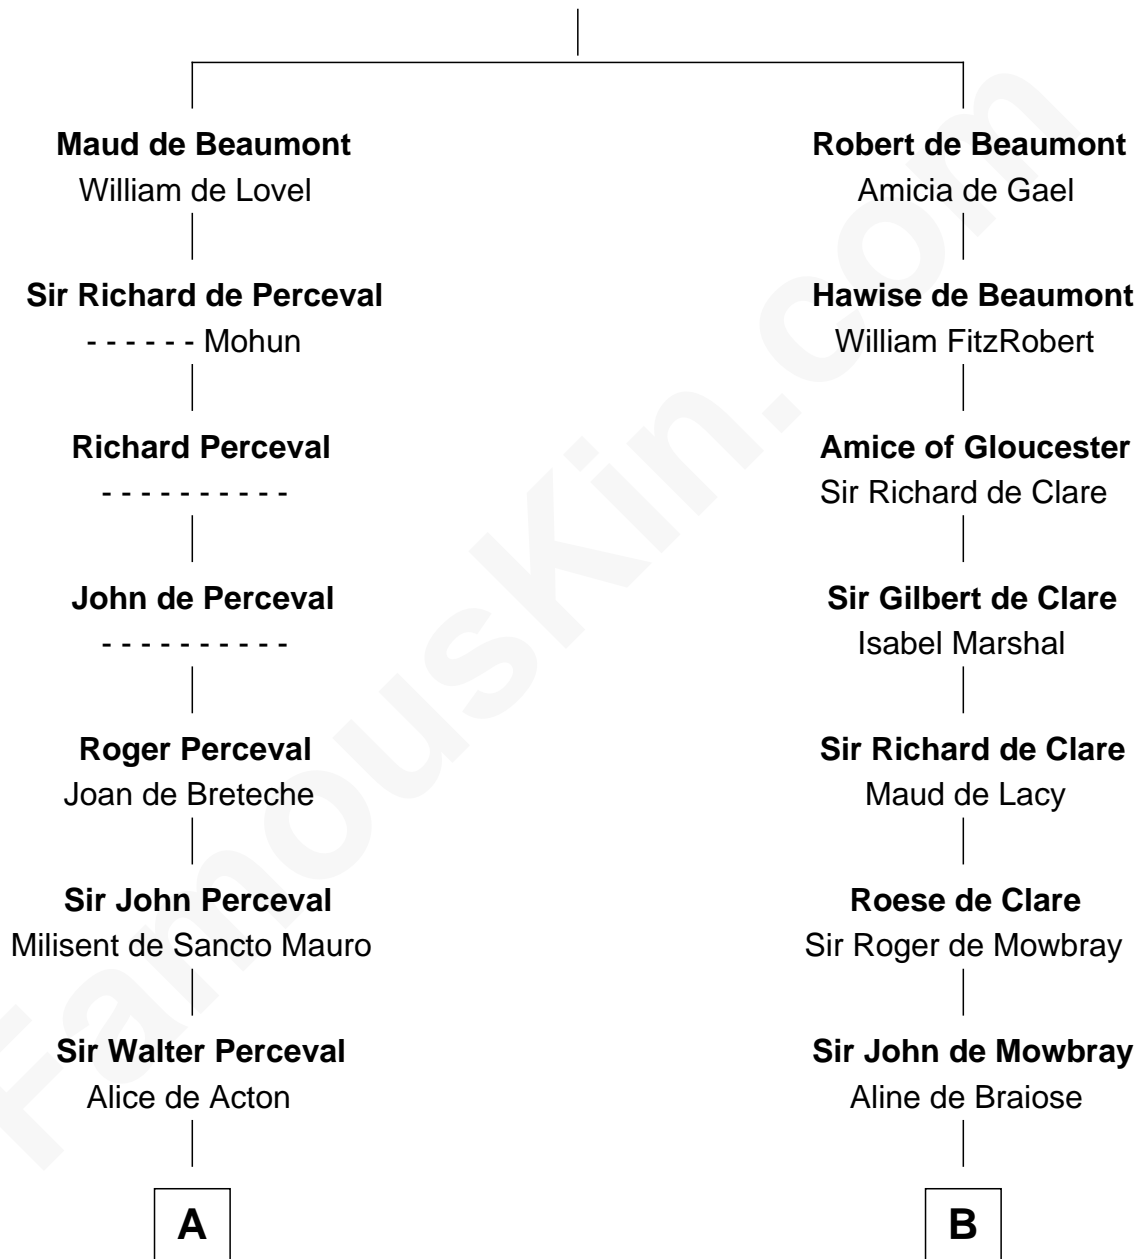

**FamousKin.com**  
**Relationship Chart of**  
**James Russell Lowell**  
*American "Fireside" Poet*

14th cousin 7 times removed of

**Catherine Howard**  
*5th Wife of King Henry VIII*

**Sir Robert de Beaumont**  
 Isabel de Vermandois

**C**

**Ebenezer Lowell**

Elizabeth Shailer

**Rev. John Lowell**

Sarah Champney

**John Lowell**

Rebecca Russell

**Rev. Charles Lowell**