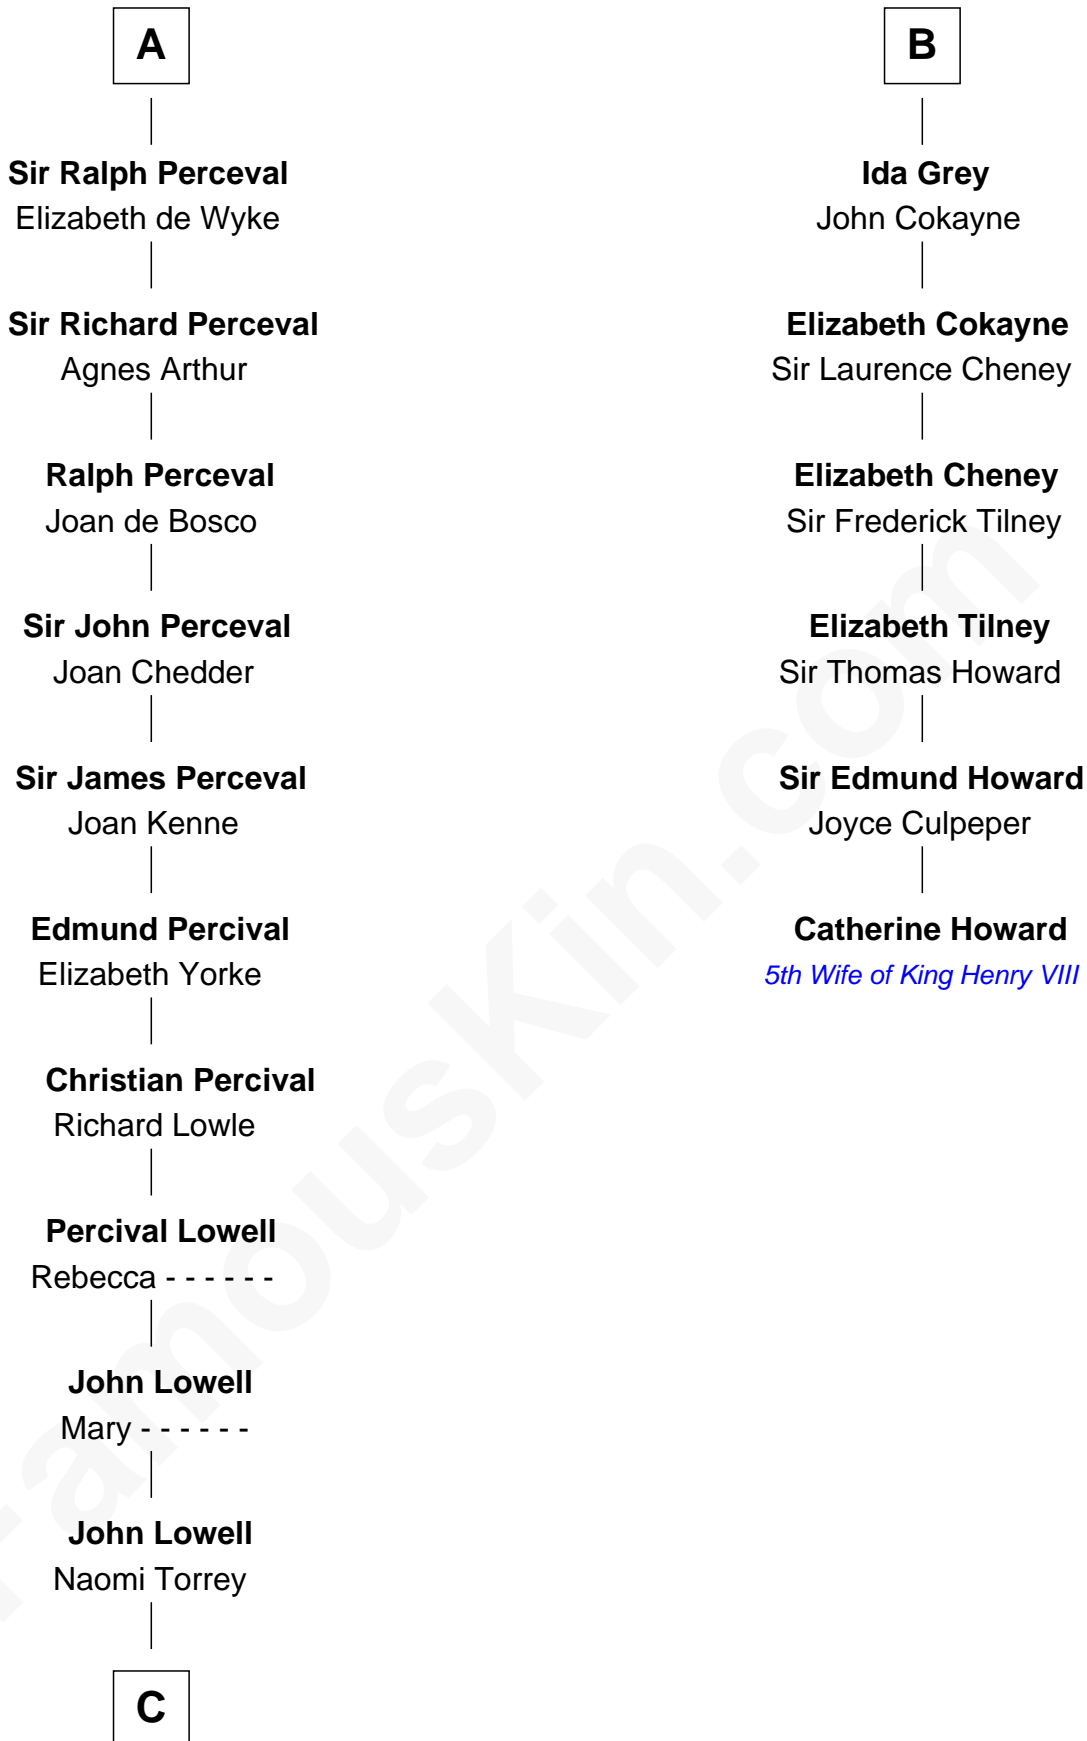

FamousKin.com
Relationship Chart of
James Russell Lowell
American "Fireside" Poet

12th cousin 9 times removed of

Catherine Howard
5th Wife of King Henry VIII

C

Ebenezer Lowell

Elizabeth Shailer

Rev. John Lowell