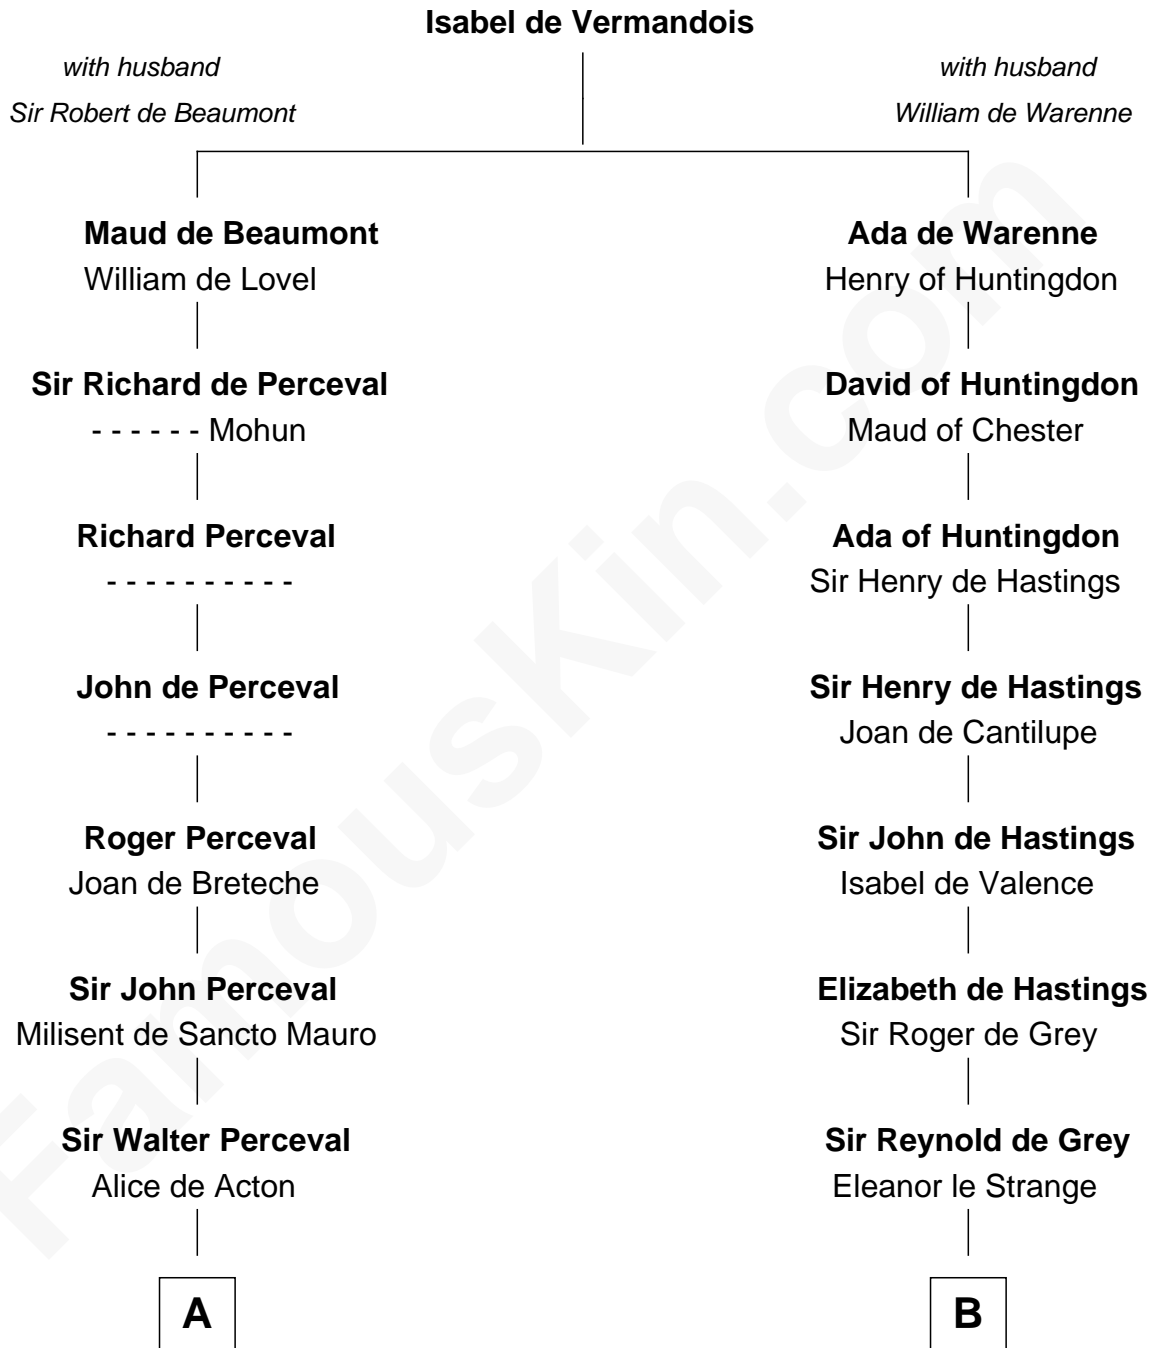

FamousKin.com
Relationship Chart of
James Russell Lowell
American "Fireside" Poet

12th cousin 9 times removed of

Catherine Howard
5th Wife of King Henry VIII

C

Ebenezer Lowell

Elizabeth Shailer

Rev. John Lowell