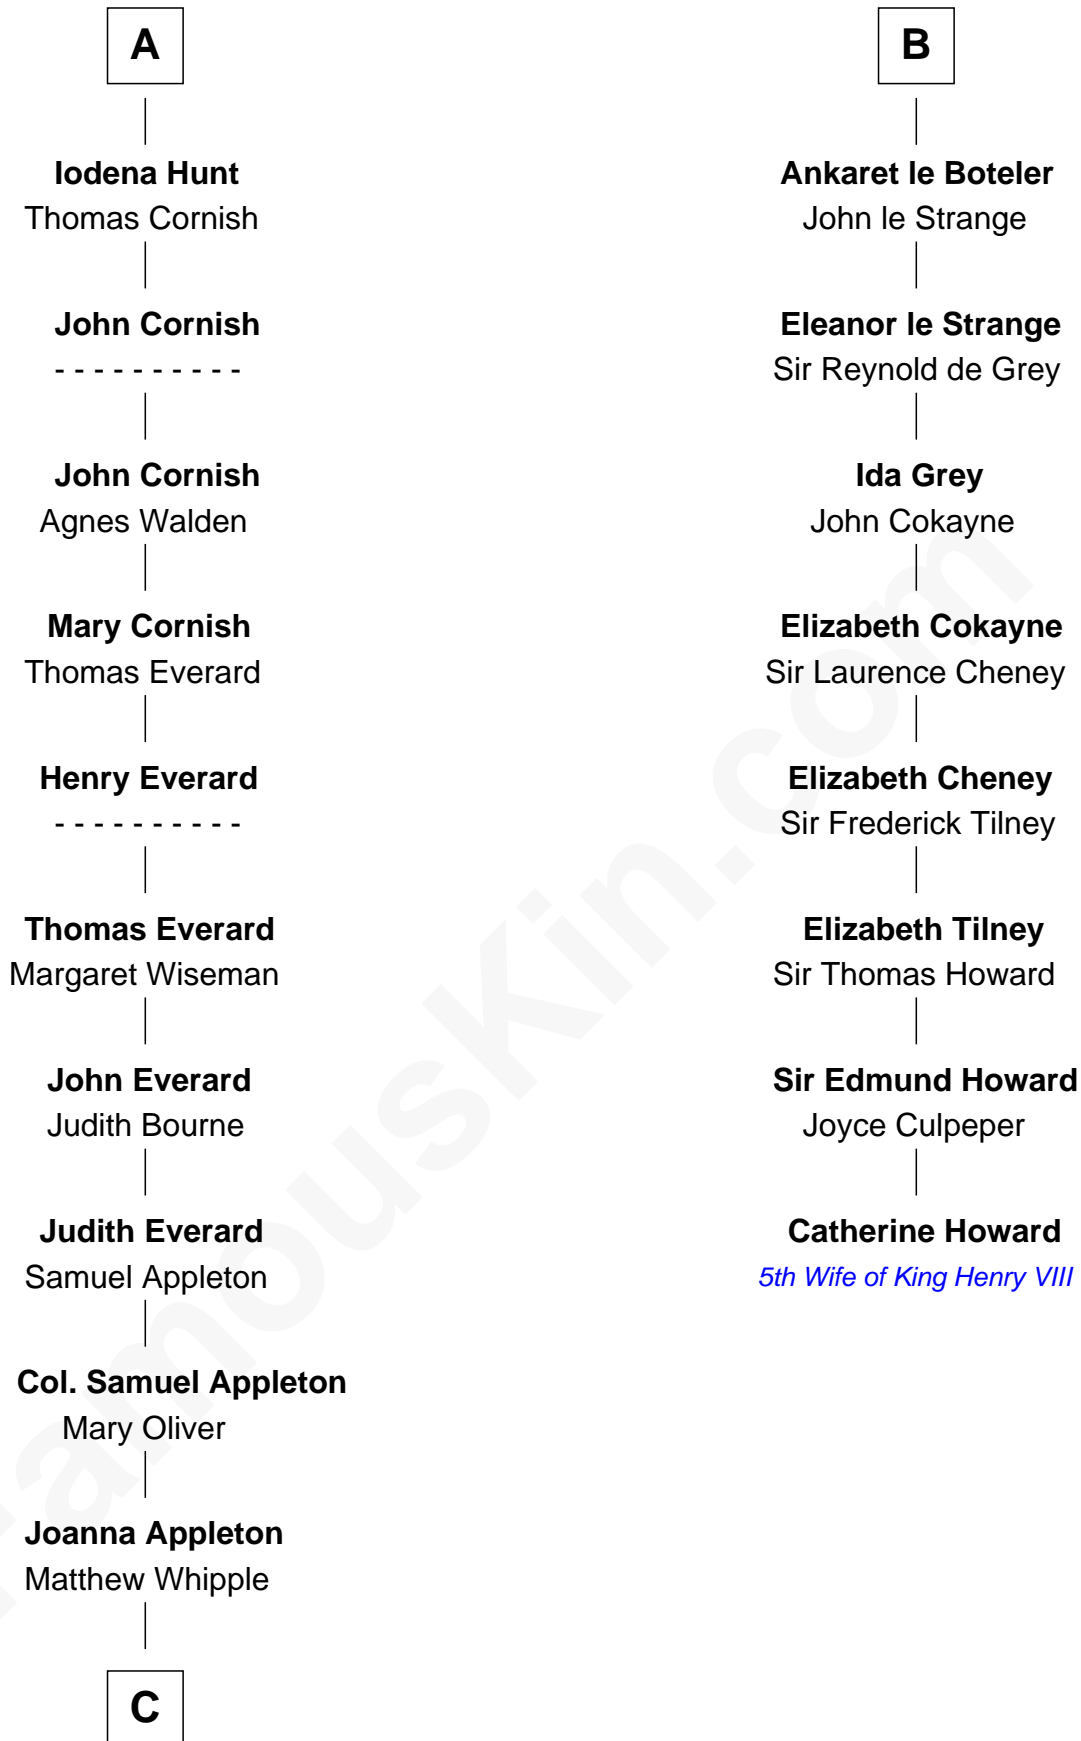

**FamousKin.com**  
**Relationship Chart of**  
**James Russell Lowell**  
*American "Fireside" Poet*

14th cousin 7 times removed of

**Catherine Howard**  
*5th Wife of King Henry VIII*

**C**

William Whipple

Mary Cutts

Mary Whipple

Robert Traill

Mary Whipple Traill

Keith Spence

Harriet Brackett Spence

Rev. Charles Lowell

James Russell Lowell

*American "Fireside" Poet*

FamousKin.com