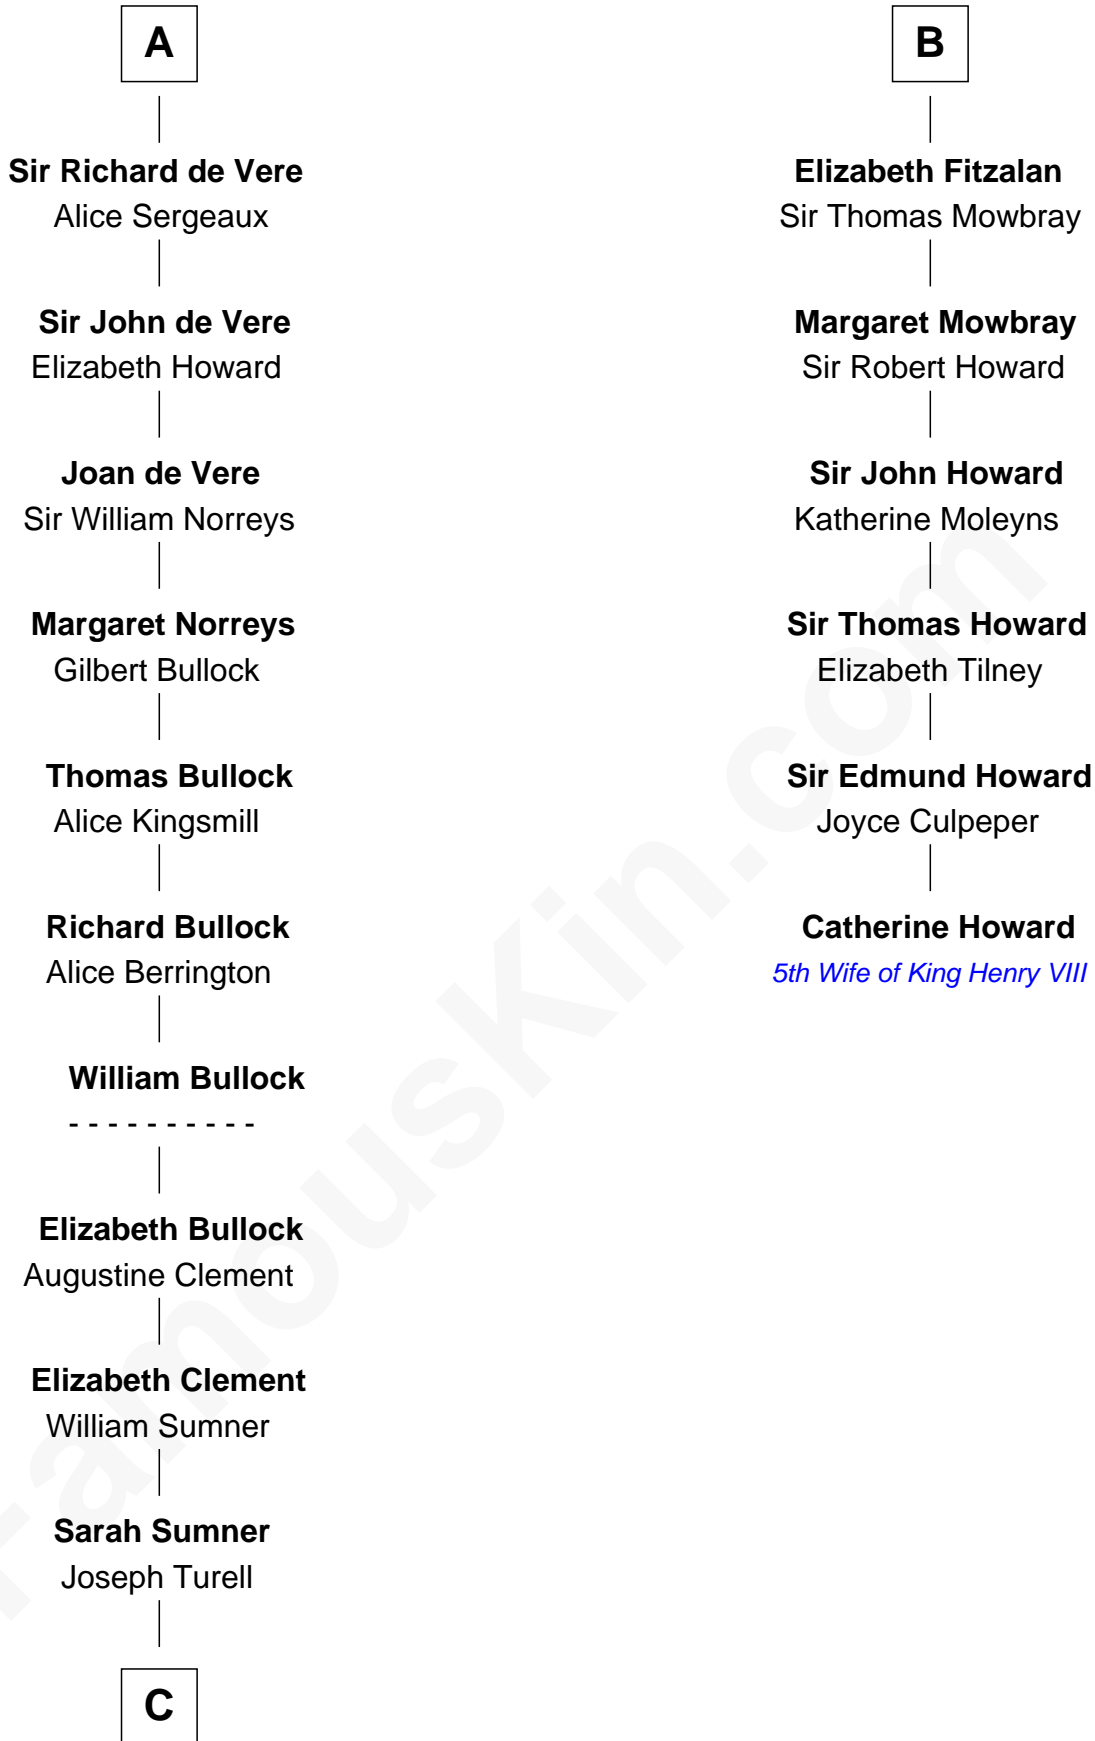

**FamousKin.com**  
**Relationship Chart of**  
**James Russell Lowell**  
*American "Fireside" Poet*

12th cousin 9 times removed of

**Catherine Howard**  
*5th Wife of King Henry VIII*

**Robert de Bermingham**