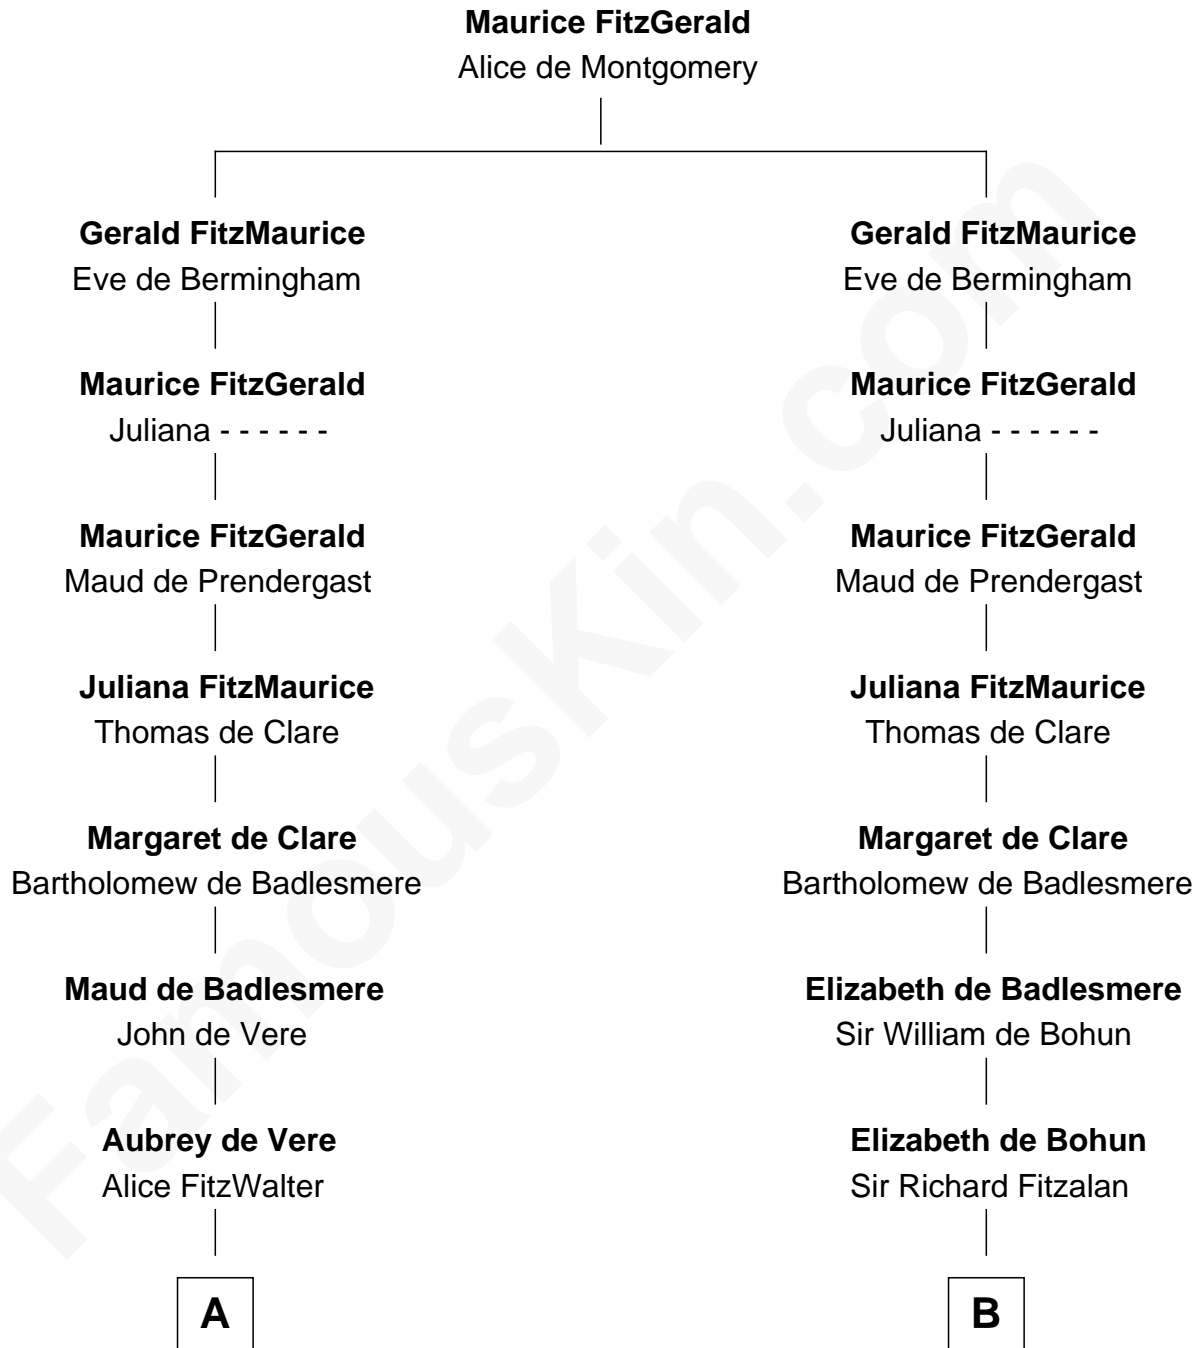

**FamousKin.com**  
**Relationship Chart of**  
**James Russell Lowell**  
*American "Fireside" Poet*

12th cousin 9 times removed of

**Catherine Howard**  
*5th Wife of King Henry VIII*

**C**

—  
**Sarah Turell**

Noah Champney

—  
**Sarah Champney**

Rev. John Lowell

—  
**John Lowell**

Rebecca Russell

—  
**Rev. Charles Lowell**

Harriet Brackett Spence

—  
**James Russell Lowell**

*American "Fireside" Poet*