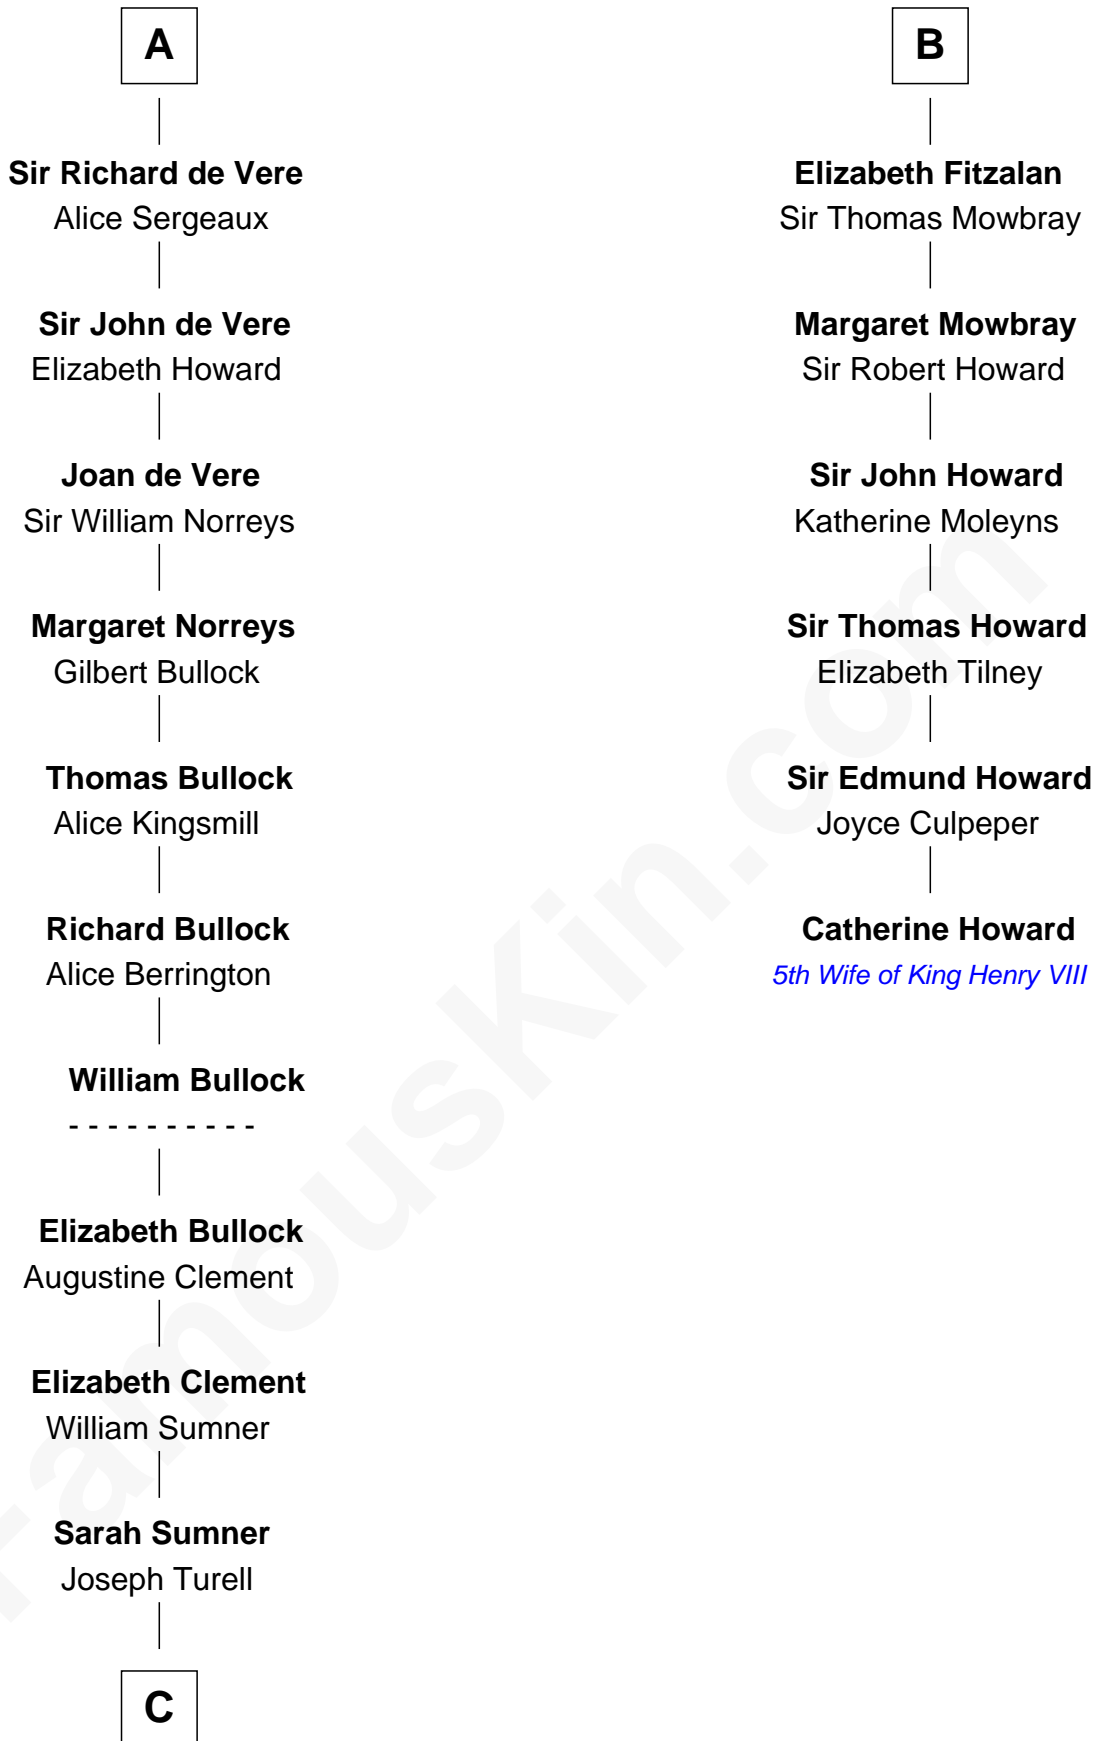

**FamousKin.com**  
**Relationship Chart of**  
**James Russell Lowell**  
*American "Fireside" Poet*

12th cousin 9 times removed of

**Catherine Howard**  
*5th Wife of King Henry VIII*

**C**

—  
**Sarah Turell**