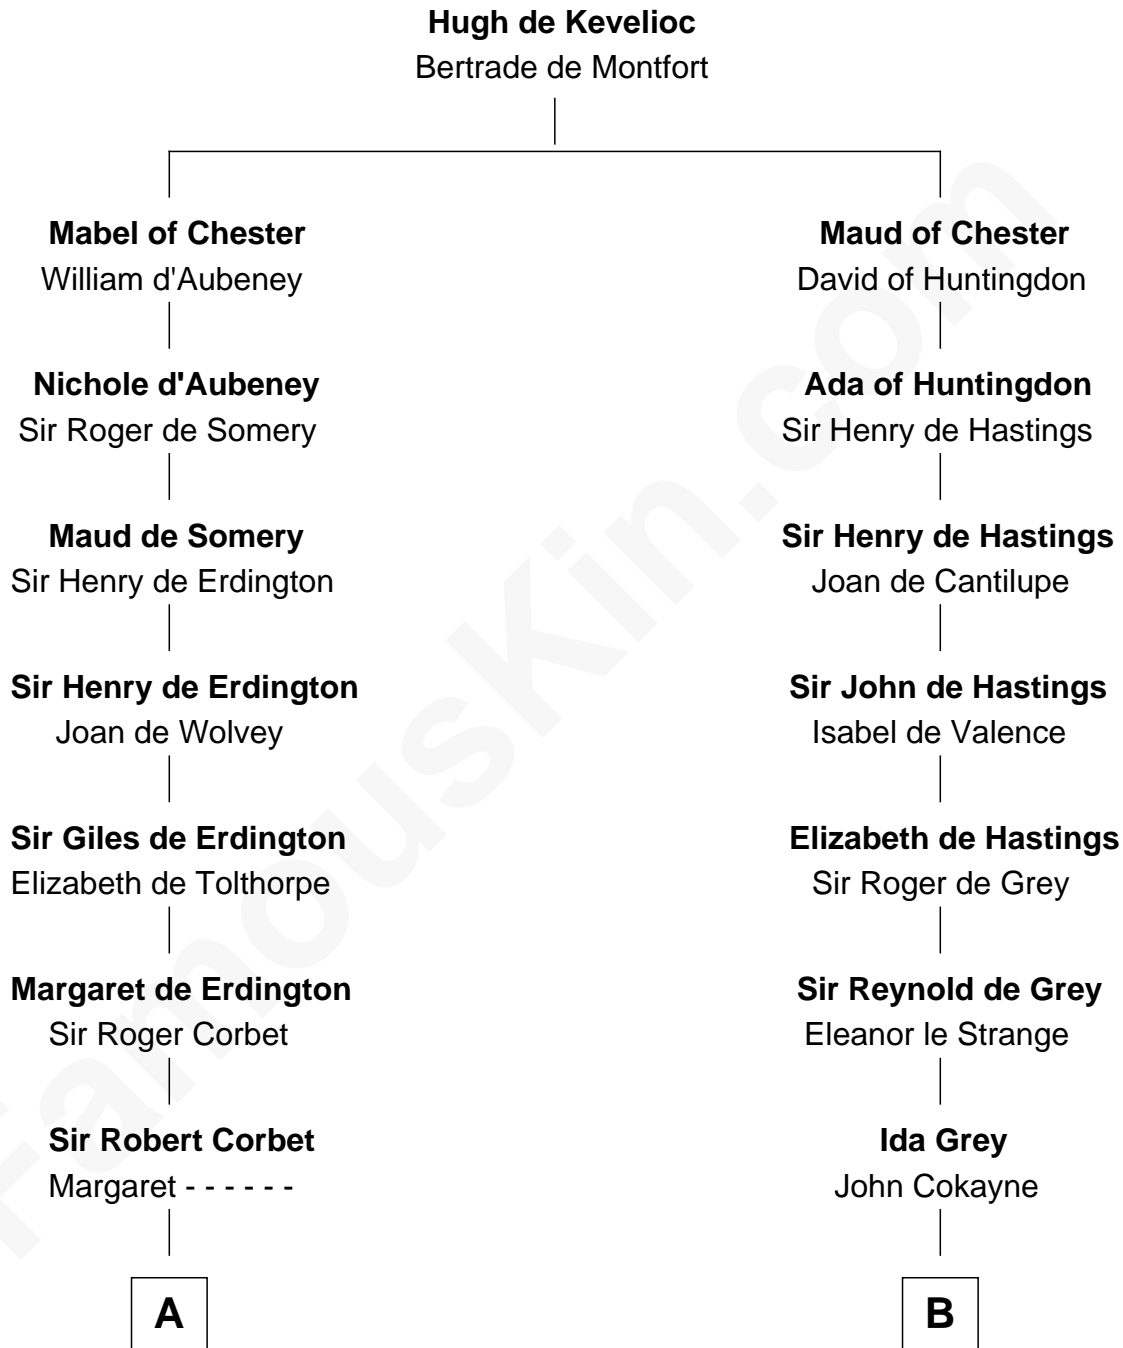

**FamousKin.com**  
**Relationship Chart of**  
**James Russell Lowell**  
*American "Fireside" Poet*

11th cousin 9 times removed of

**Catherine Howard**  
*5th Wife of King Henry VIII*

**C**

James Russell  
Katharine Graves