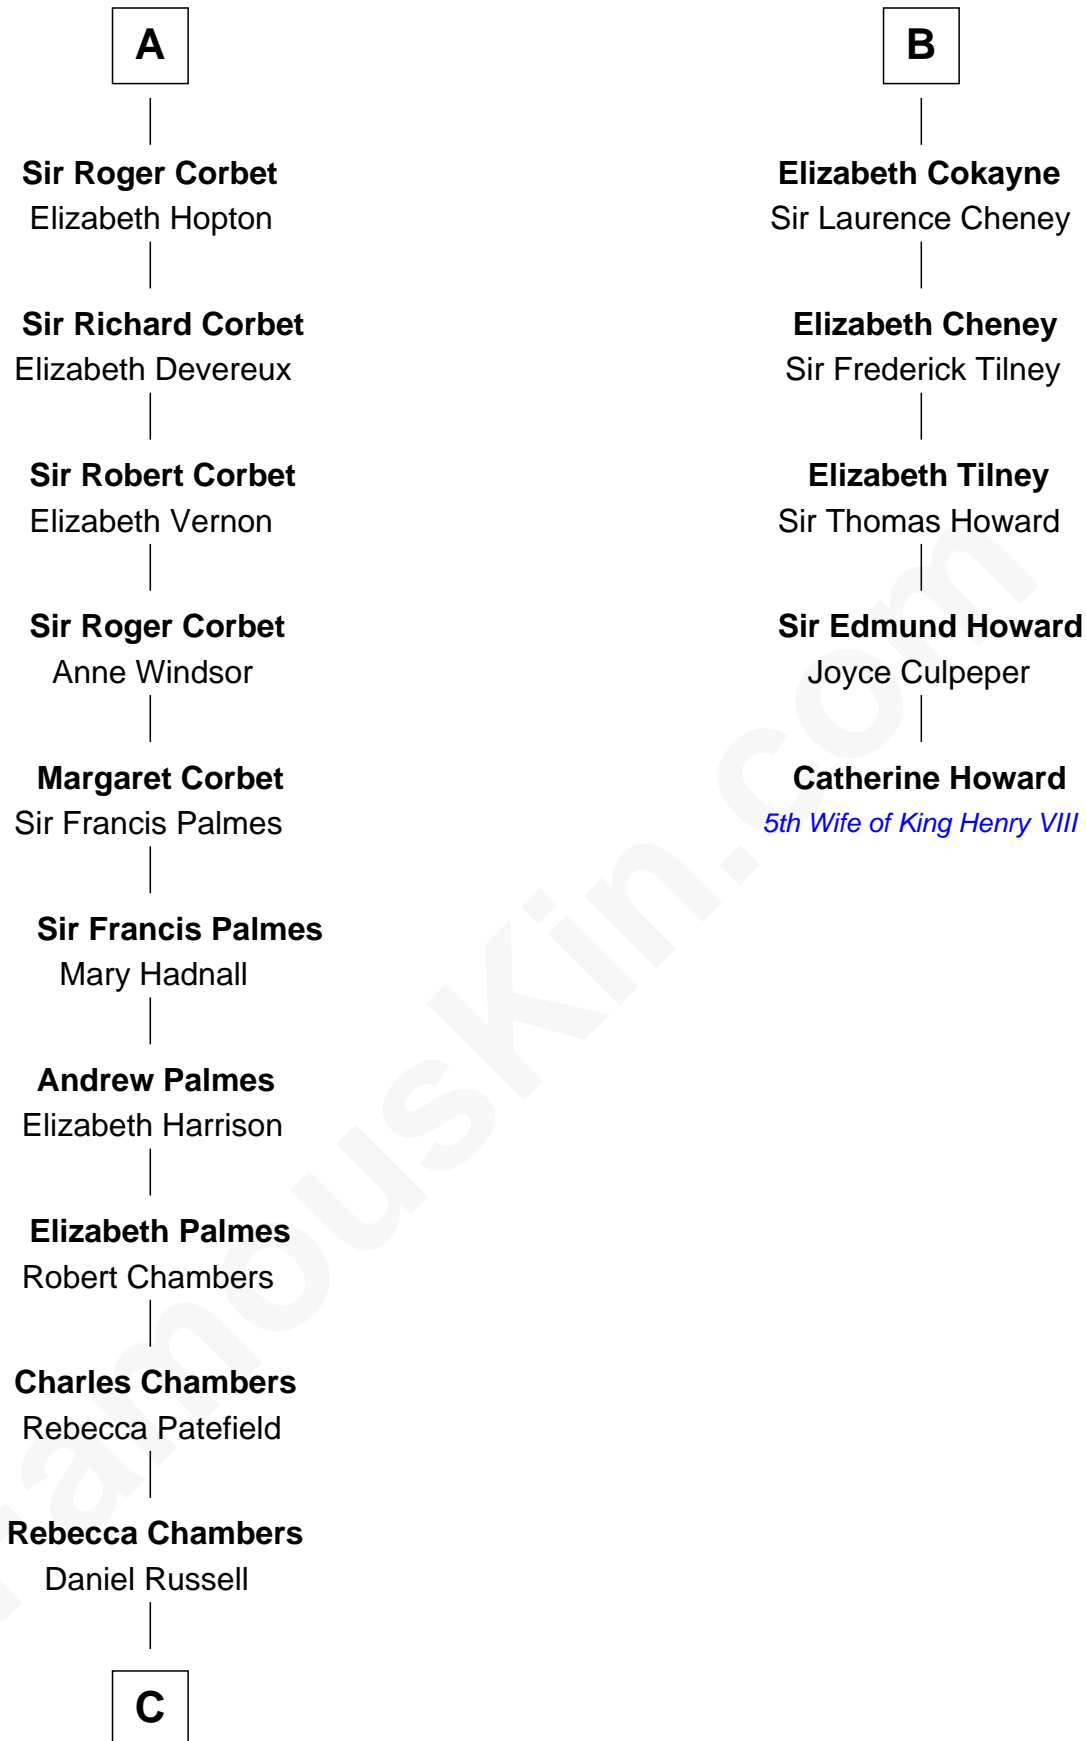

**FamousKin.com**  
**Relationship Chart of**  
**James Russell Lowell**  
*American "Fireside" Poet*

11th cousin 9 times removed of

**Catherine Howard**  
*5th Wife of King Henry VIII*

**C**

James Russell  
Katharine Graves