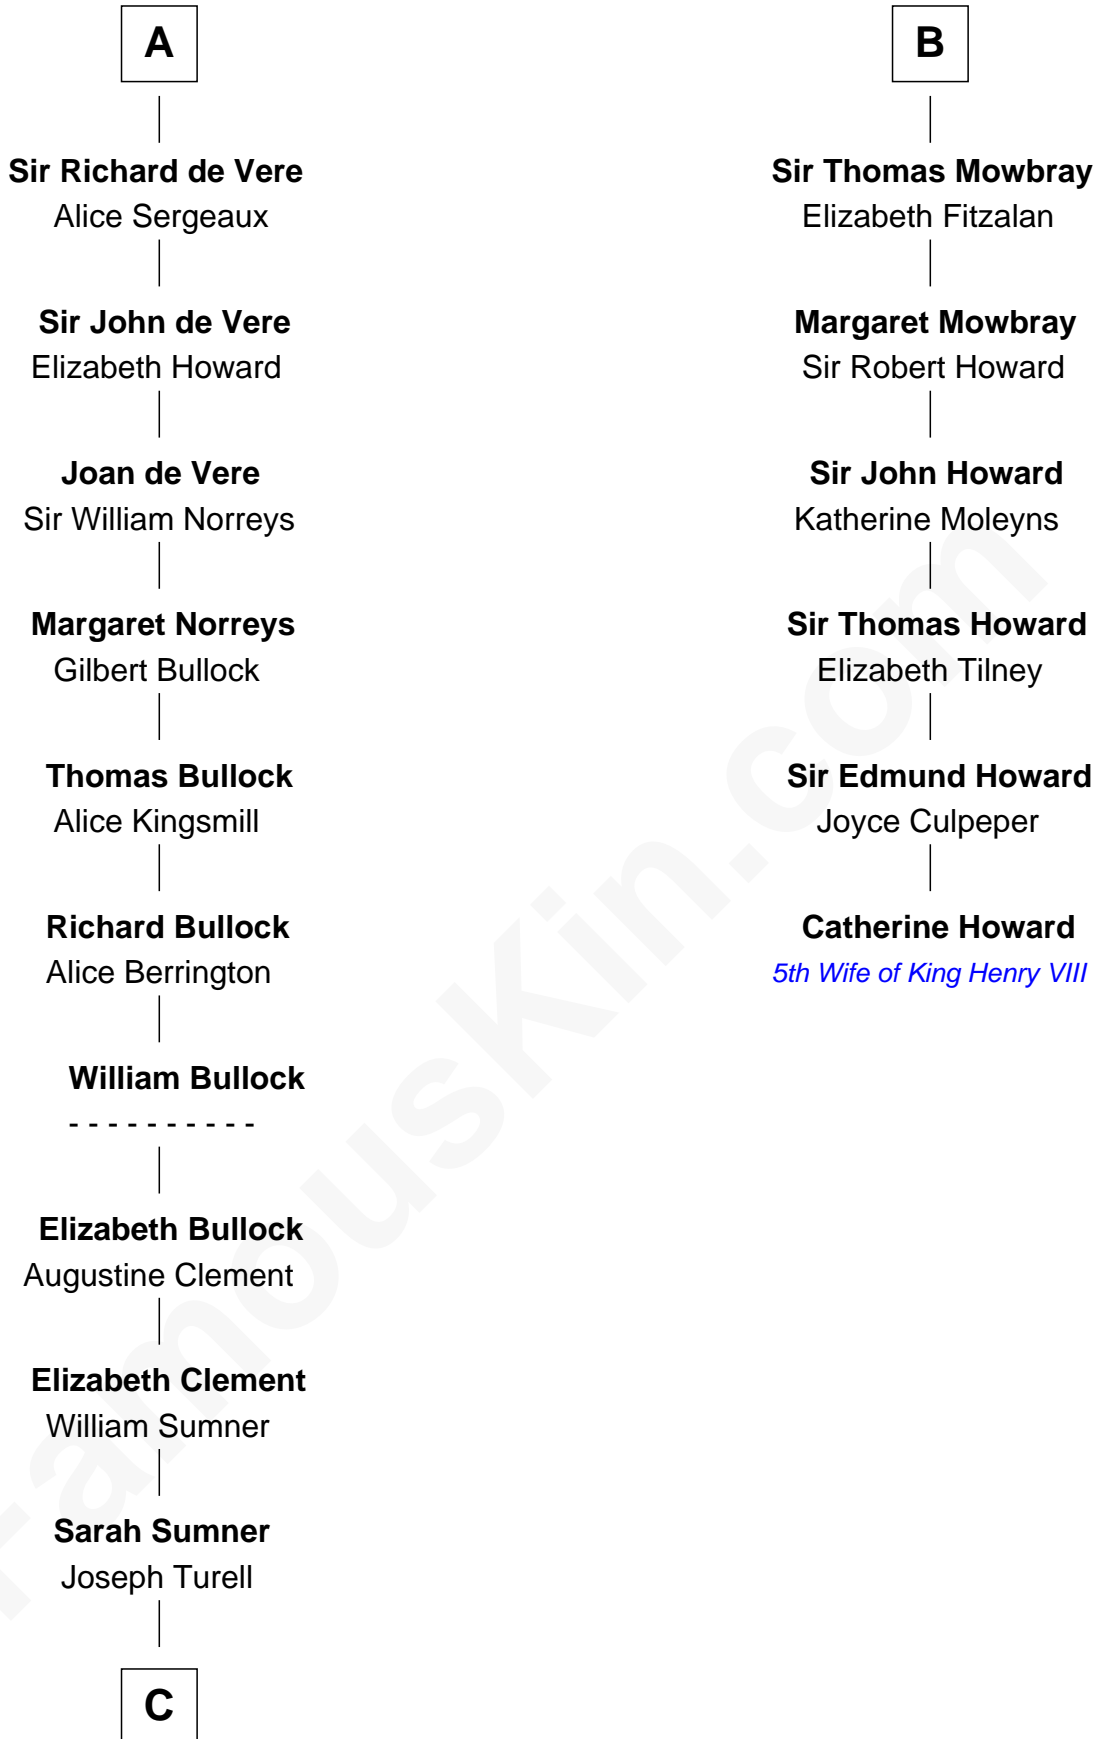

FamousKin.com
Relationship Chart of
James Russell Lowell
American "Fireside" Poet

12th cousin 9 times removed of

Catherine Howard
5th Wife of King Henry VIII

C

—
Sarah Turell
Noah Champney

—
Sarah Champney
Rev. John Lowell