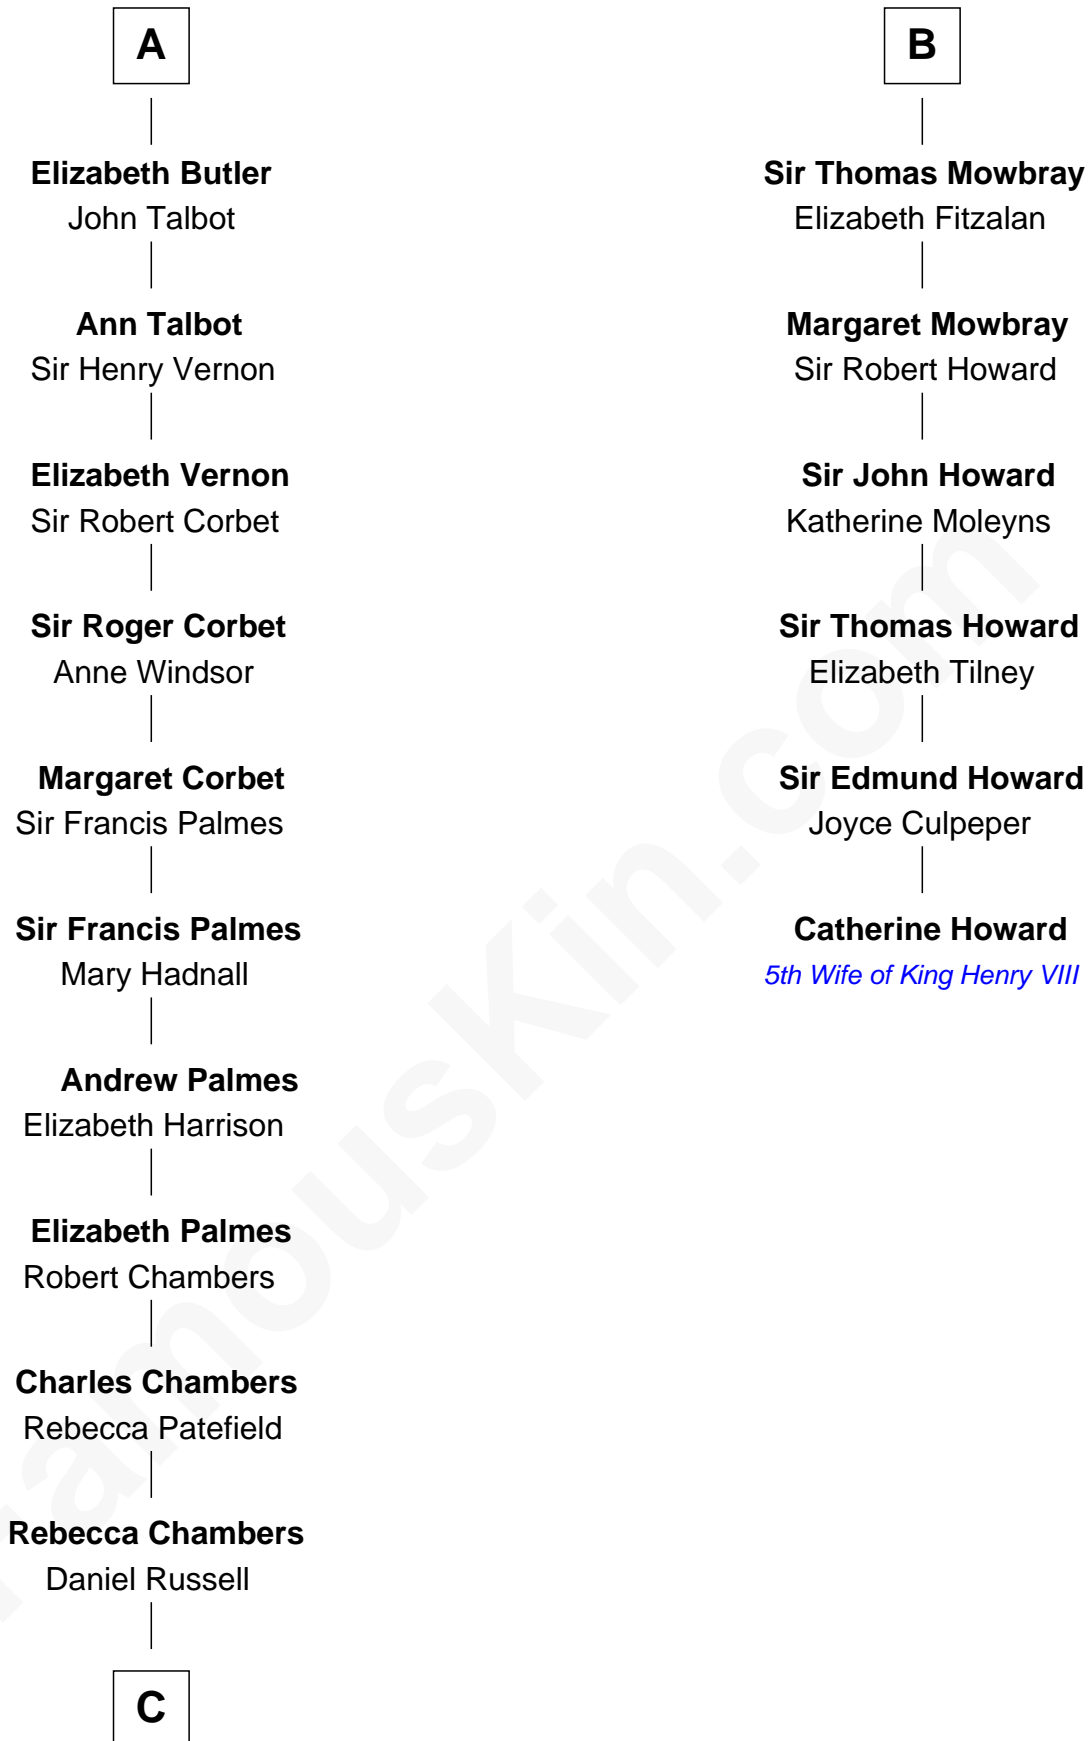

**FamousKin.com**  
**Relationship Chart of**  
**James Russell Lowell**  
*American "Fireside" Poet*

12th cousin 8 times removed of

**Catherine Howard**  
*5th Wife of King Henry VIII*

**C**

James Russell  
Katharine Graves