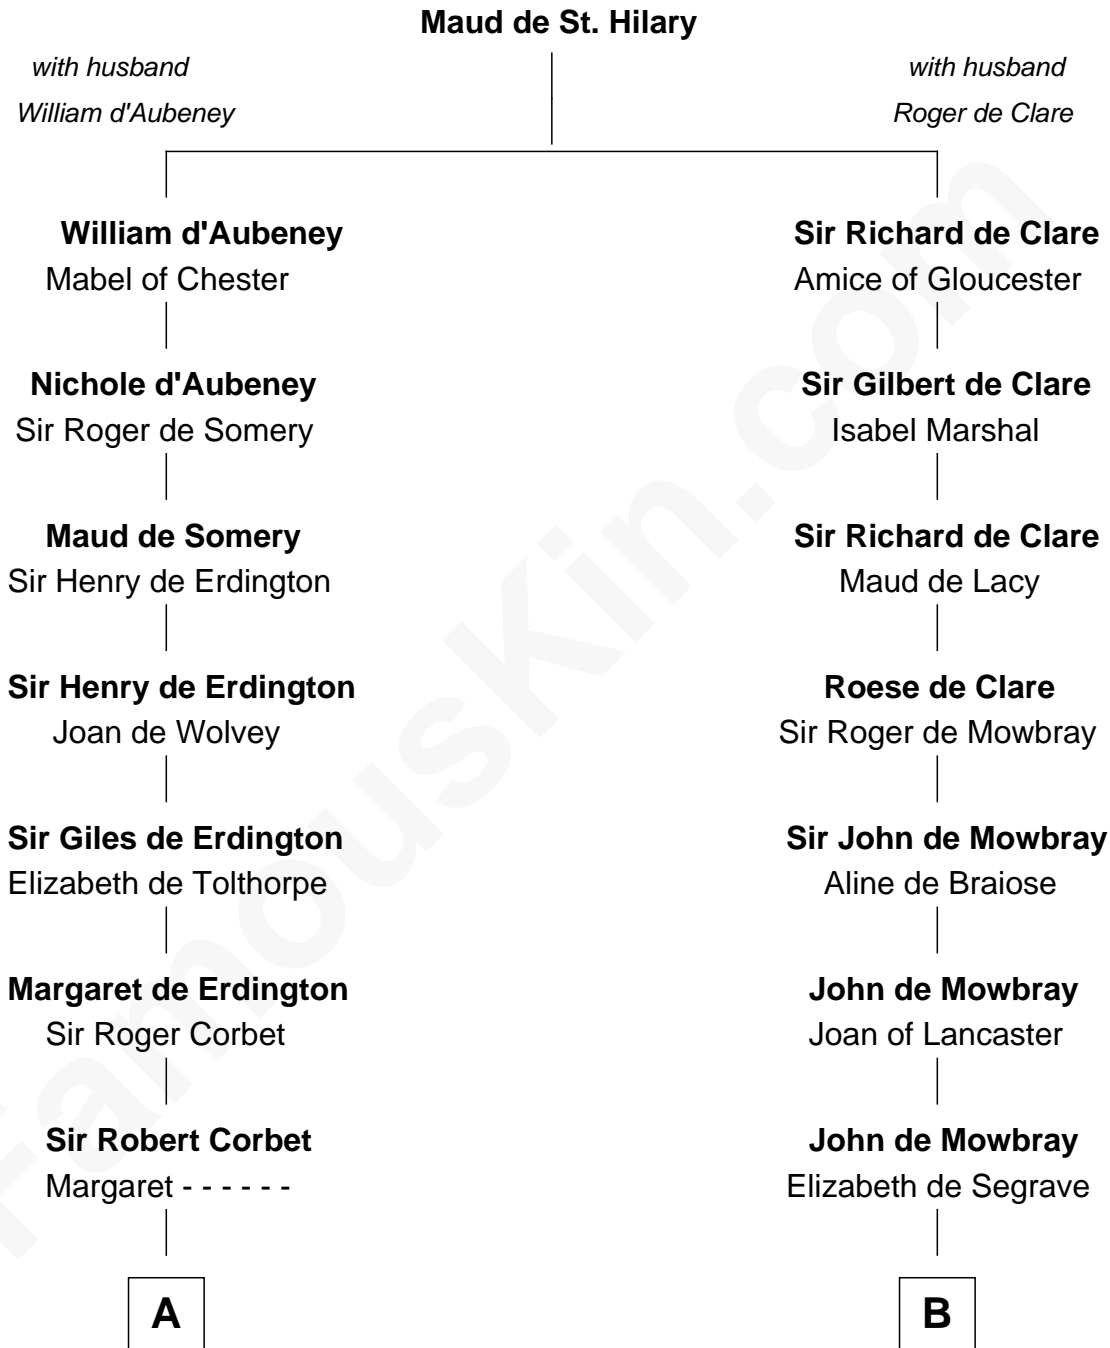

**FamousKin.com**  
**Relationship Chart of**  
**James Russell Lowell**  
*American "Fireside" Poet*

12th cousin 8 times removed of

**Catherine Howard**  
*5th Wife of King Henry VIII*

**C**

James Russell  
Katharine Graves