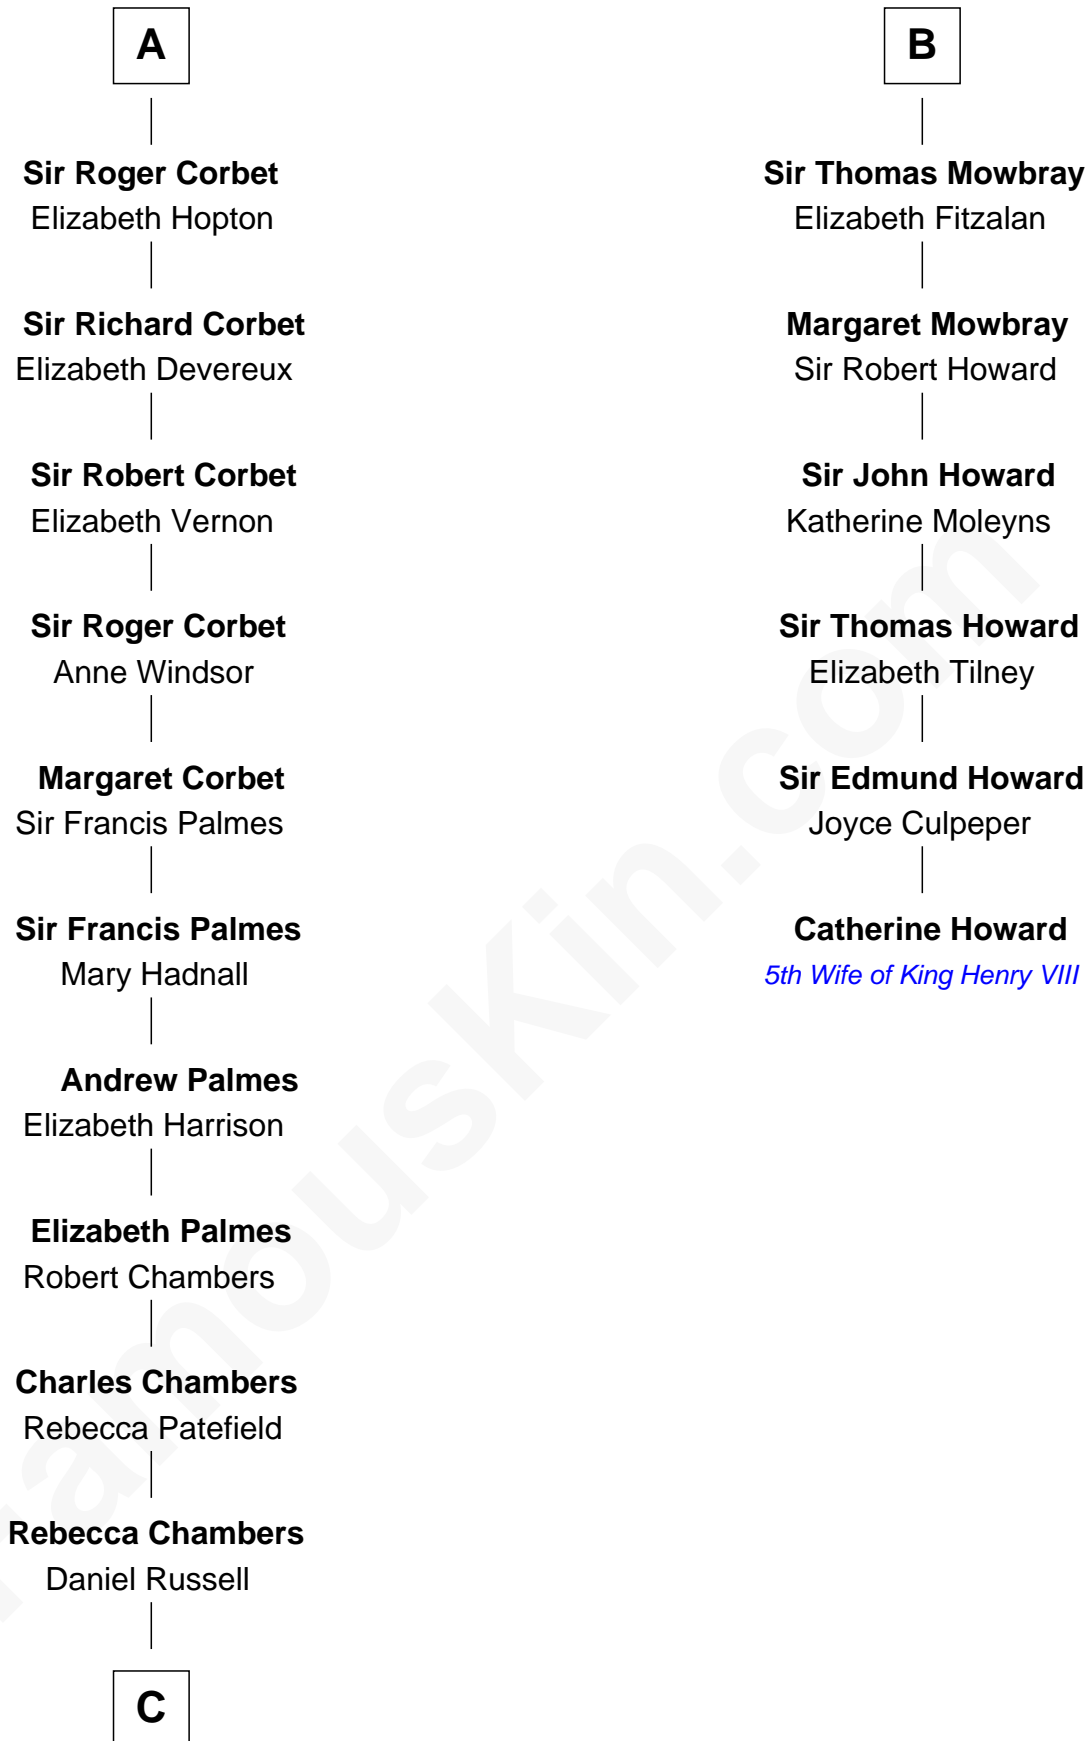

**FamousKin.com**  
**Relationship Chart of**  
**James Russell Lowell**  
*American "Fireside" Poet*

12th cousin 8 times removed of

**Catherine Howard**  
*5th Wife of King Henry VIII*

**C**

James Russell  
Katharine Graves