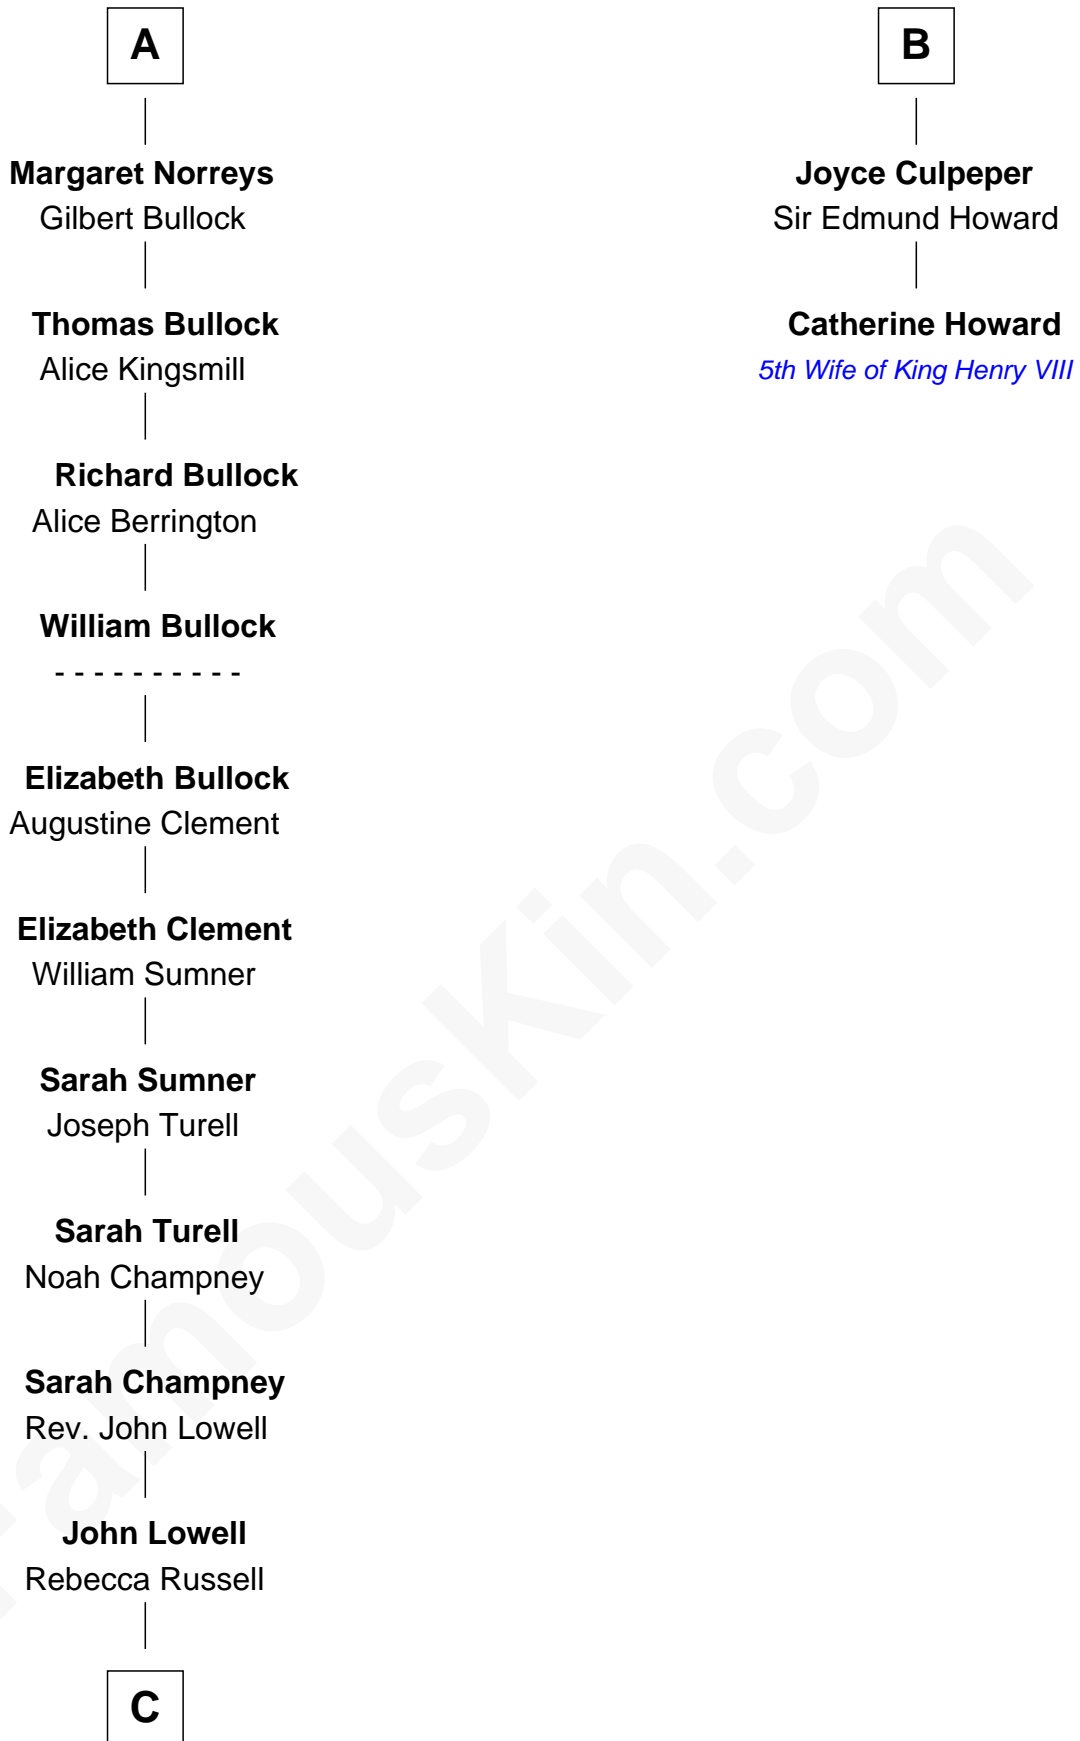

FamousKin.com
Relationship Chart of
James Russell Lowell
American "Fireside" Poet

8th cousin 10 times removed of

Catherine Howard
5th Wife of King Henry VIII

C

Rev. Charles Lowell
Harriet Brackett Spence

James Russell Lowell
American "Fireside" Poet

FamousKin.com