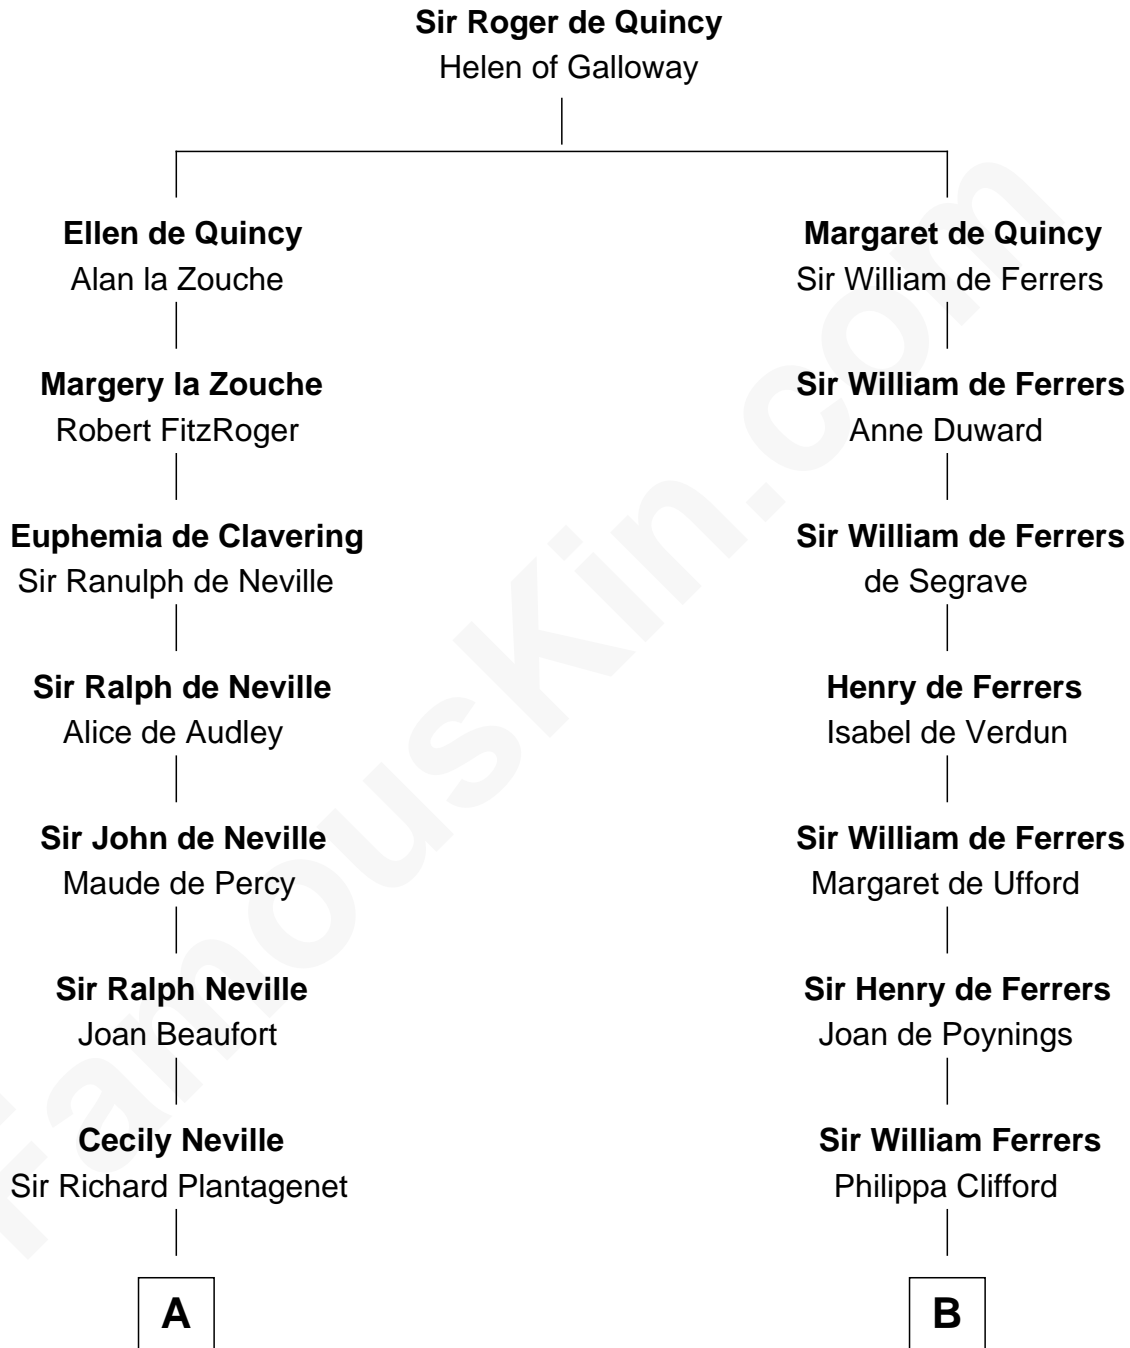

**FamousKin.com**  
**Relationship Chart of**  
**James Russell Lowell**  
*American "Fireside" Poet*

**10th cousin 11 times removed of**  
**Catherine Howard**  
*5th Wife of King Henry VIII*

**C**

William Traill