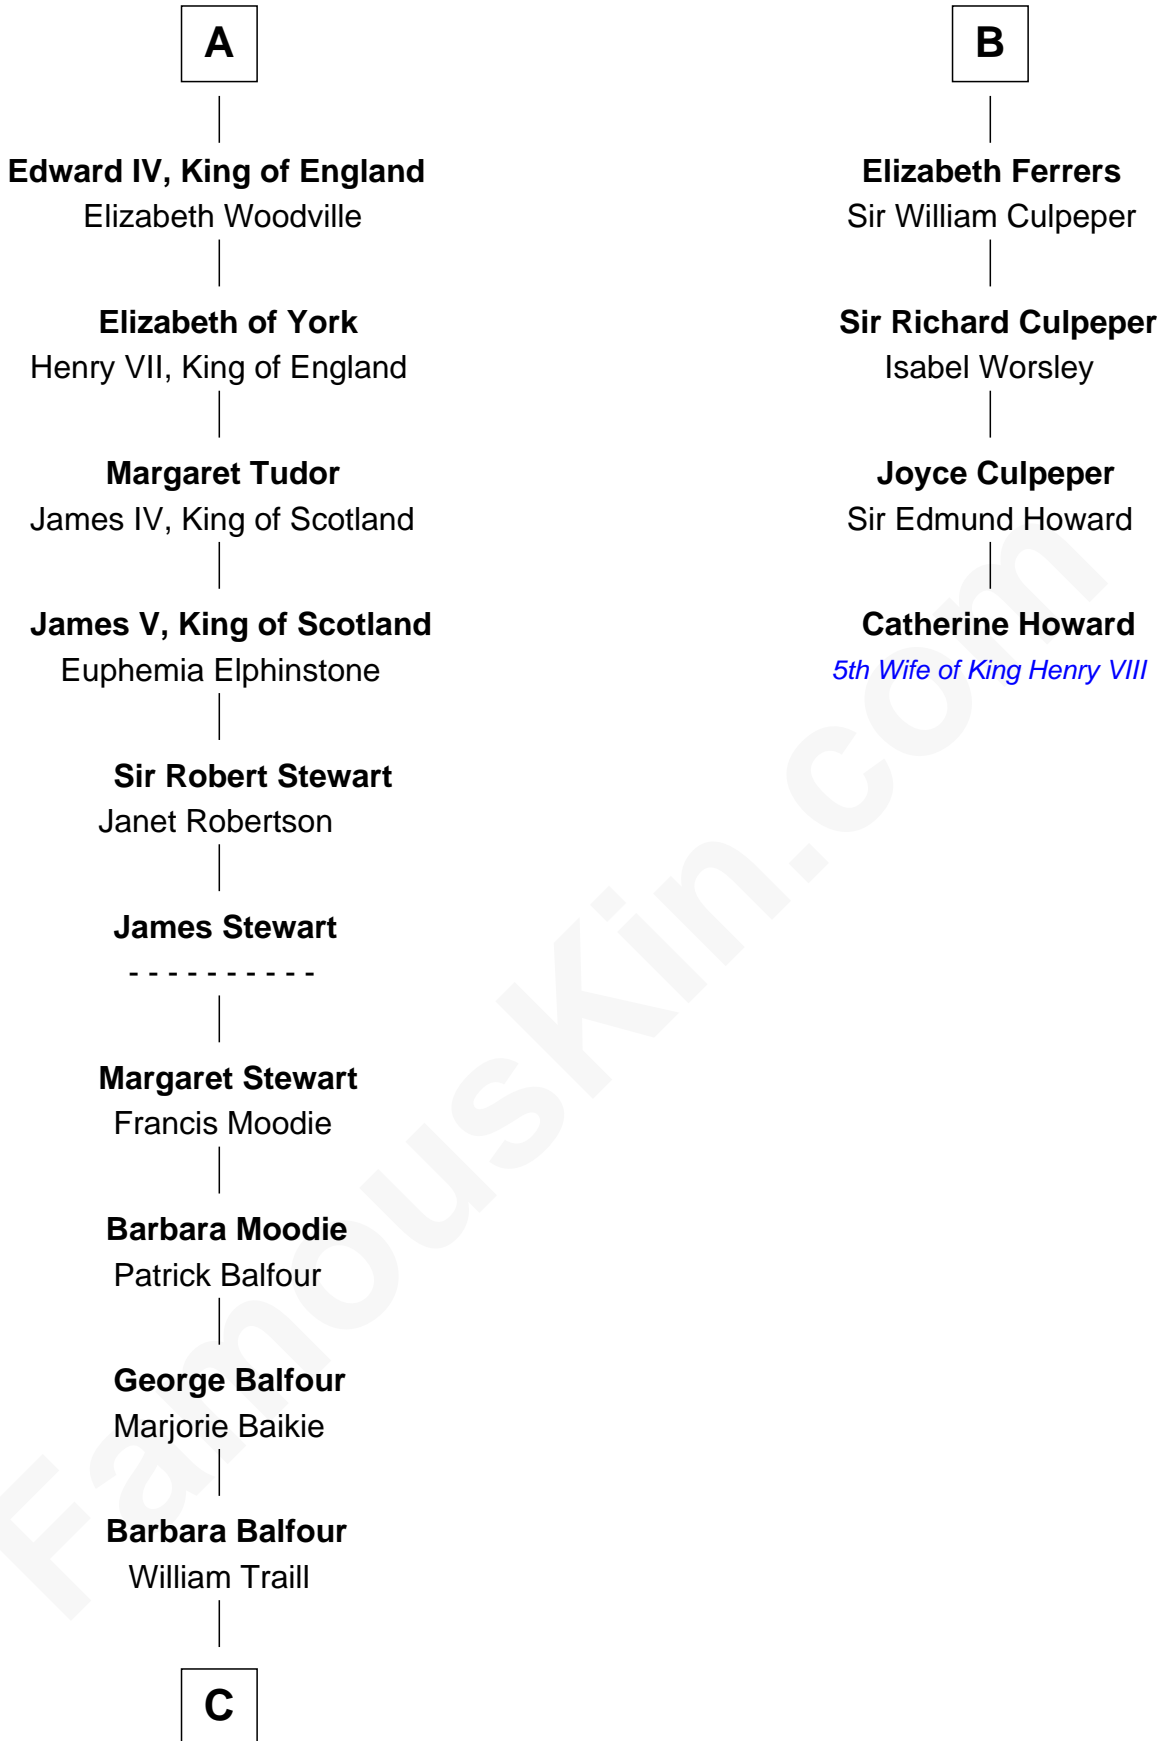

**FamousKin.com**  
**Relationship Chart of**  
**James Russell Lowell**  
*American "Fireside" Poet*

**10th cousin 11 times removed of**  
**Catherine Howard**  
*5th Wife of King Henry VIII*

**C**

William Traill