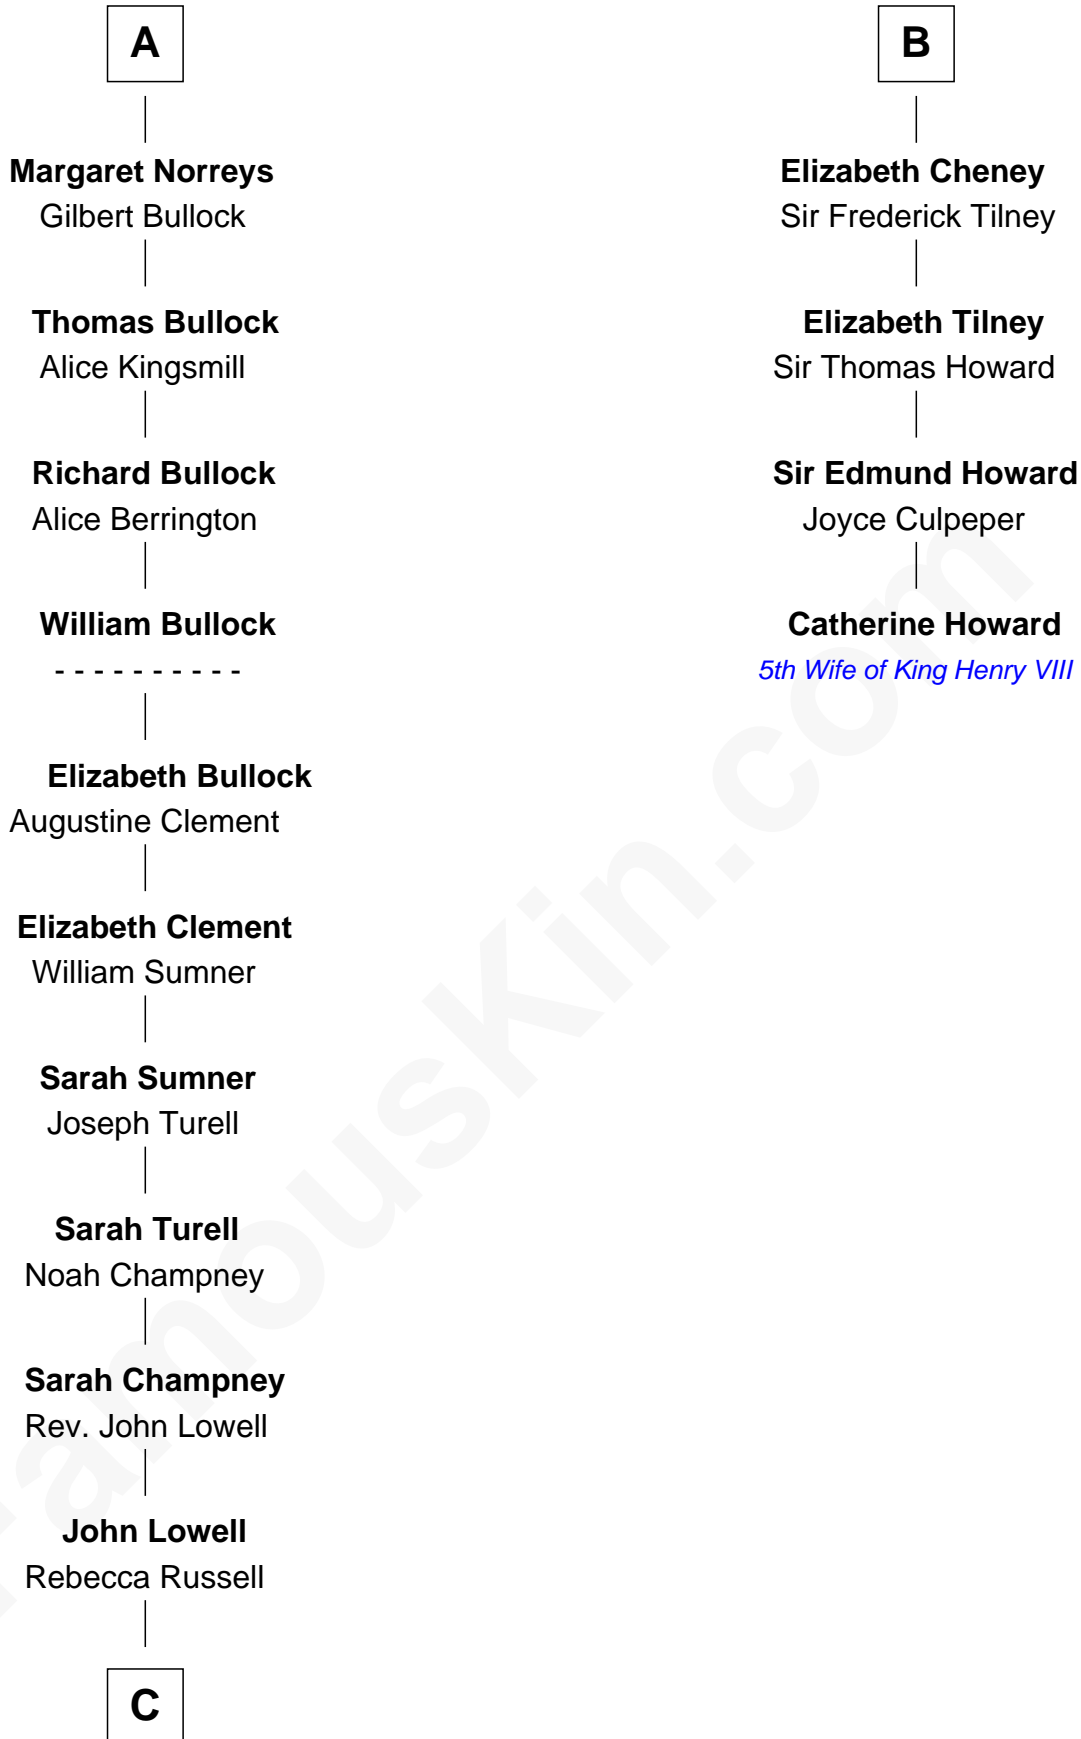

FamousKin.com
Relationship Chart of
James Russell Lowell
American "Fireside" Poet

10th cousin 8 times removed of

Catherine Howard
5th Wife of King Henry VIII

C

Rev. Charles Lowell
Harriet Brackett Spence

James Russell Lowell
American "Fireside" Poet

FamousKin.com