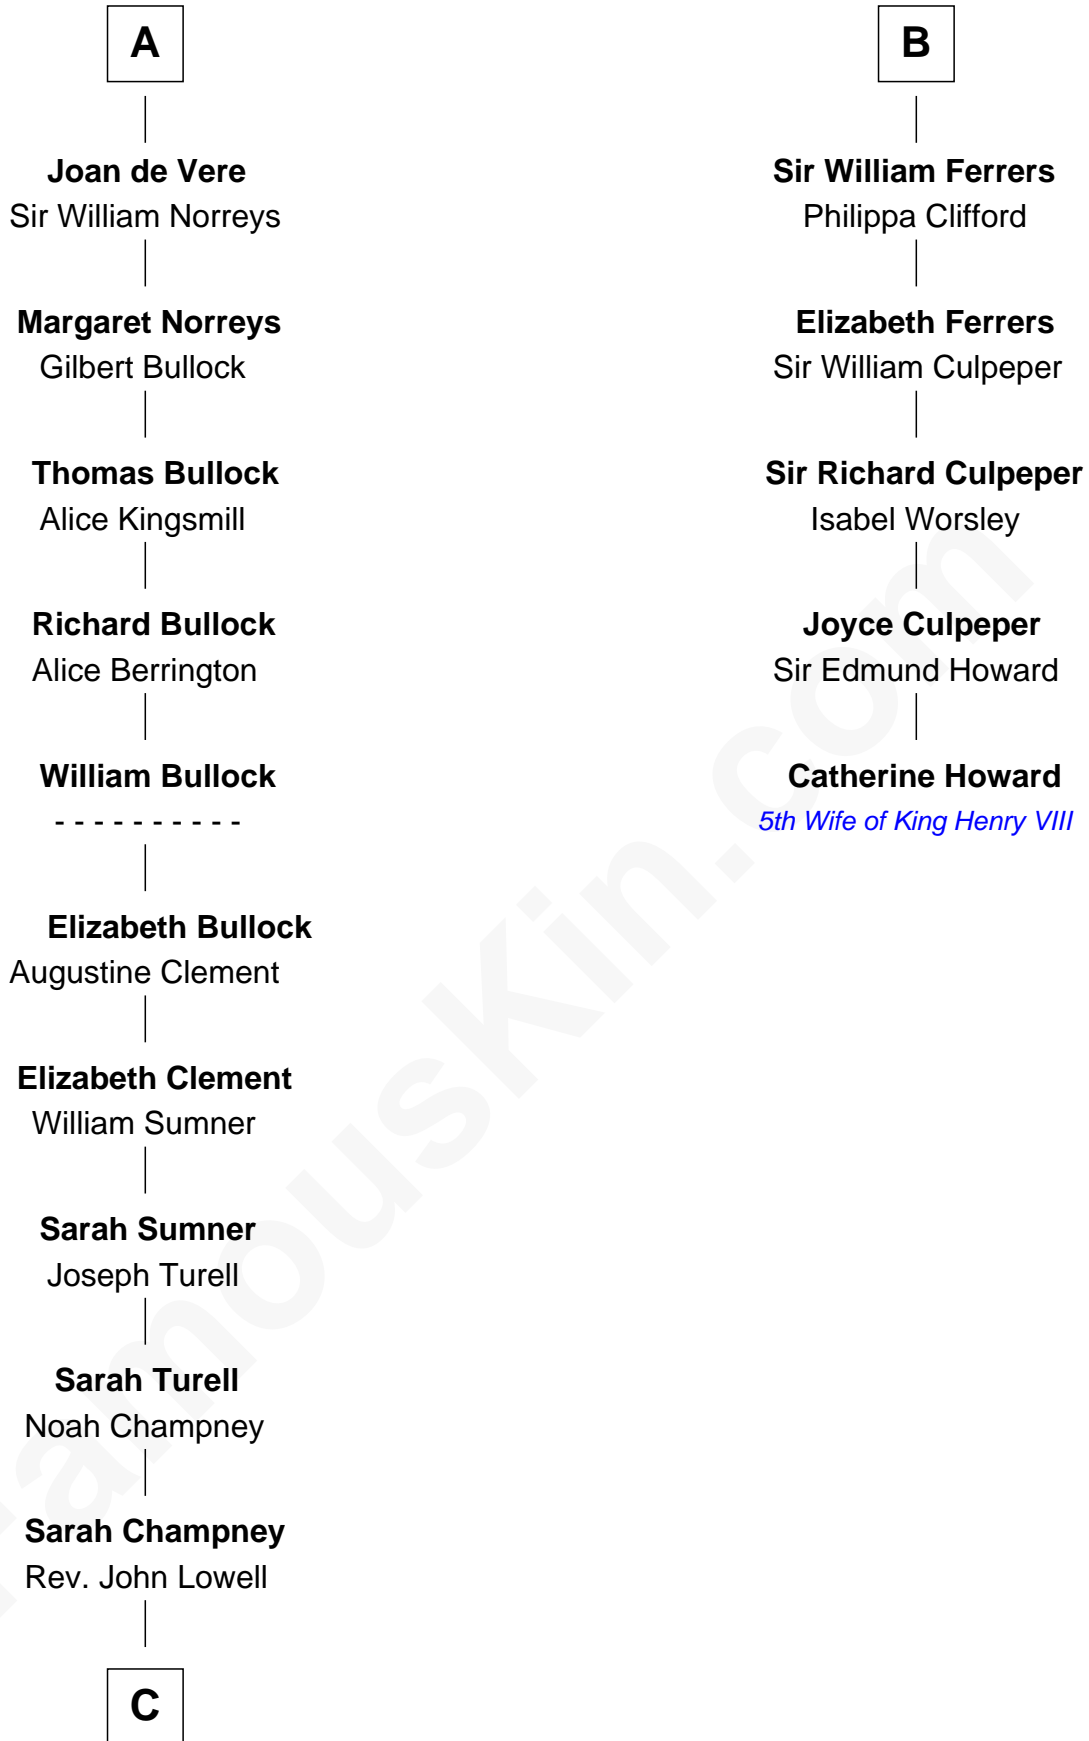

**FamousKin.com**  
**Relationship Chart of**  
**James Russell Lowell**  
*American "Fireside" Poet*

11th cousin 8 times removed of

**Catherine Howard**  
*5th Wife of King Henry VIII*

**C**

—  
**John Lowell**