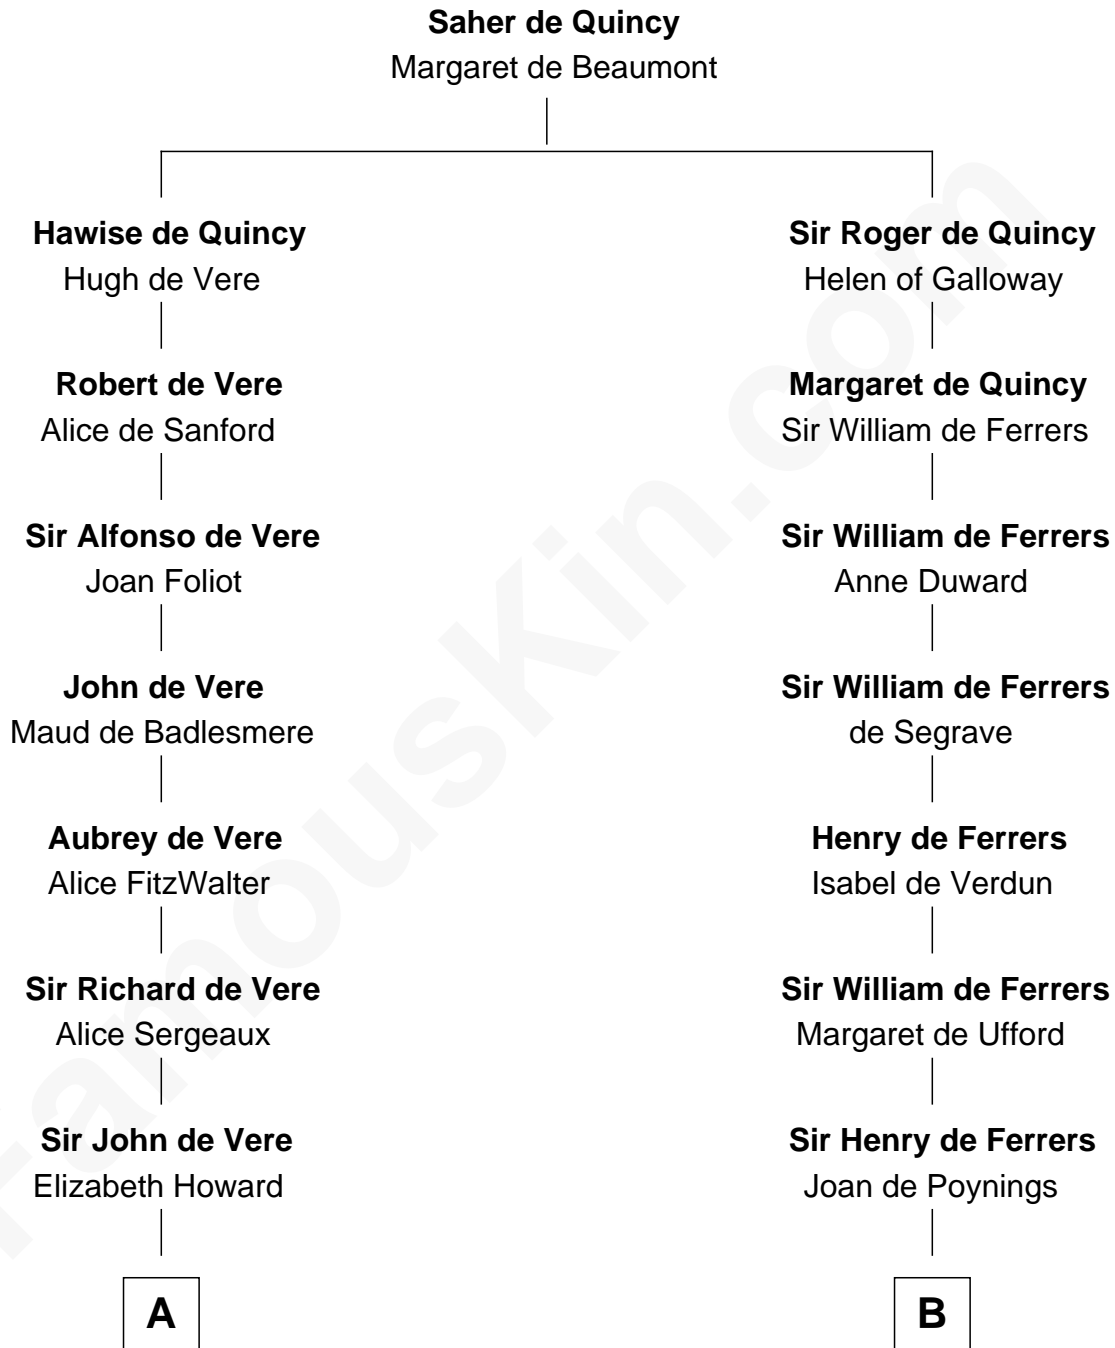

**FamousKin.com**  
**Relationship Chart of**  
**James Russell Lowell**  
*American "Fireside" Poet*

11th cousin 8 times removed of

**Catherine Howard**  
*5th Wife of King Henry VIII*

**C**

—  
**John Lowell**