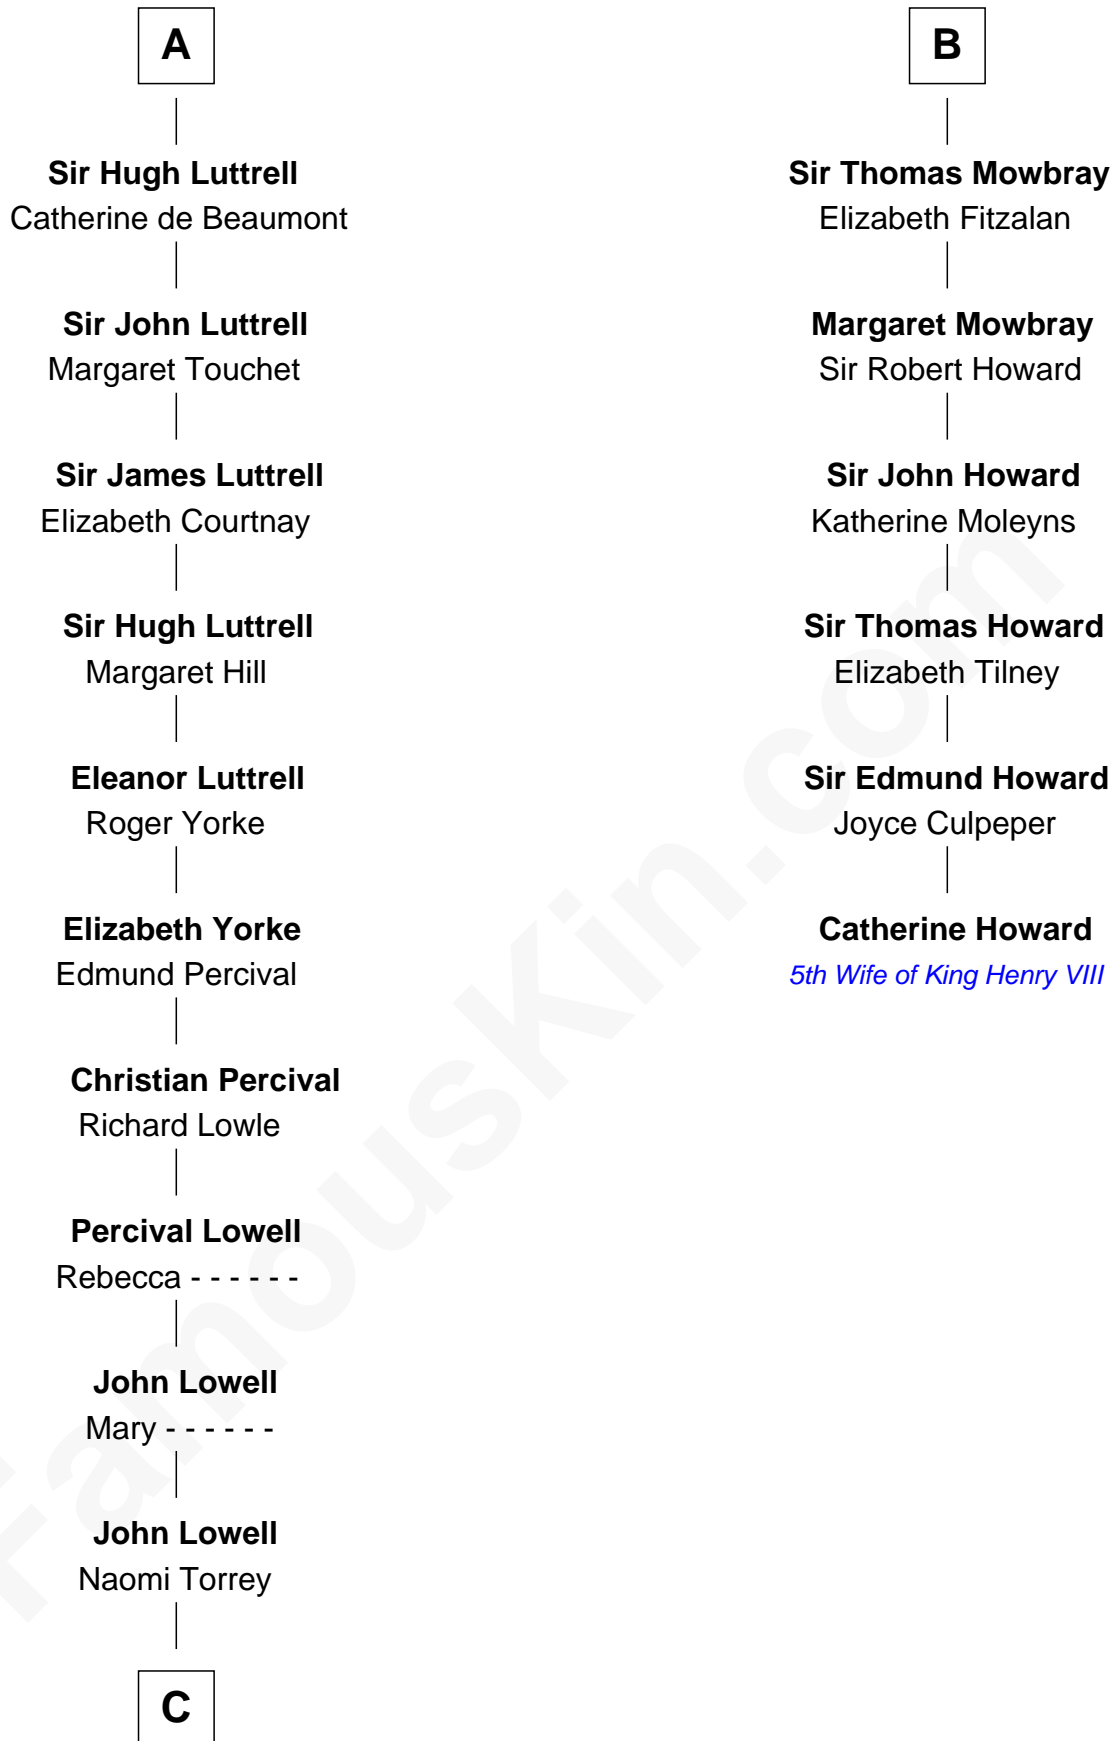

FamousKin.com
Relationship Chart of
James Russell Lowell
American "Fireside" Poet

12th cousin 9 times removed of

Catherine Howard
5th Wife of King Henry VIII

C

Ebenezer Lowell

Elizabeth Shailer

Rev. John Lowell