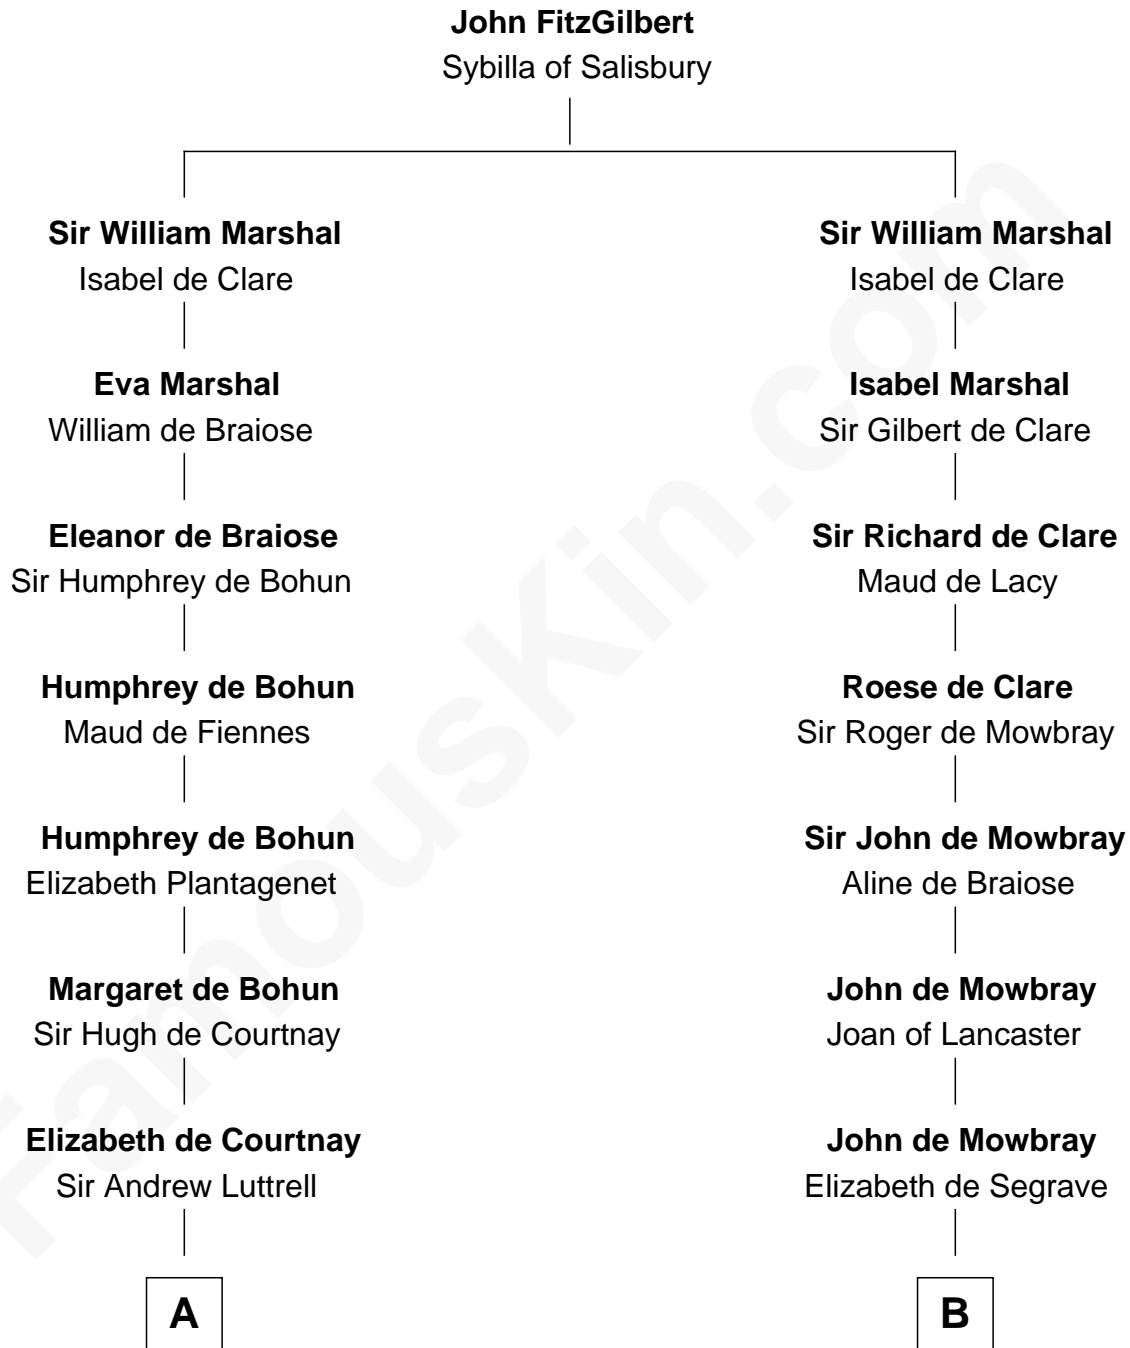

FamousKin.com
Relationship Chart of
James Russell Lowell
American "Fireside" Poet

12th cousin 9 times removed of

Catherine Howard
5th Wife of King Henry VIII

C

Ebenezer Lowell

Elizabeth Shailer

Rev. John Lowell