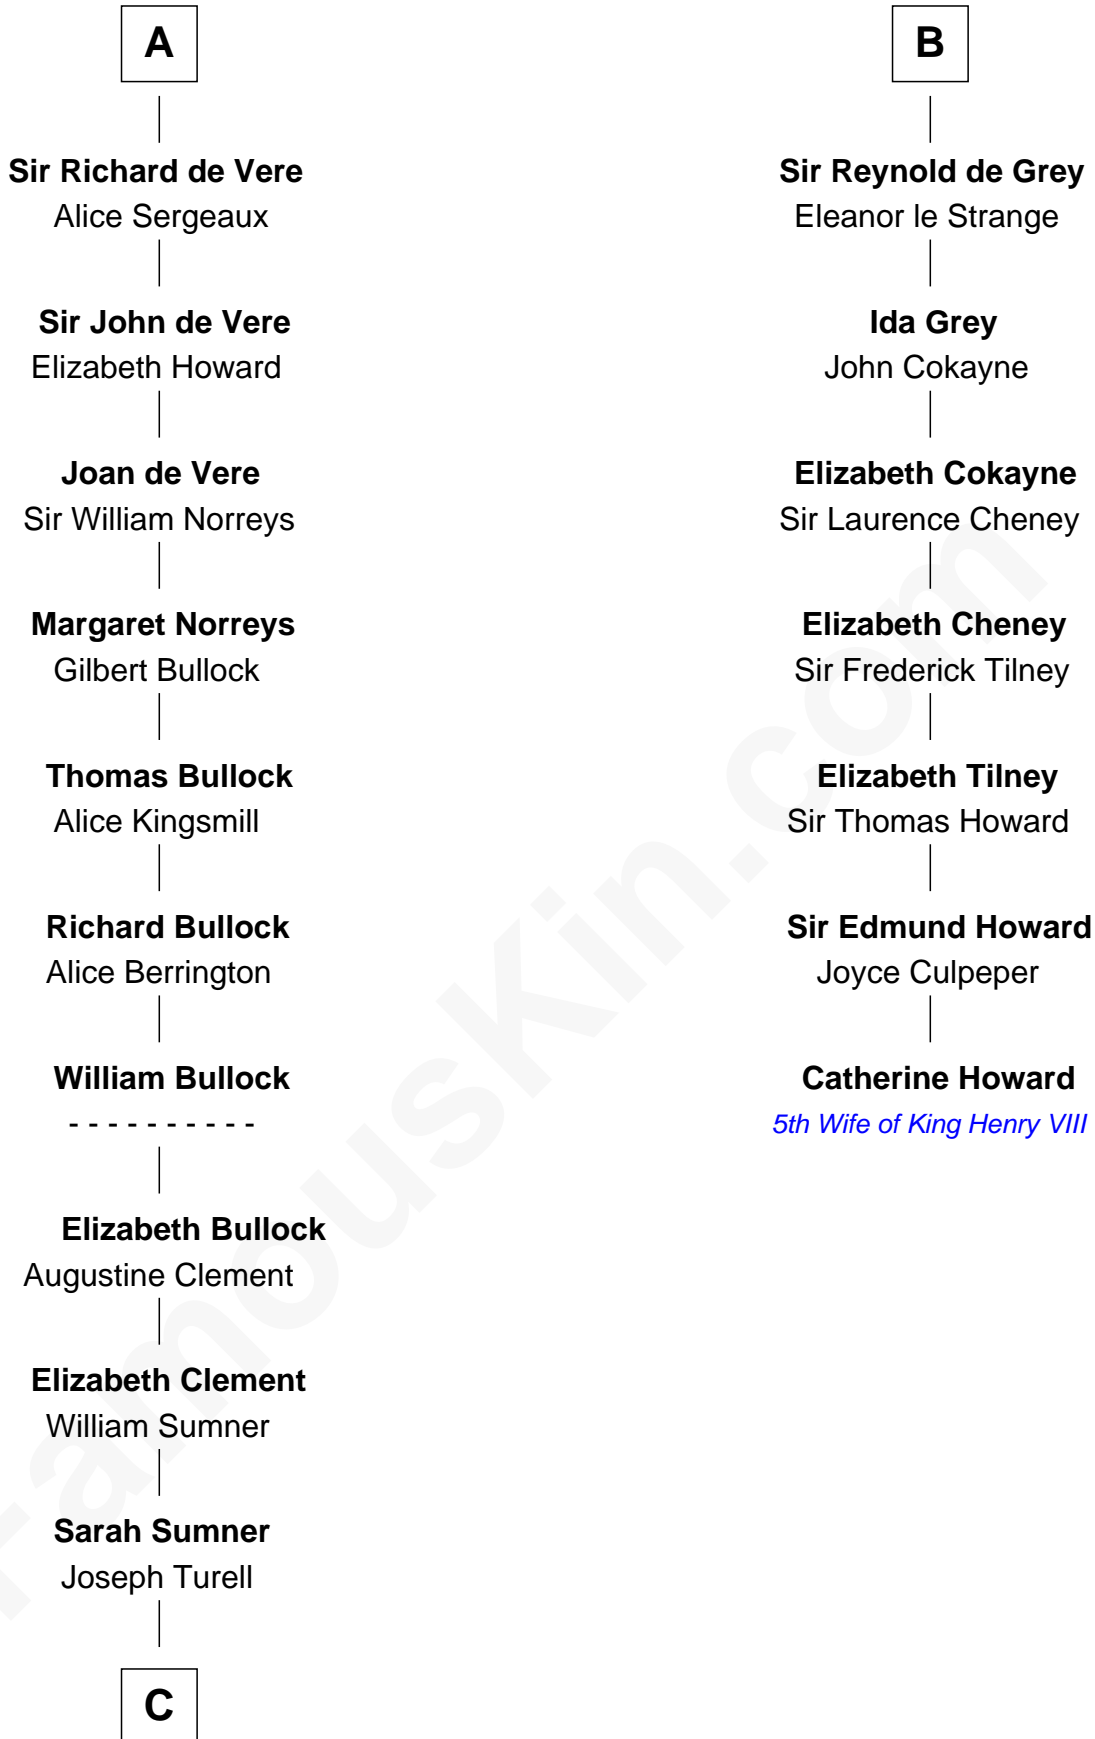

FamousKin.com
Relationship Chart of
James Russell Lowell
American "Fireside" Poet

13th cousin 8 times removed of

Catherine Howard
5th Wife of King Henry VIII

C

—
Sarah Turell
Noah Champney

—
Sarah Champney
Rev. John Lowell