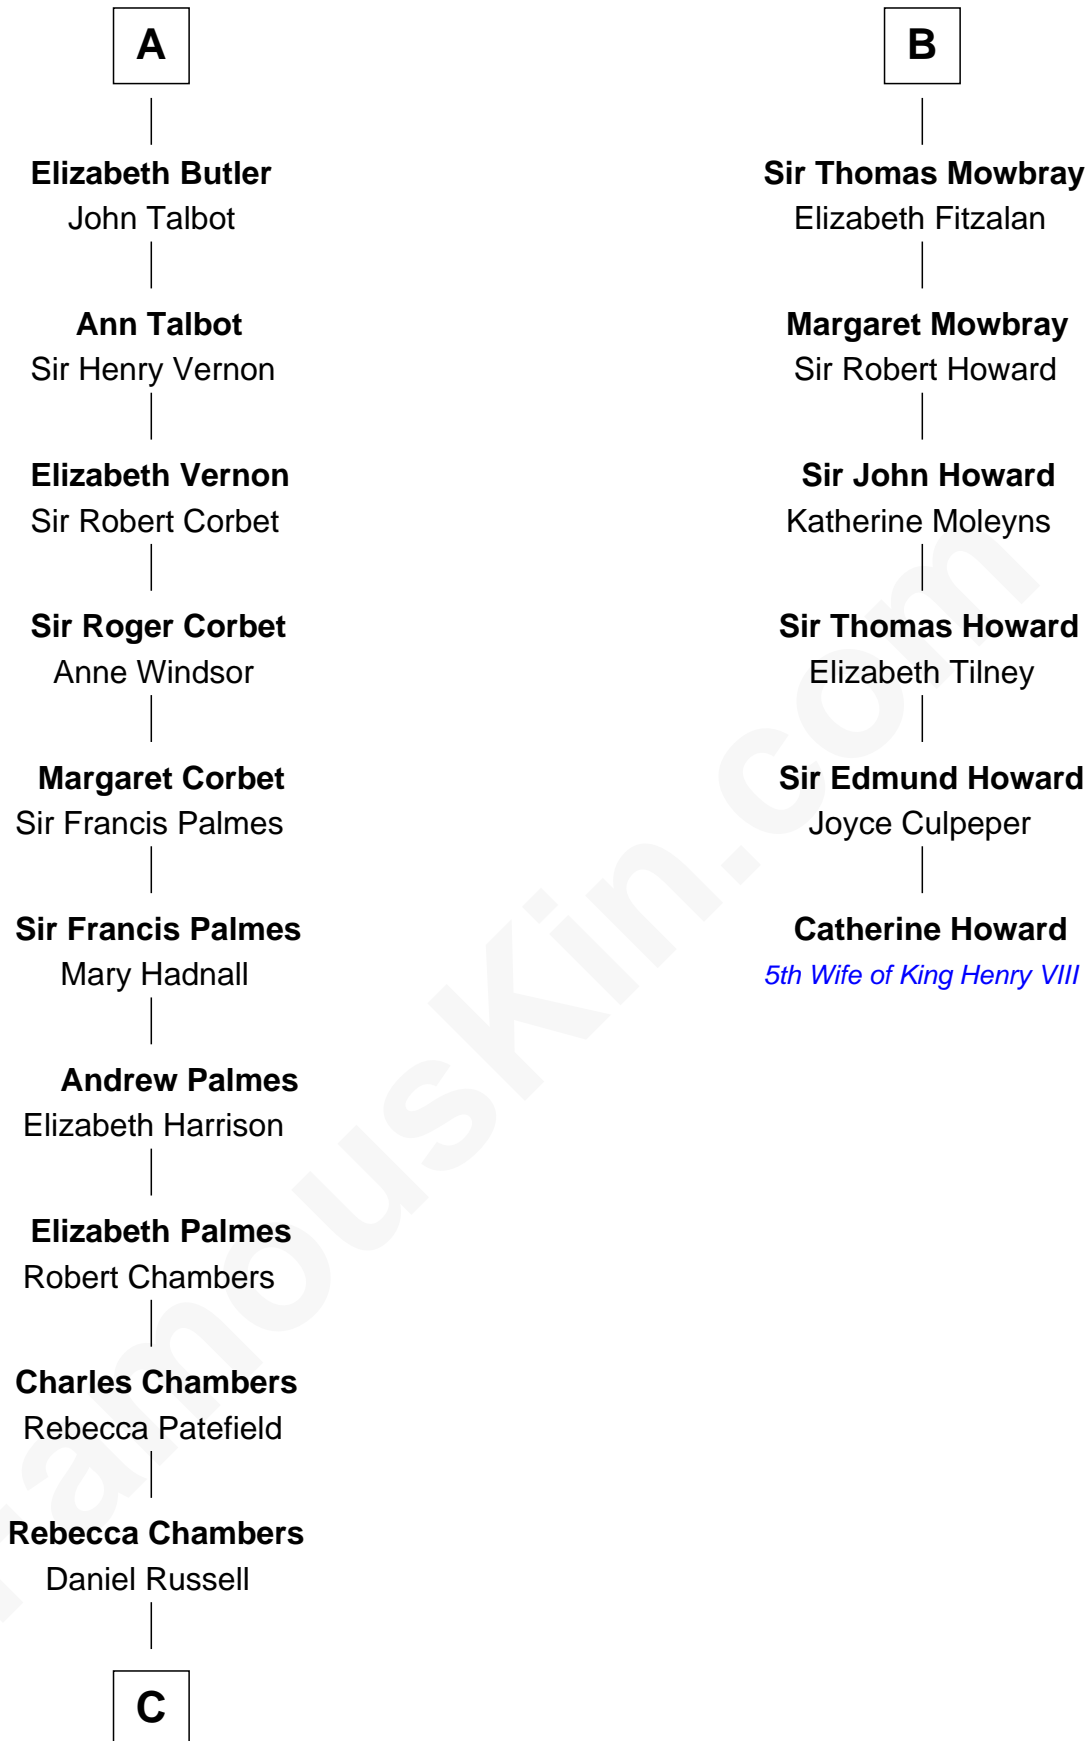

FamousKin.com
Relationship Chart of
James Russell Lowell
American "Fireside" Poet

12th cousin 8 times removed of

Catherine Howard
5th Wife of King Henry VIII

Piers de Lutegareshale
 Maud de Mandeville

C

James Russell
Katharine Graves