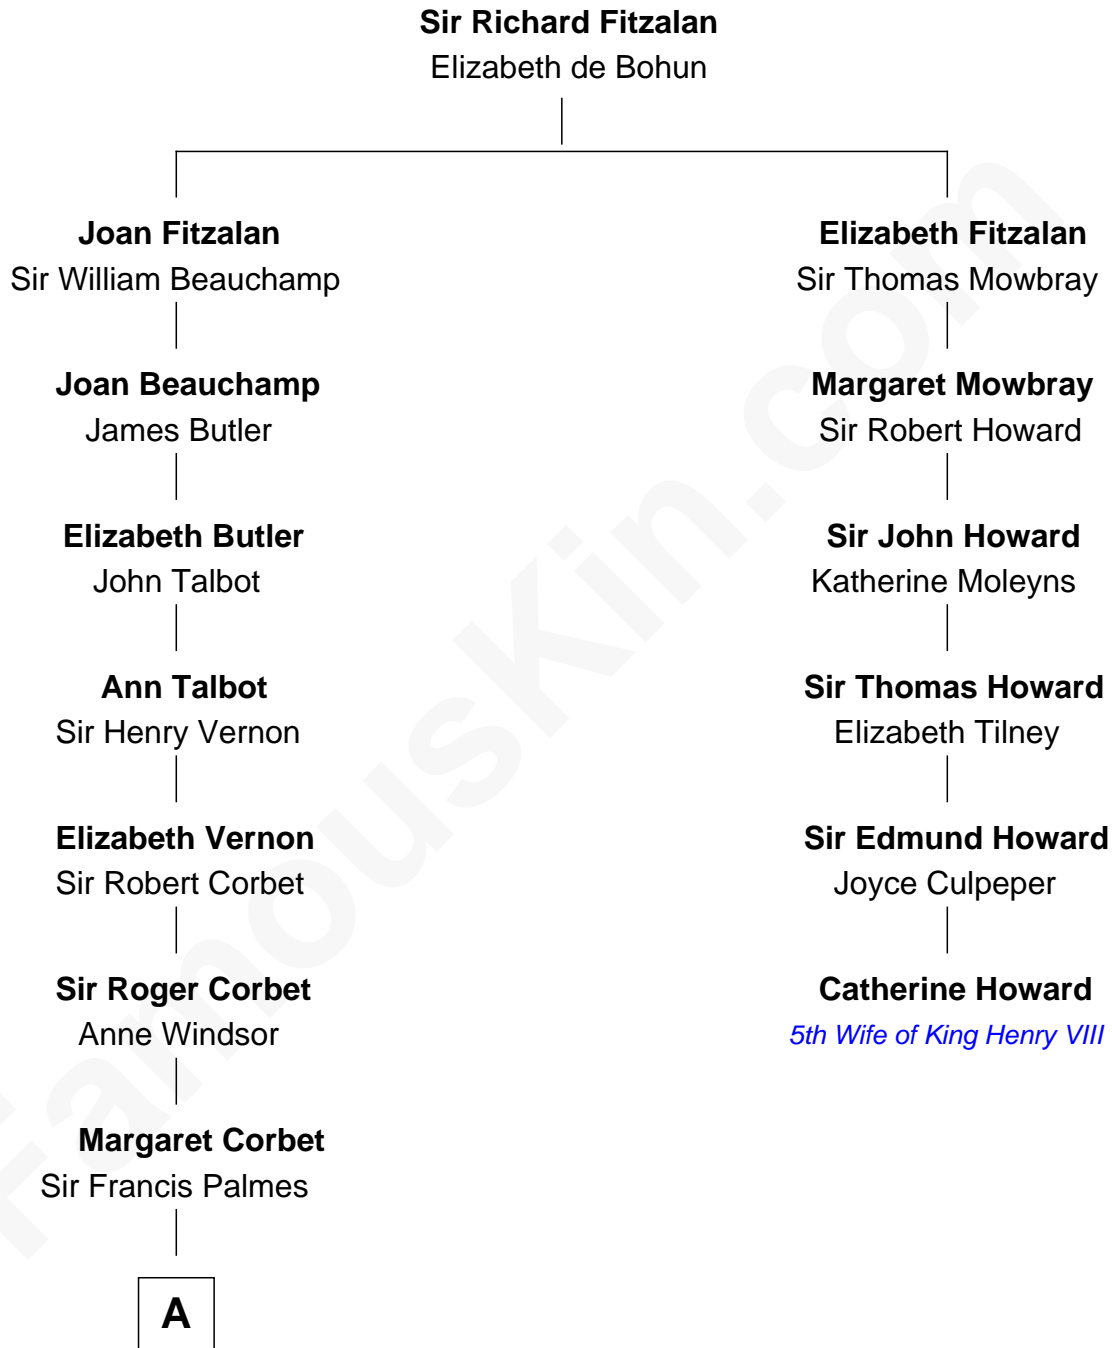

FamousKin.com
Relationship Chart of
James Russell Lowell
American "Fireside" Poet

5th cousin 10 times removed of

Catherine Howard
5th Wife of King Henry VIII

A

—
Sir Francis Palmes

Mary Hadnall

—
Andrew Palmes

Elizabeth Harrison

—
Elizabeth Palmes

Robert Chambers

—
Charles Chambers

Rebecca Patefield

—
Rebecca Chambers

Daniel Russell

—
James Russell