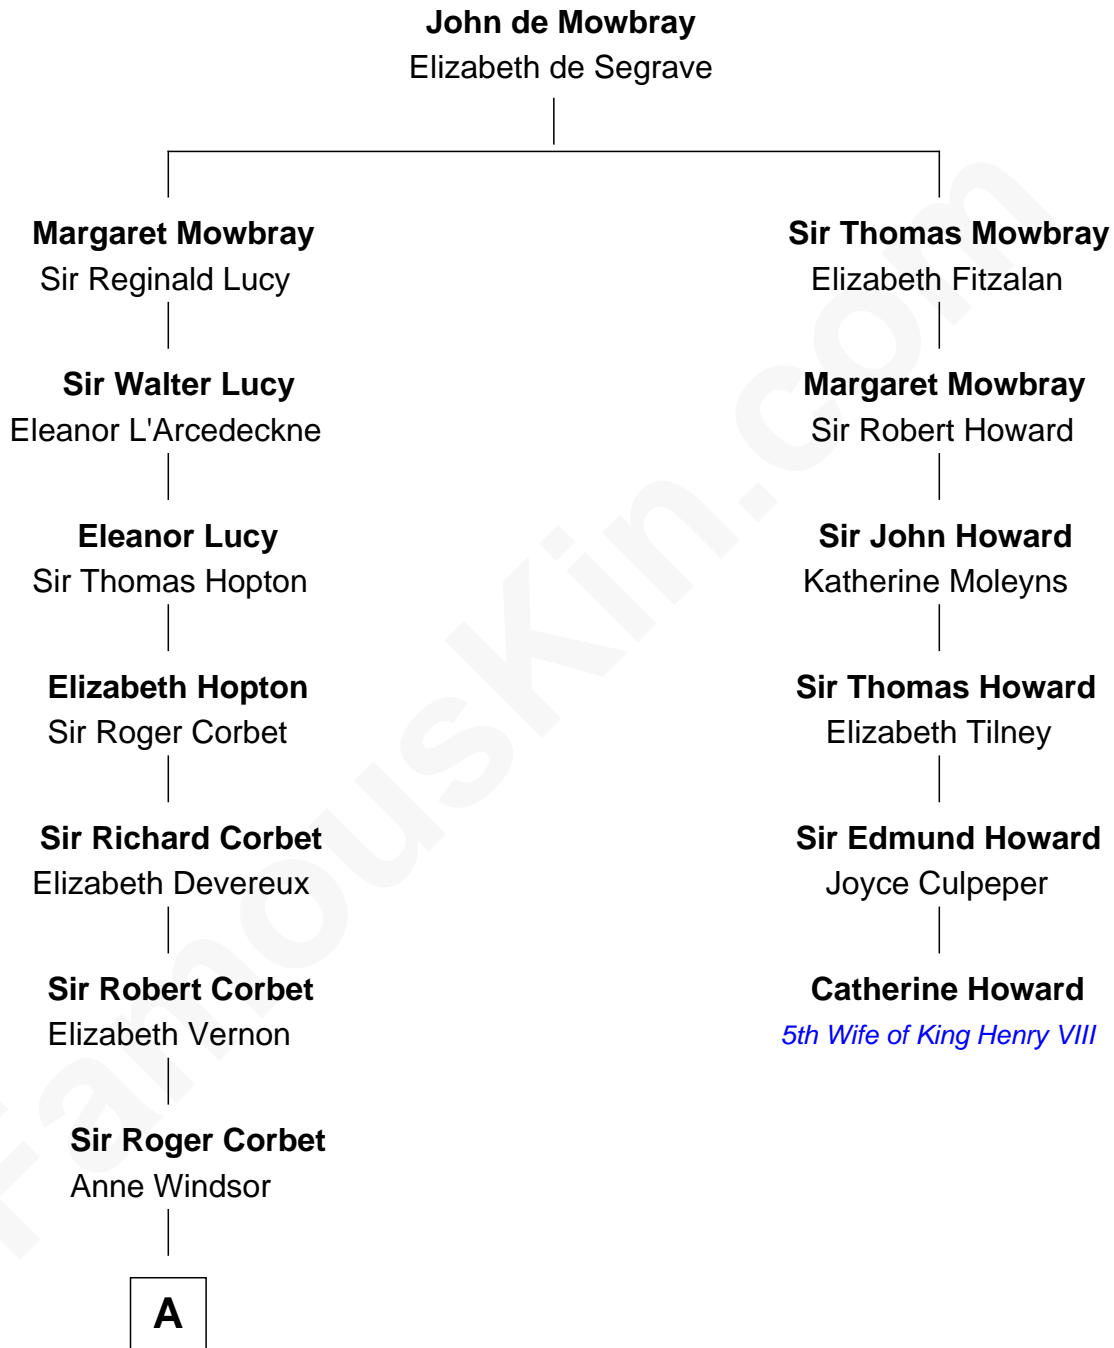

FamousKin.com
Relationship Chart of
James Russell Lowell
American "Fireside" Poet

5th cousin 11 times removed of

Catherine Howard
5th Wife of King Henry VIII

A

—
Margaret Corbet
Sir Francis Palmes

—
Sir Francis Palmes
Mary Hadnall