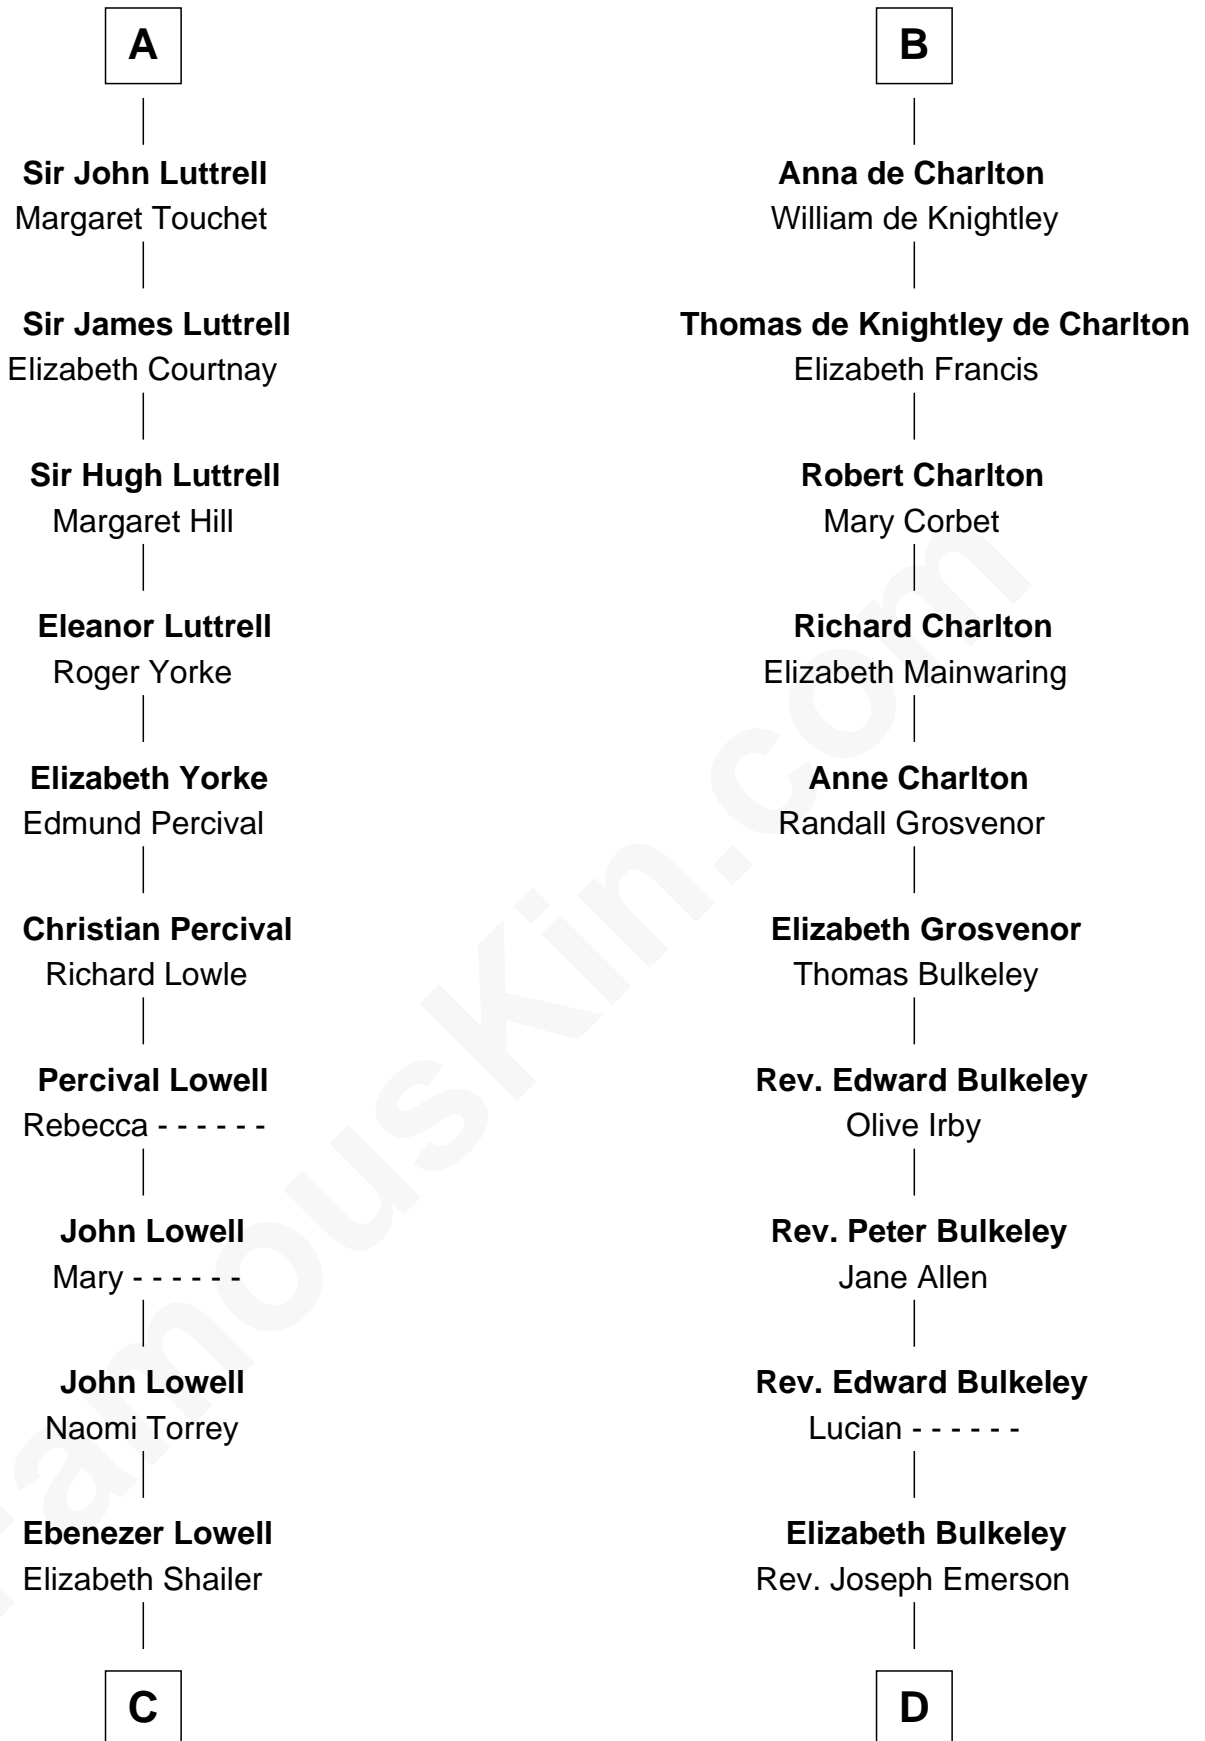

# FamousKin.com Relationship Chart of

**James Russell Lowell**

*American "Fireside" Poet*

20th cousin 1 time removed of

**Ralph Waldo Emerson**

*American Poet*

**C**

**Rev. John Lowell**