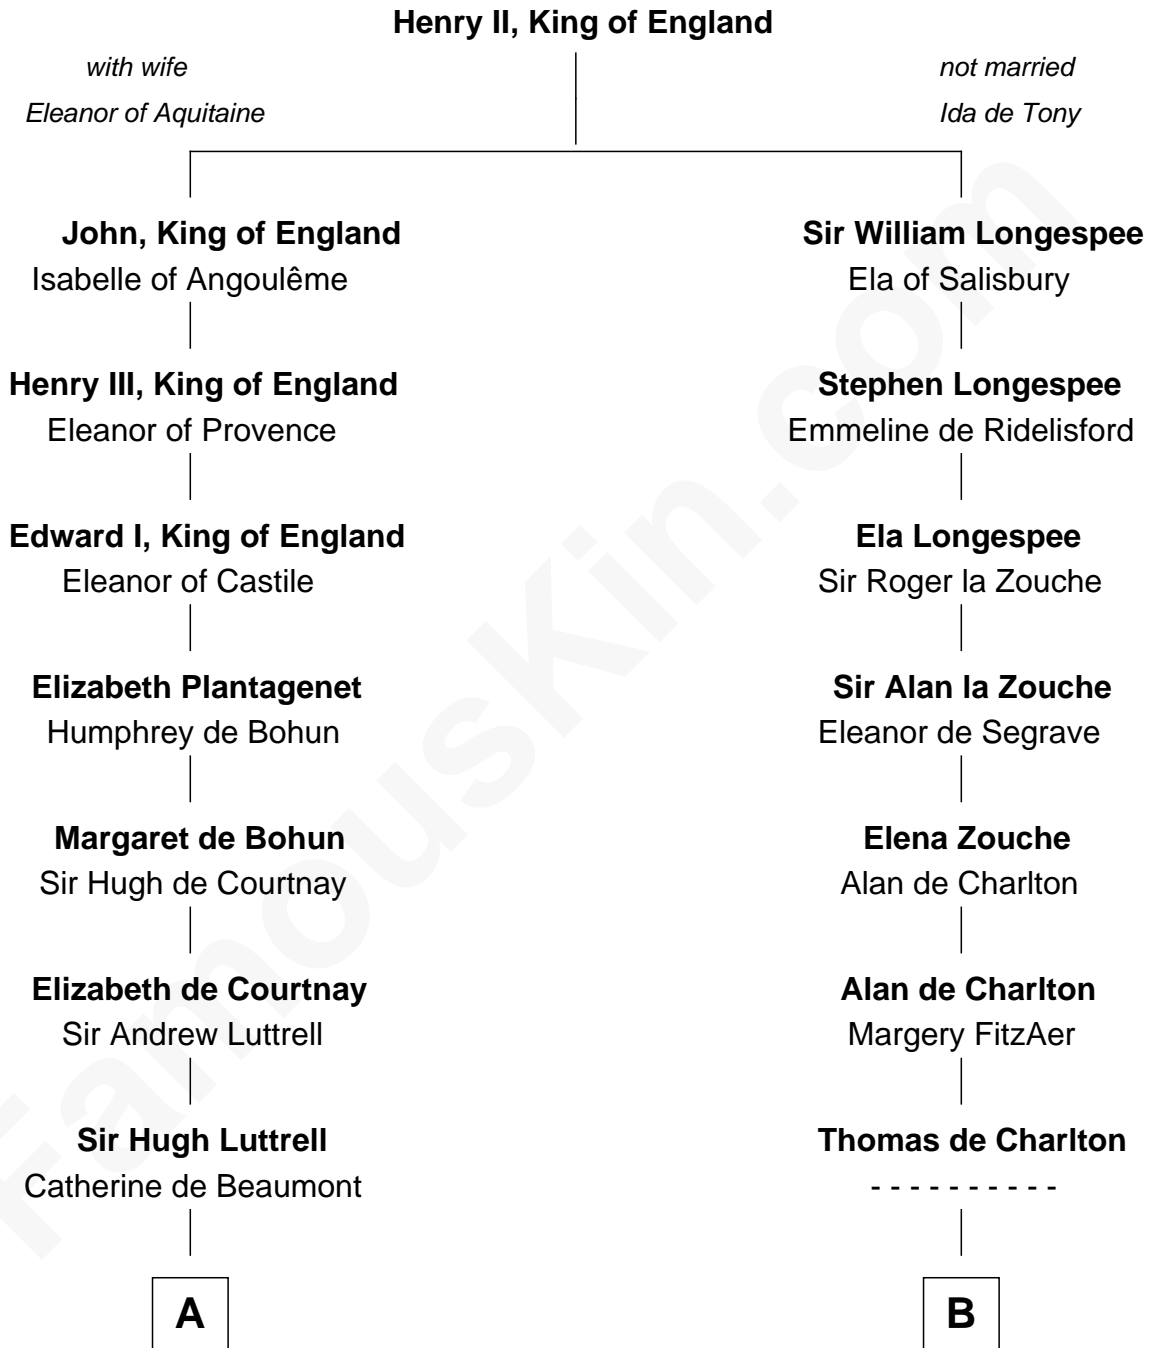

# FamousKin.com Relationship Chart of

**James Russell Lowell**

*American "Fireside" Poet*

20th cousin 1 time removed of

**Ralph Waldo Emerson**

*American Poet*

**C**

**Rev. John Lowell**

**Ralph Waldo Emerson**

*American Poet*