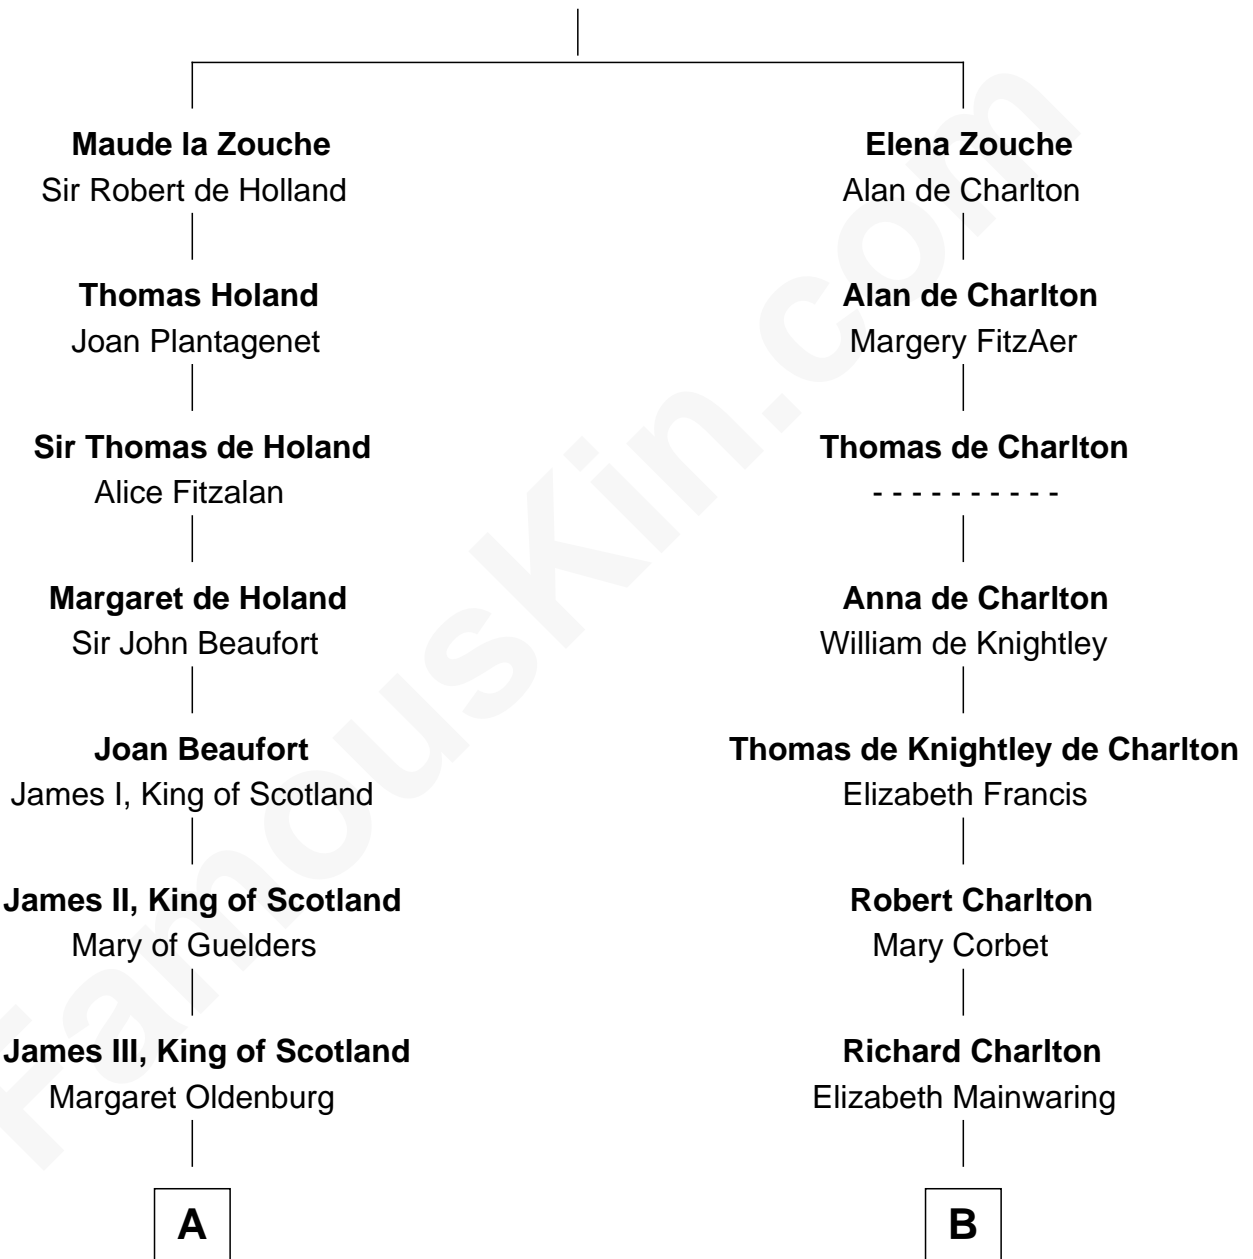

FamousKin.com Relationship Chart of

James Russell Lowell

American "Fireside" Poet

17th cousin 2 times removed of

Ralph Waldo Emerson

American Poet

Sir Alan la Zouche

Eleanor de Segrave