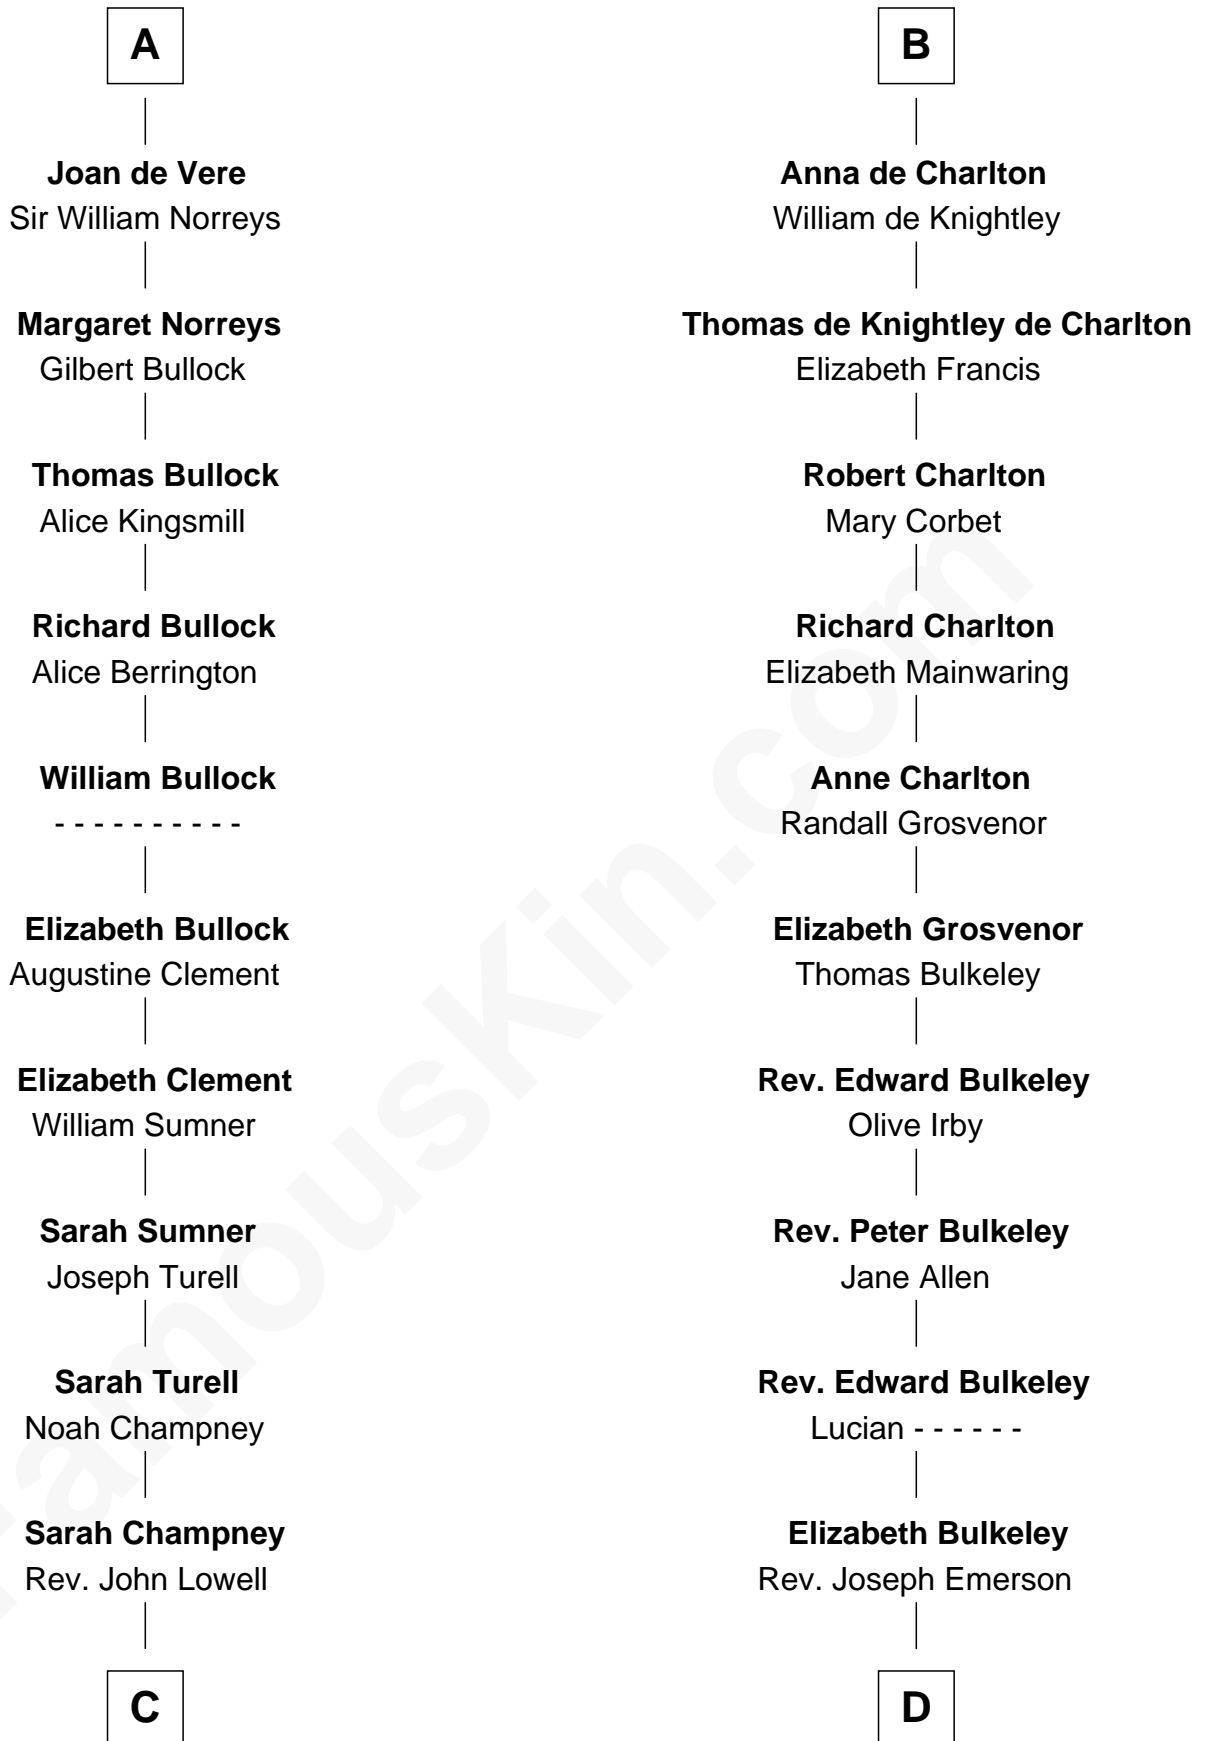

# FamousKin.com Relationship Chart of

**James Russell Lowell**

*American "Fireside" Poet*

19th cousin 2 times removed of

**Ralph Waldo Emerson**

*American Poet*

**Saher de Quincy**  
Margaret de Beaumont

**C**