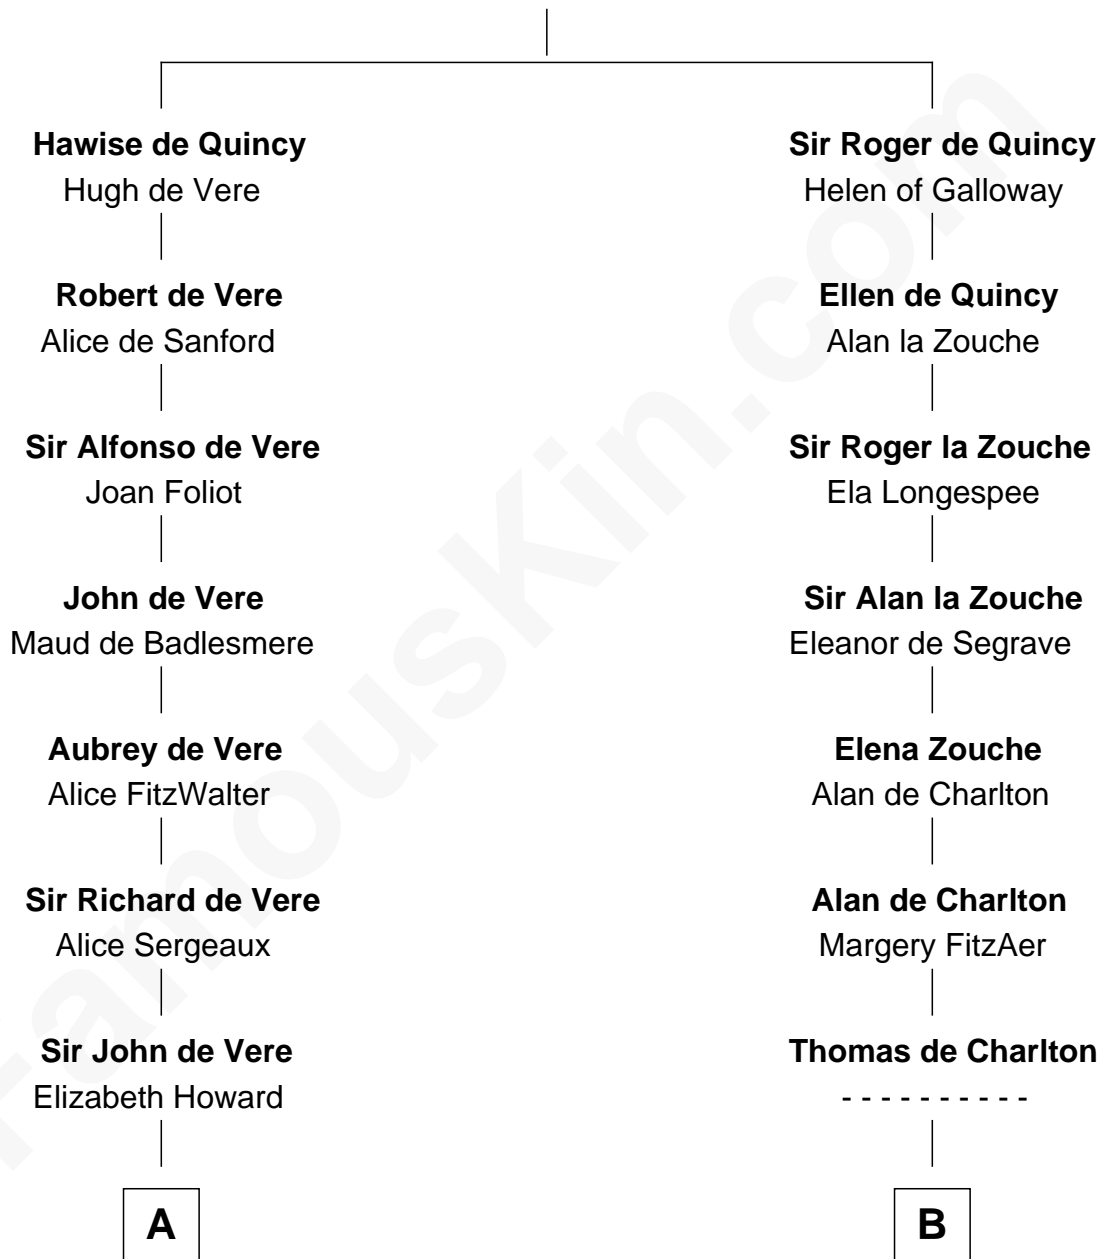

# FamousKin.com Relationship Chart of

**James Russell Lowell**

*American "Fireside" Poet*

19th cousin 2 times removed of

**Ralph Waldo Emerson**

*American Poet*

**Saher de Quincy**  
Margaret de Beaumont

**C**