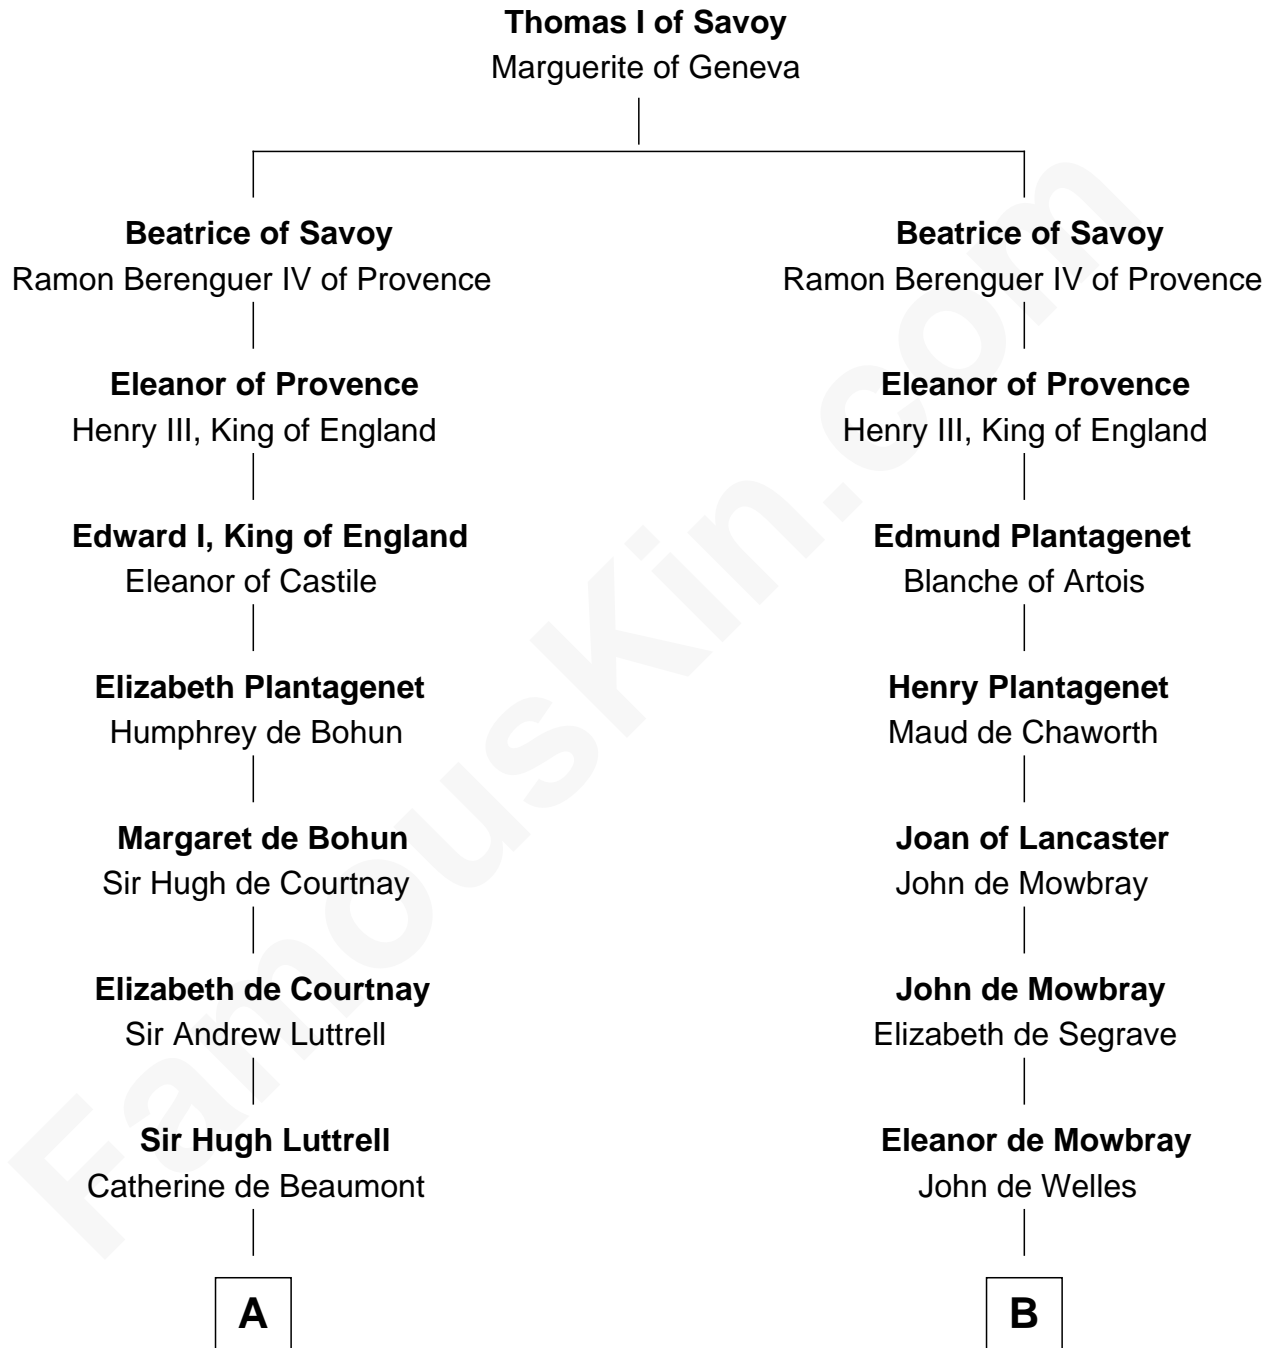

FamousKin.com Relationship Chart of

James Russell Lowell

American "Fireside" Poet

20th cousin 1 time removed of

Ralph Waldo Emerson

American Poet

C

Rev. John Lowell