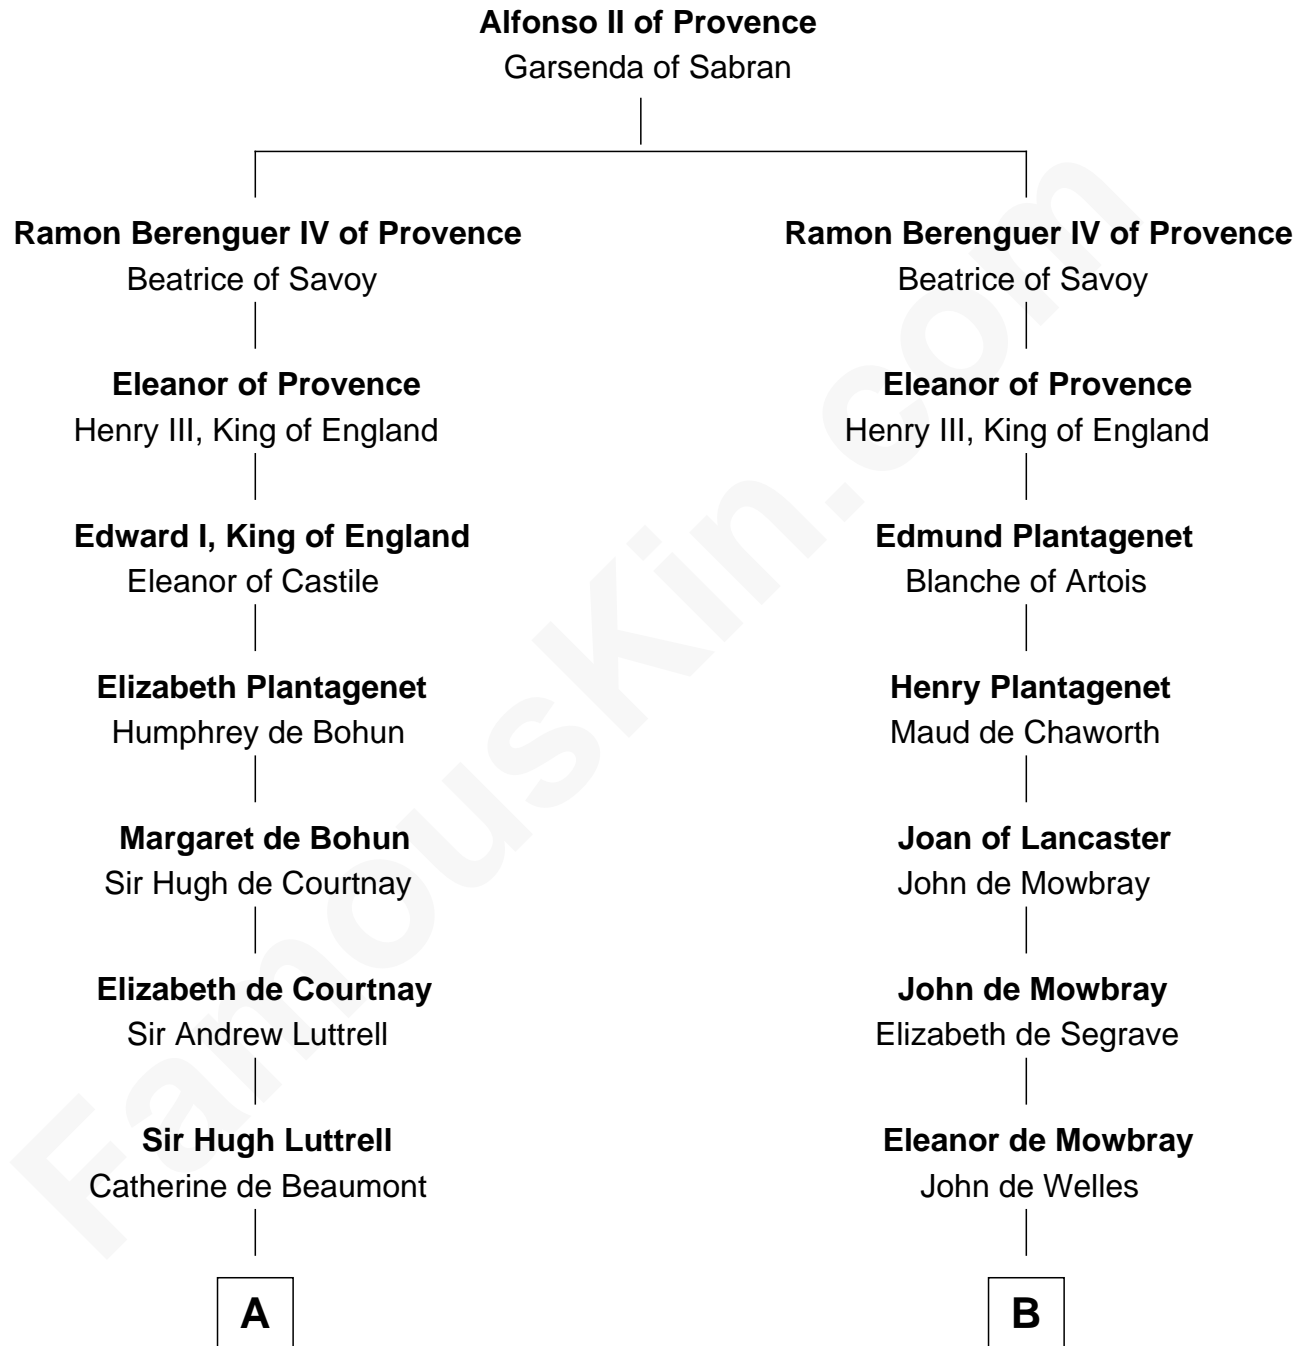

FamousKin.com Relationship Chart of

James Russell Lowell

American "Fireside" Poet

20th cousin 1 time removed of

Ralph Waldo Emerson

American Poet

C

Rev. John Lowell