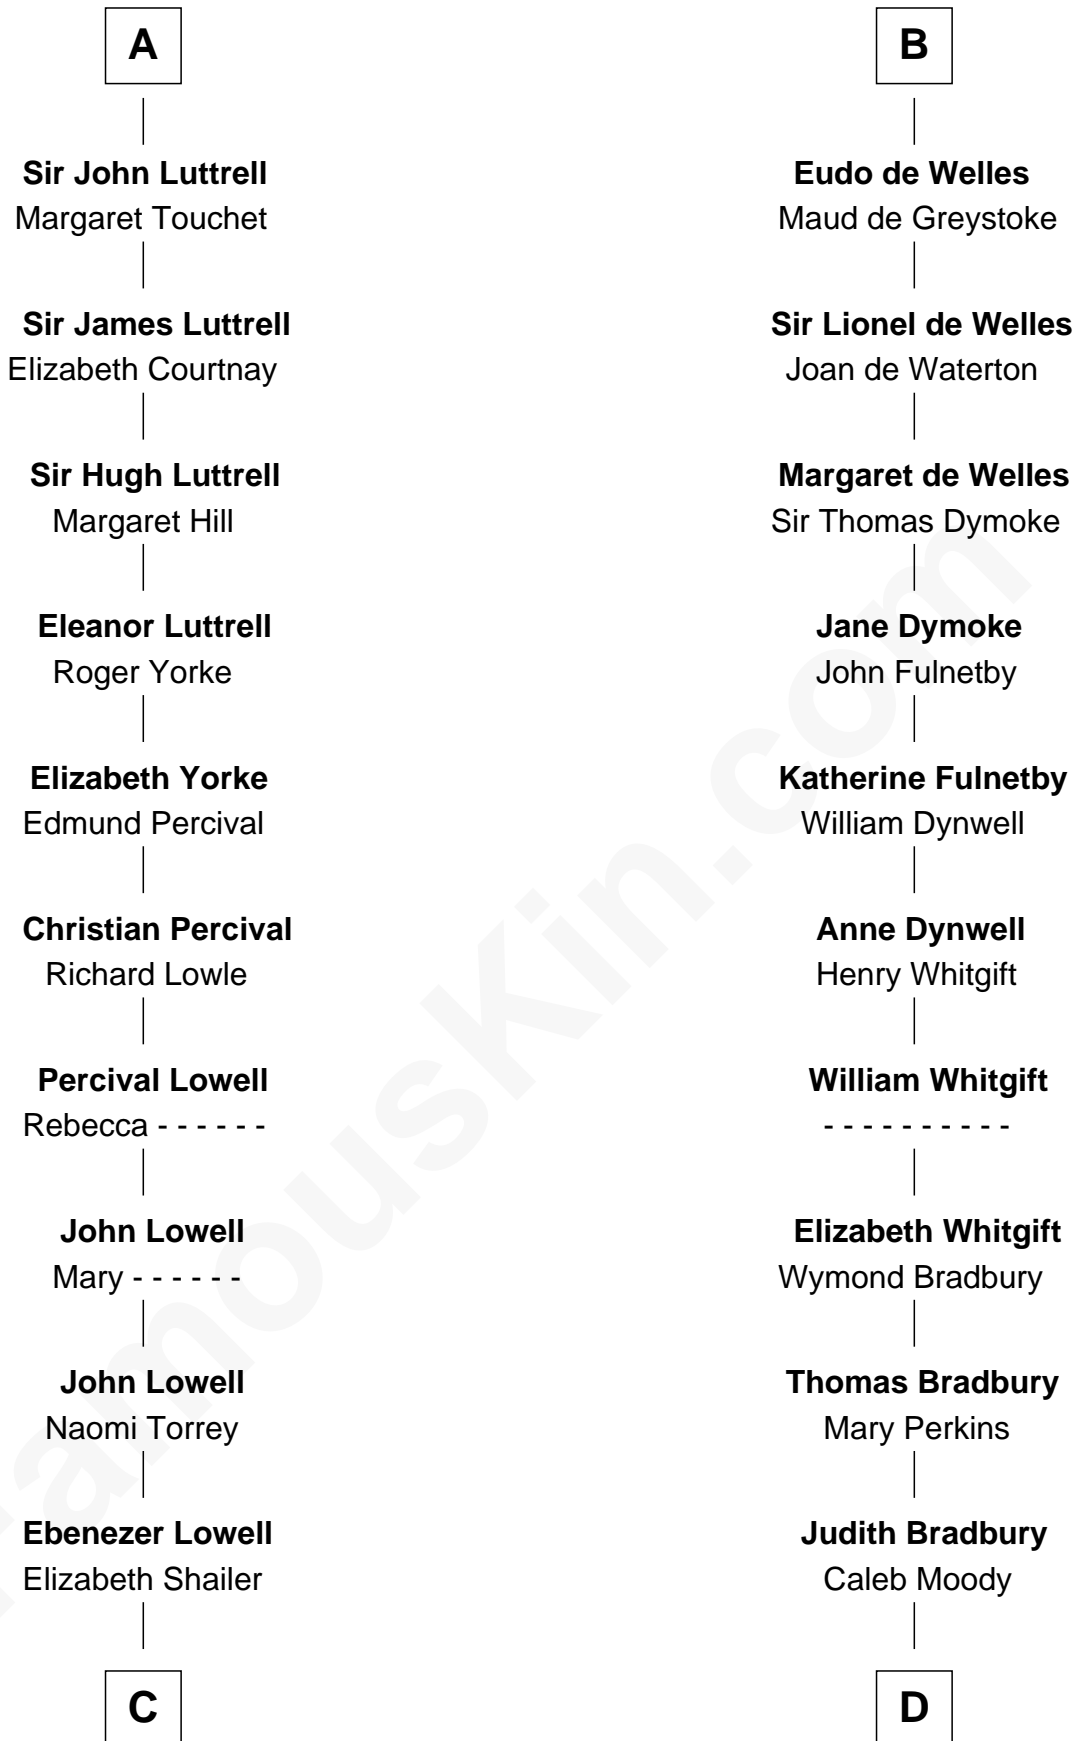

FamousKin.com Relationship Chart of

James Russell Lowell

American "Fireside" Poet

20th cousin 1 time removed of

Ralph Waldo Emerson

American Poet

C

Rev. John Lowell