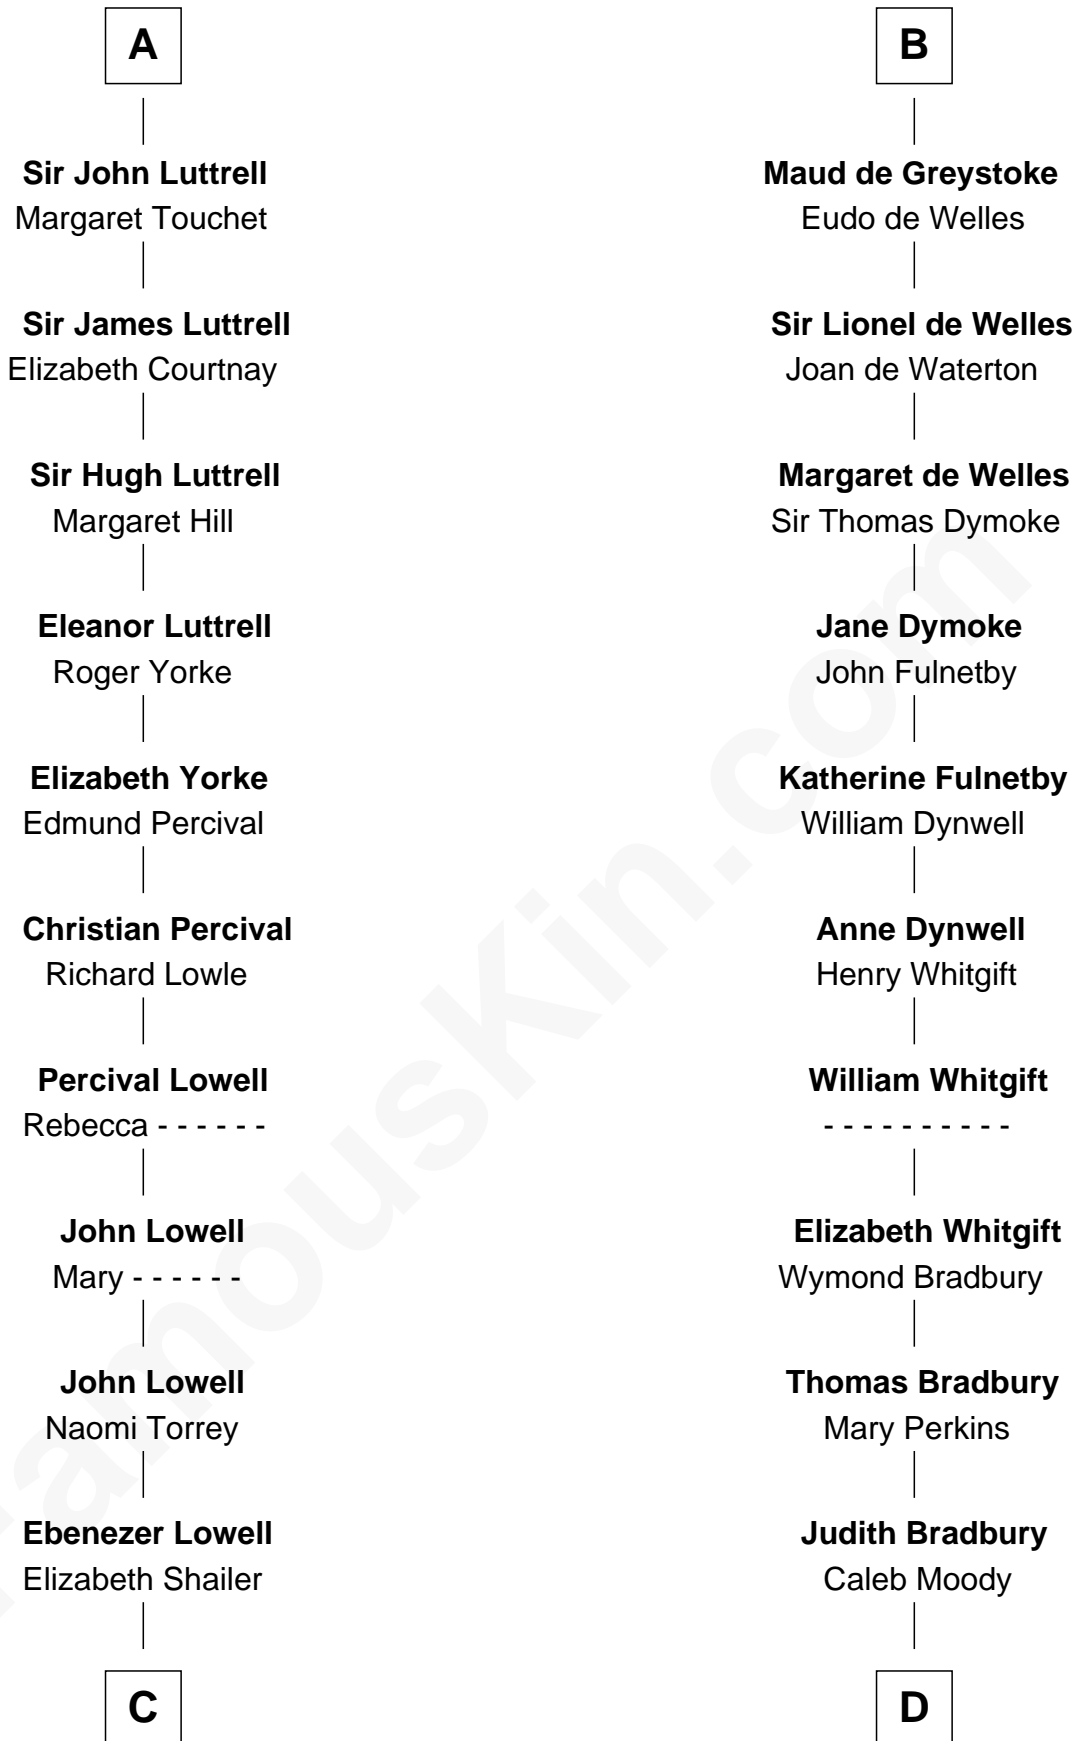

FamousKin.com Relationship Chart of

James Russell Lowell

American "Fireside" Poet

20th cousin 1 time removed of

Ralph Waldo Emerson

American Poet

Reginald de Braiose

C