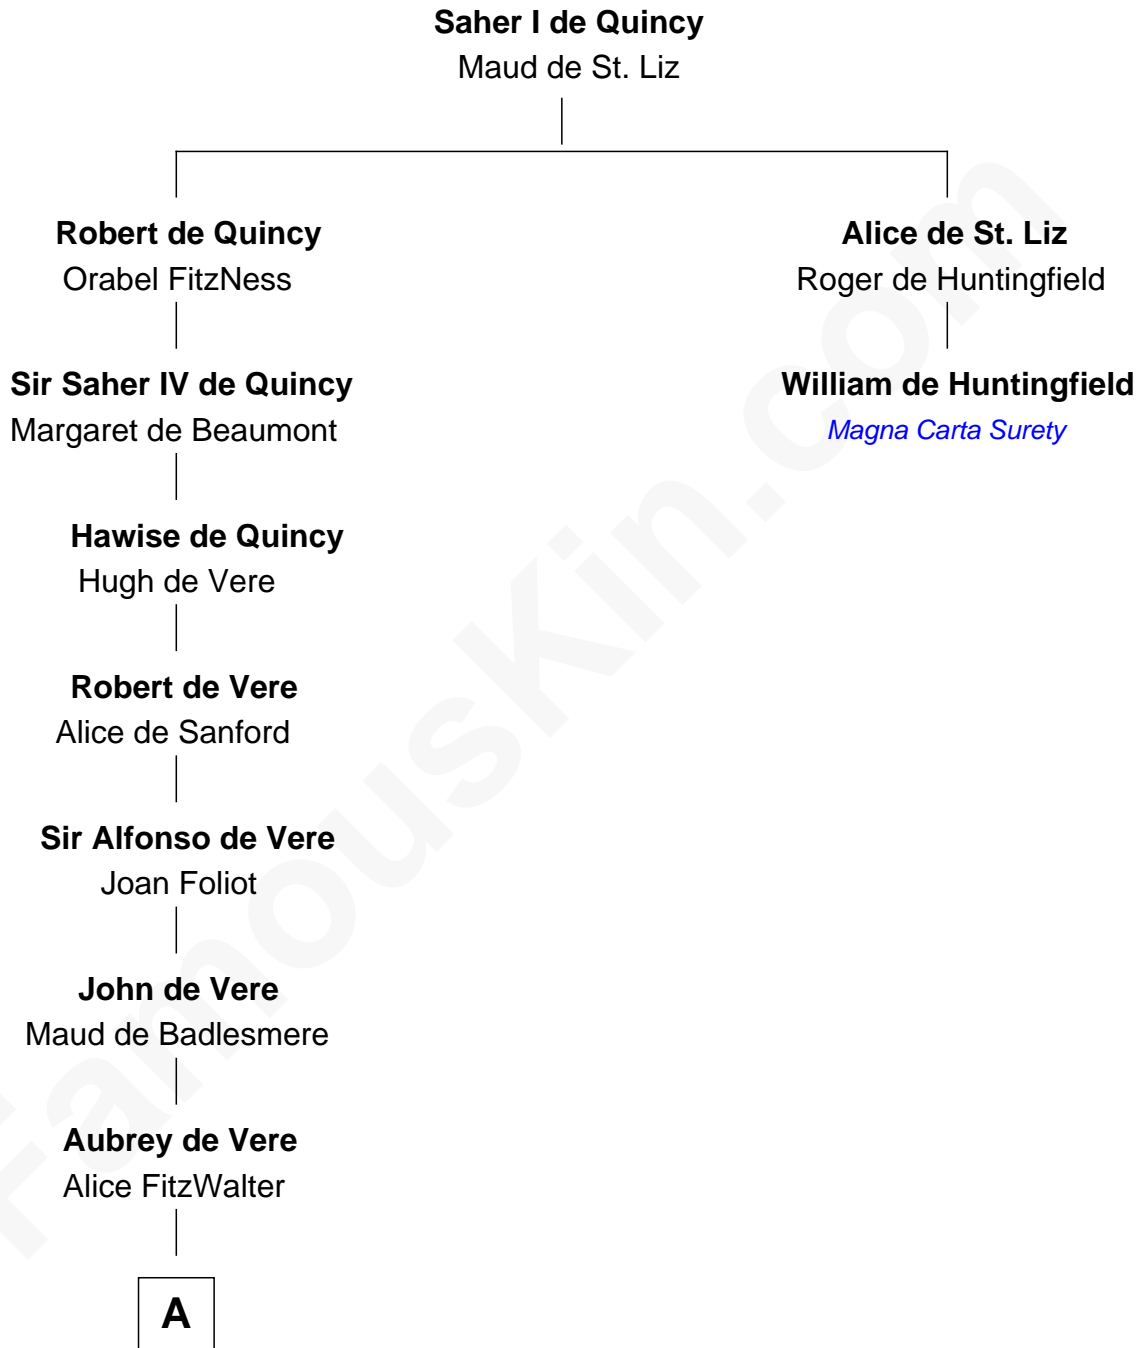

# FamousKin.com Relationship Chart of

**James Russell Lowell**

*American "Fireside" Poet*

1st cousin 20 times removed of

**William de Huntingfield**

*Magna Carta Surety*

**B**

—  
**Sarah Turell**