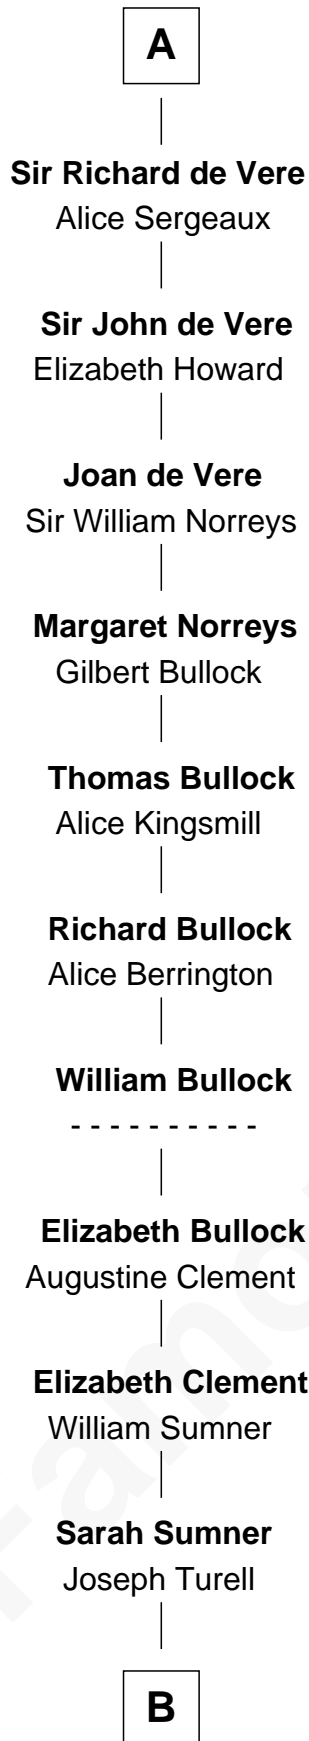

# FamousKin.com Relationship Chart of

**James Russell Lowell**

*American "Fireside" Poet*

1st cousin 20 times removed of

**William de Huntingfield**

*Magna Carta Surety*

**B**

—  
**Sarah Turell**

Noah Champney

—  
**Sarah Champney**

Rev. John Lowell

—  
**John Lowell**

Rebecca Russell

—  
**Rev. Charles Lowell**

Harriet Brackett Spence

—  
**James Russell Lowell**