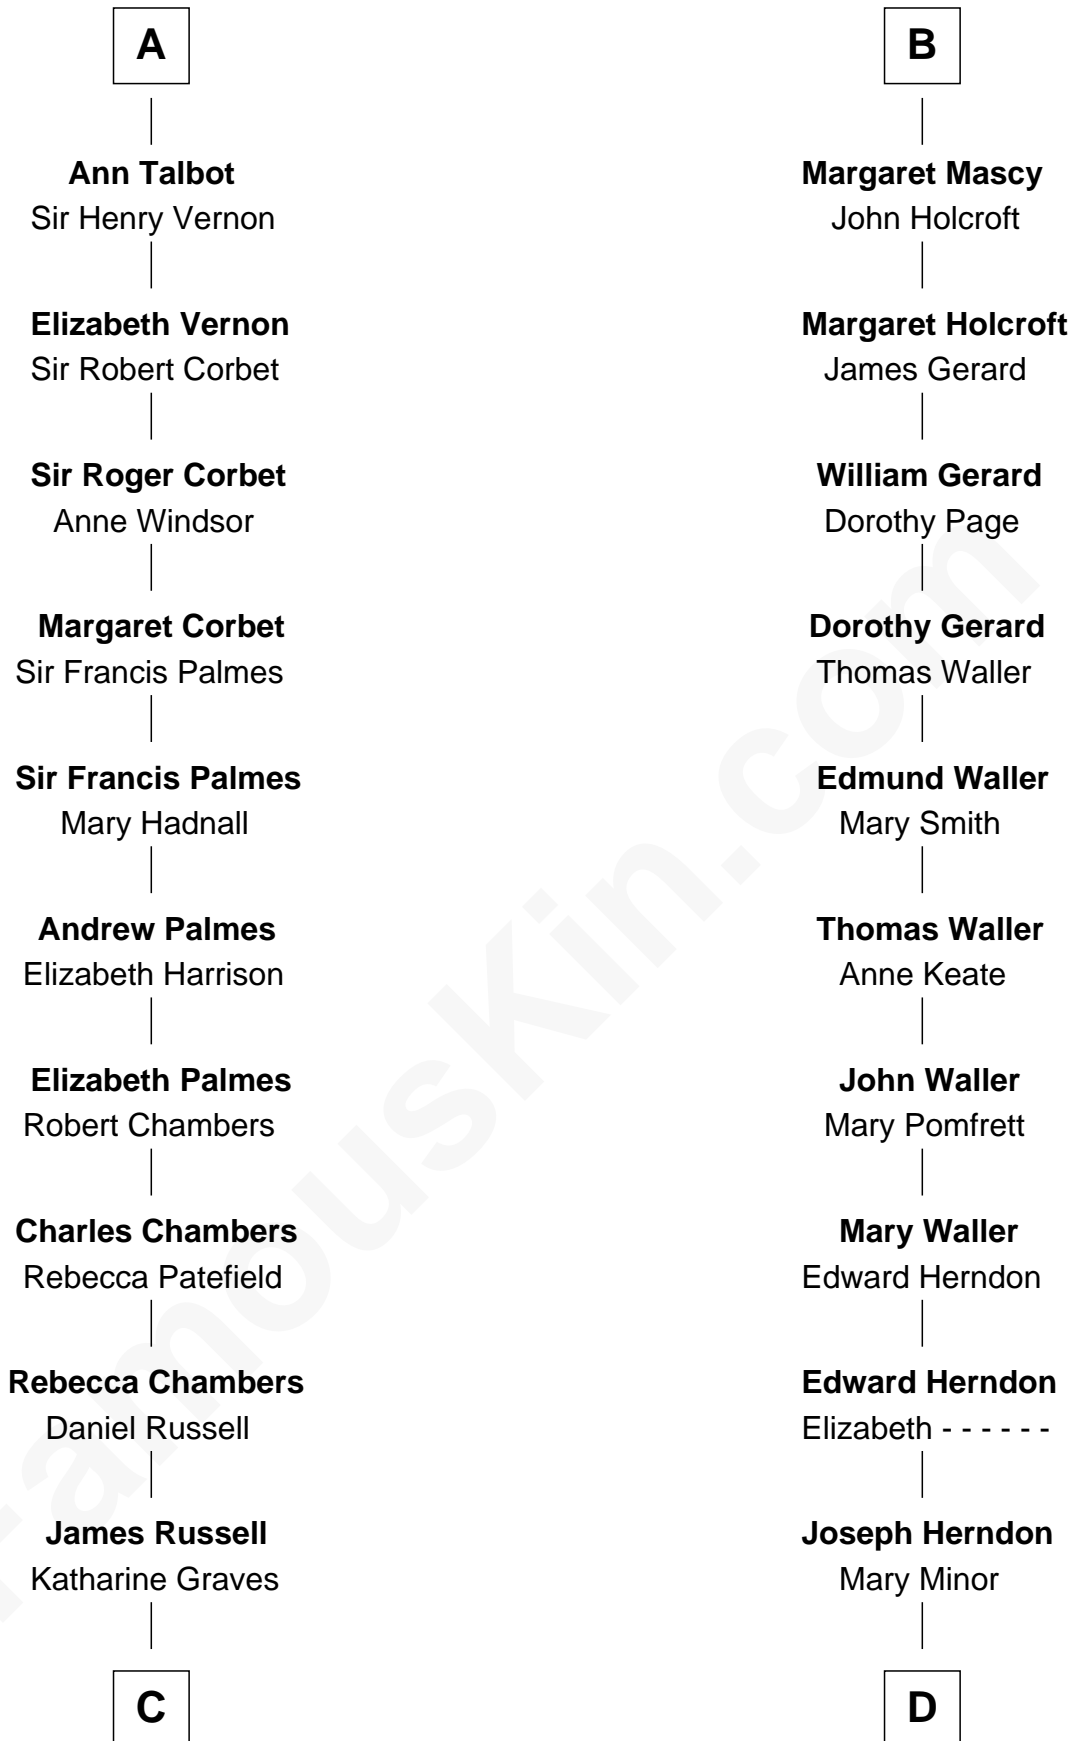

FamousKin.com
Relationship Chart of
James Russell Lowell
American "Fireside" Poet

19th cousin of
Ellen (Herndon) Arthur
Wife of President Chester A. Arthur

C

Rebecca Russell

John Lowell

Rev. Charles Lowell
Harriet Brackett Spence

James Russell Lowell
American "Fireside" Poet

D

Dabney Herndon

Elizabeth Hull

Capt. William Lewis Herndon
Frances Elizabeth Hansborough

Ellen (Herndon) Arthur
Wife of President Chester Arthur

FamousKin.com