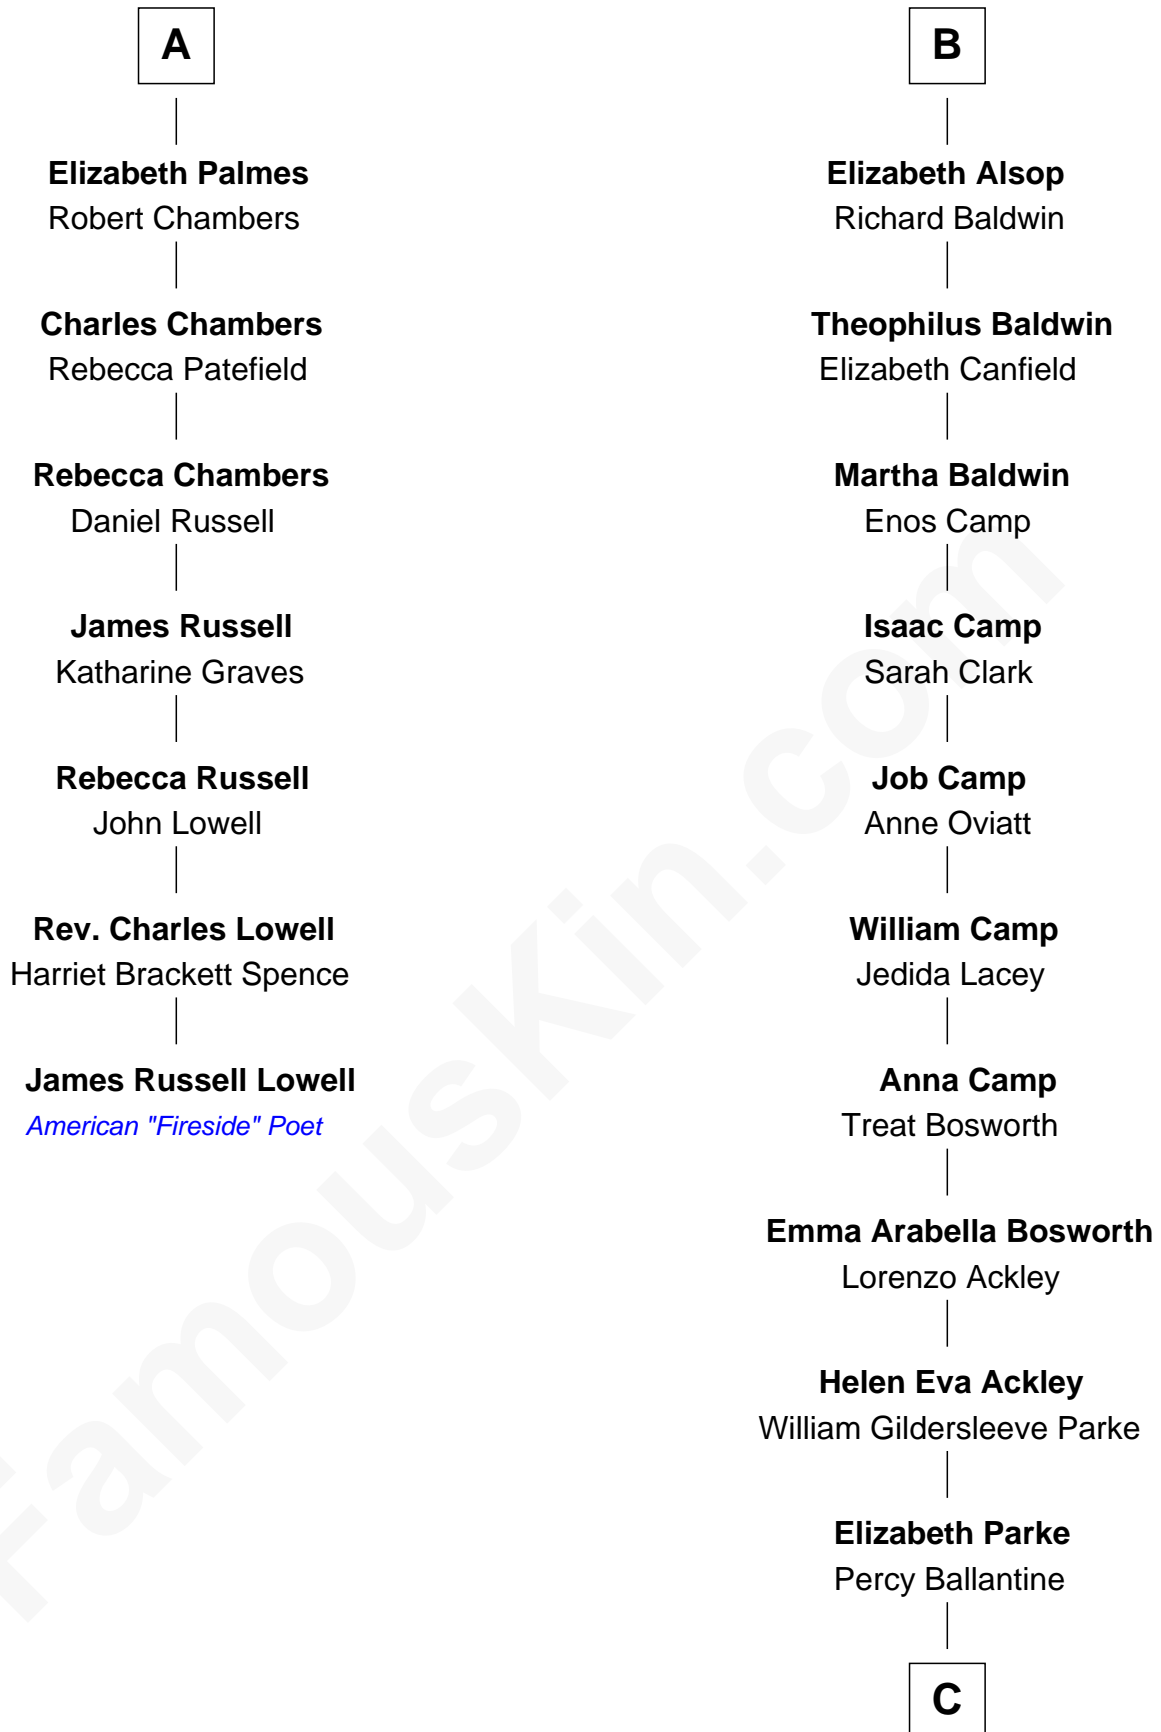

# FamousKin.com Relationship Chart of

**James Russell Lowell**

*American "Fireside" Poet*

13th cousin 6 times removed of

**Sydney Biddle Barrows**

*Mayflower Madam*

**C**

—  
**John Boyd Ballantine**

Anne L. Crawford

—  
**Jeannette Ballantine**

Donald Byers Barrows

—  
**Sydney Biddle Barrows**

*Mayflower Madam*

FamousKin.com