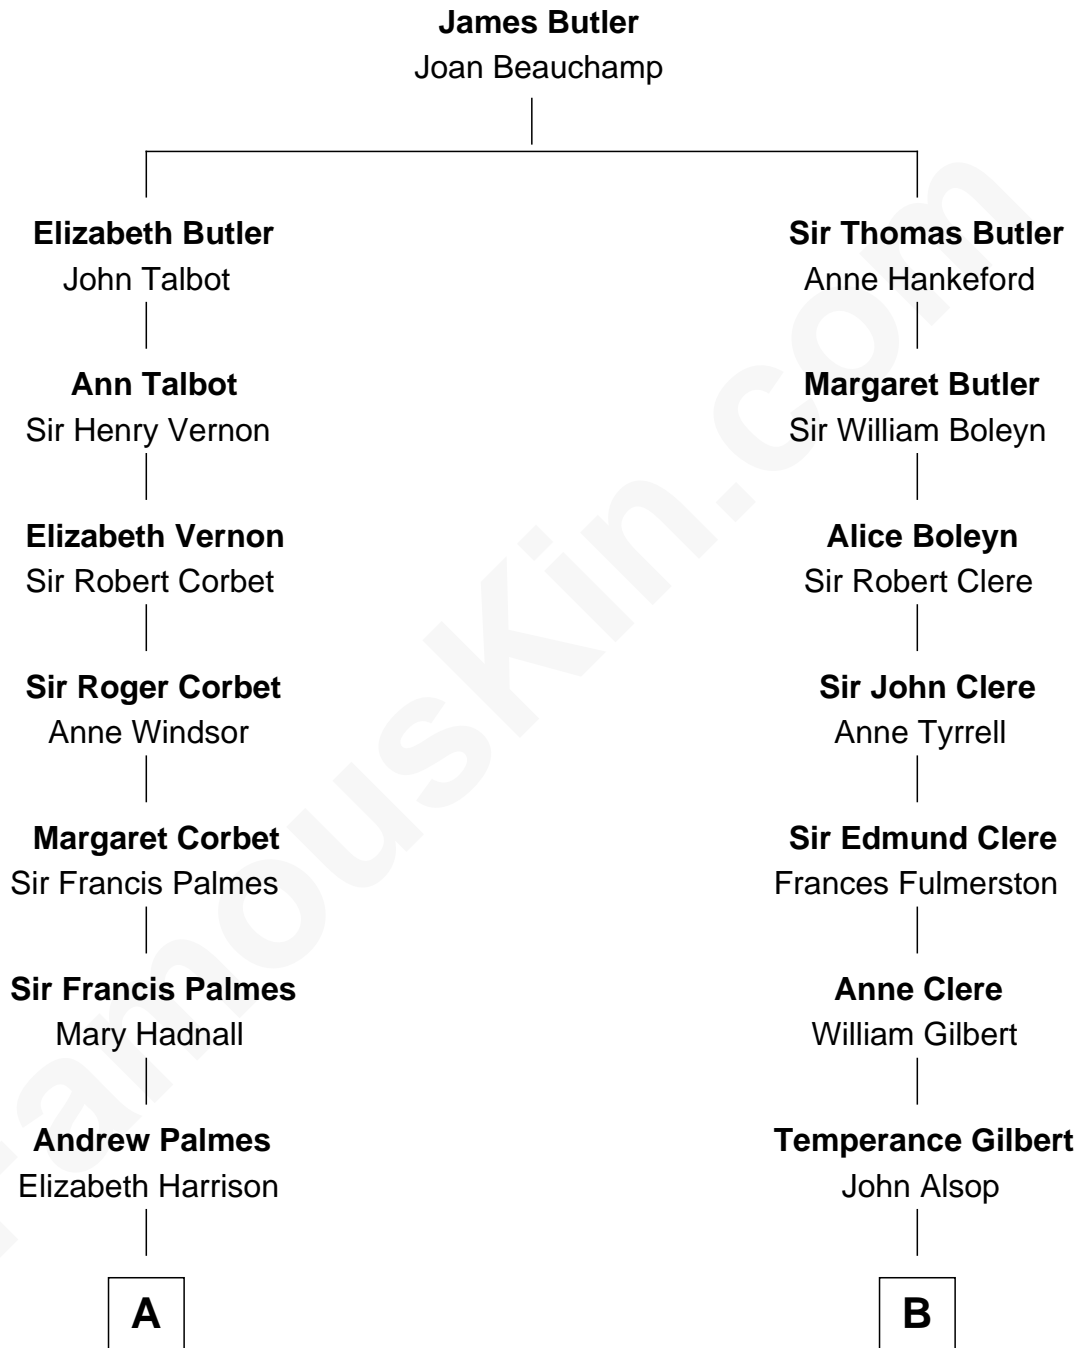

# FamousKin.com Relationship Chart of

**James Russell Lowell**

*American "Fireside" Poet*

13th cousin 6 times removed of

**Sydney Biddle Barrows**

*Mayflower Madam*

**C**

—  
**John Boyd Ballantine**

Anne L. Crawford

—  
**Jeannette Ballantine**

Donald Byers Barrows

—  
**Sydney Biddle Barrows**

*Mayflower Madam*

FamousKin.com