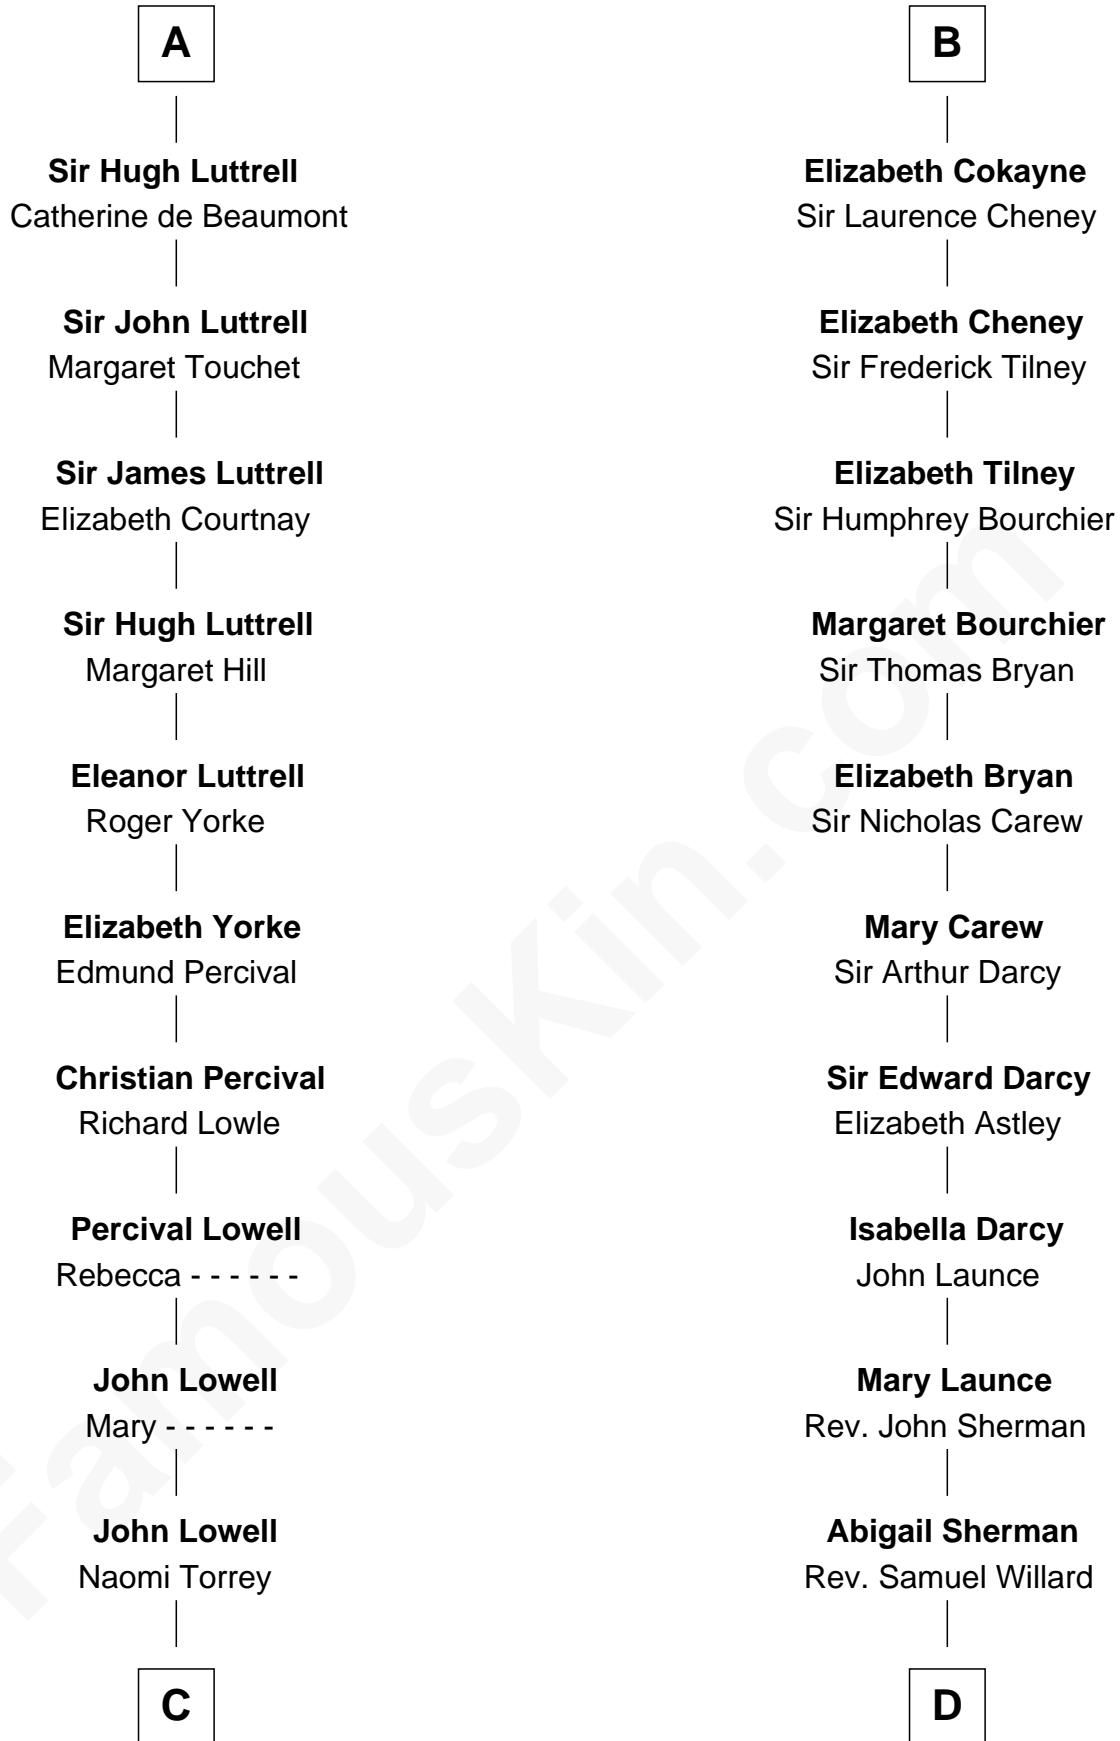

FamousKin.com
Relationship Chart of
James Russell Lowell
American "Fireside" Poet

19th cousin 2 times removed of

Robert Treat Paine
Signer of the Declaration of Independence

C

Ebenezer Lowell
Elizabeth Shailer