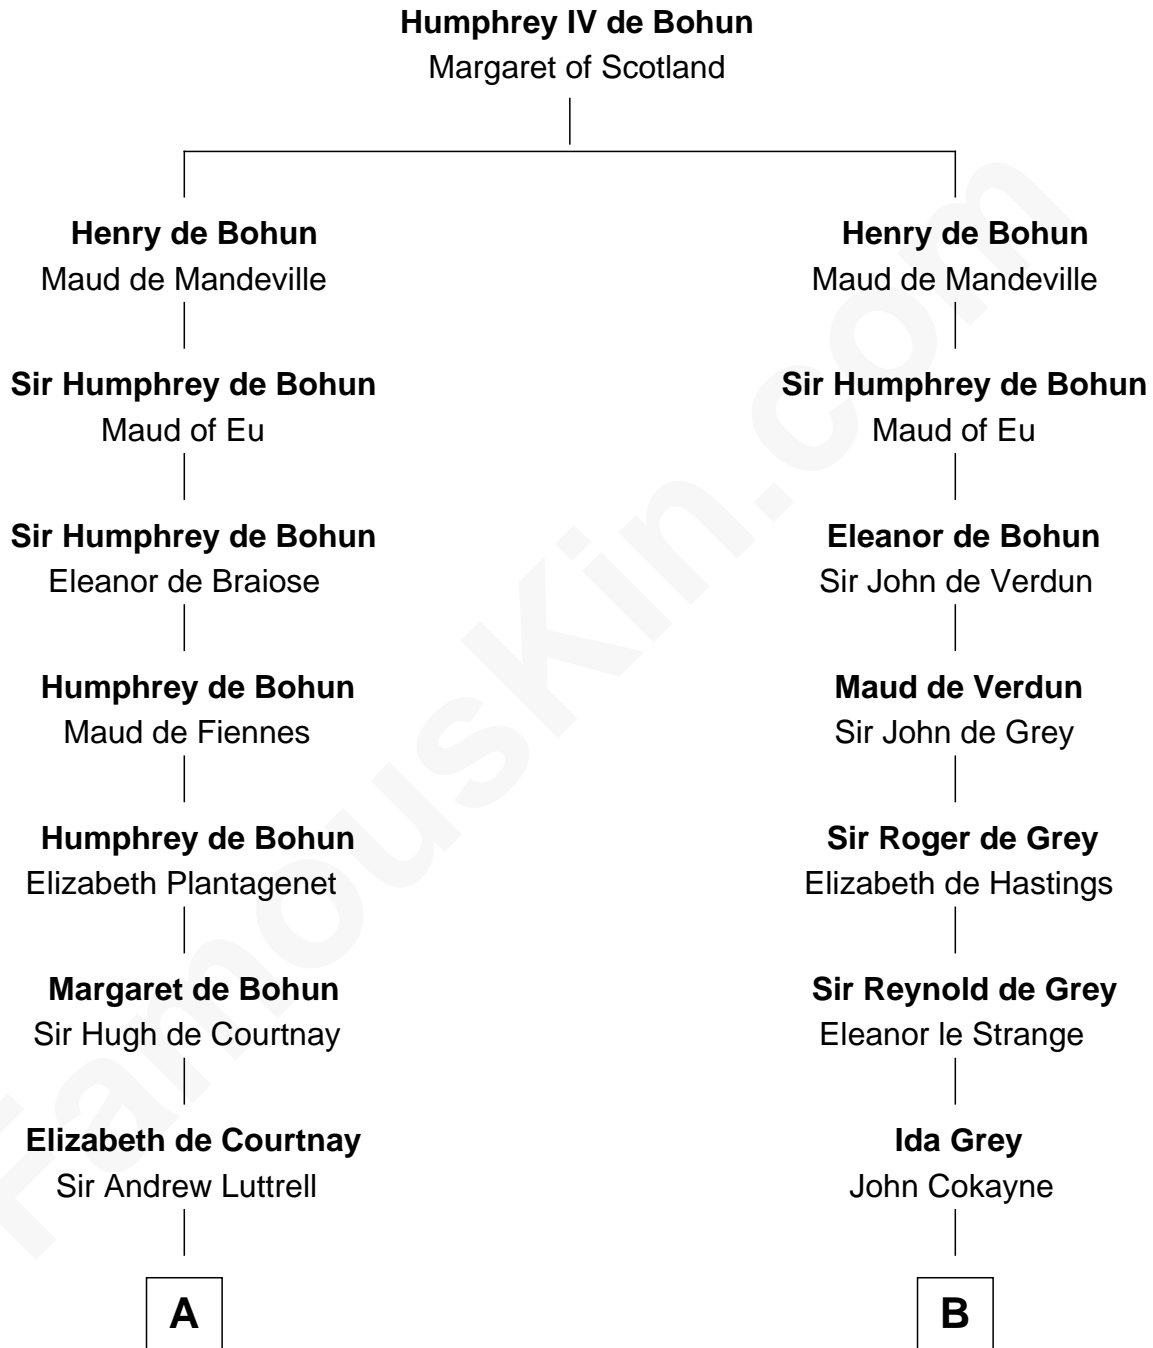

FamousKin.com
Relationship Chart of
James Russell Lowell
American "Fireside" Poet

19th cousin 2 times removed of

Robert Treat Paine
Signer of the Declaration of Independence

C

Ebenezer Lowell
Elizabeth Shailer

Robert Treat Paine
Signer of Declaration of Independence