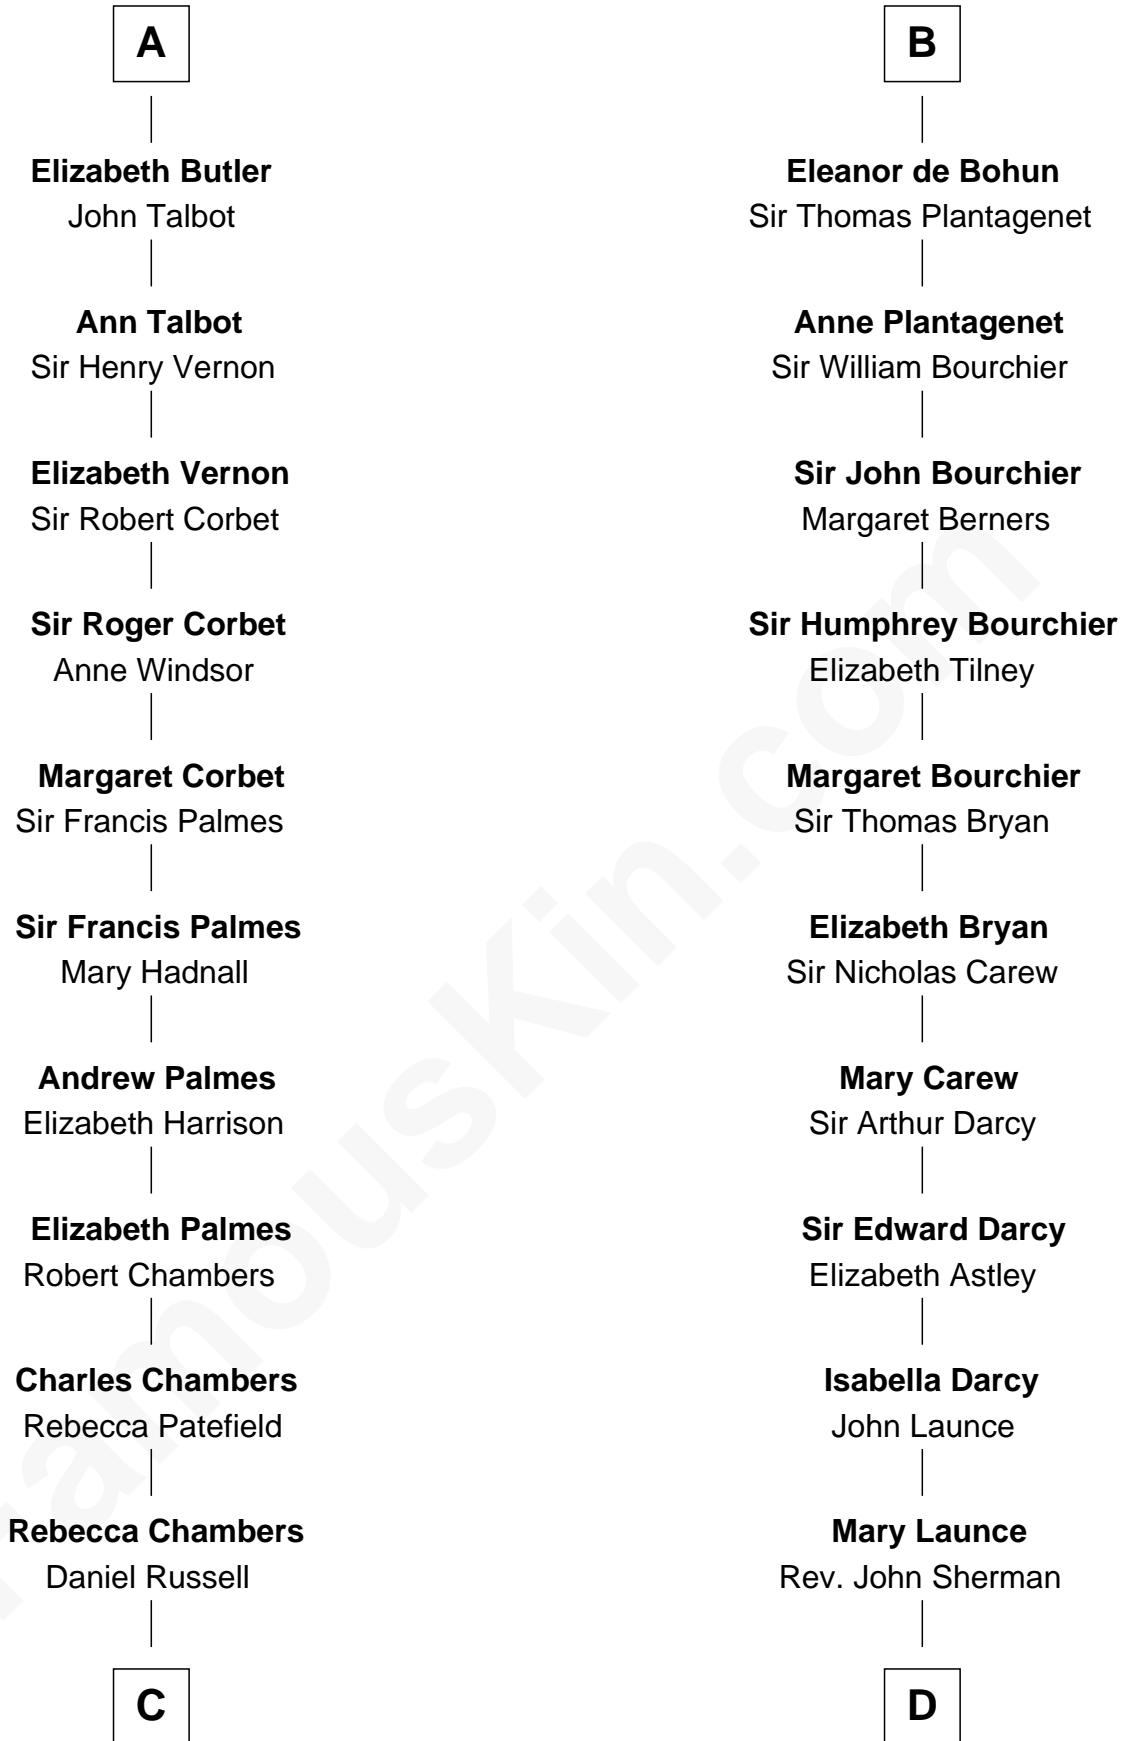

FamousKin.com Relationship Chart of

James Russell Lowell

American "Fireside" Poet

20th cousin of

Robert Treat Paine

Signer of the Declaration of Independence

C

James Russell
Katharine Graves

Robert Treat Paine
Signer of Declaration of Independence