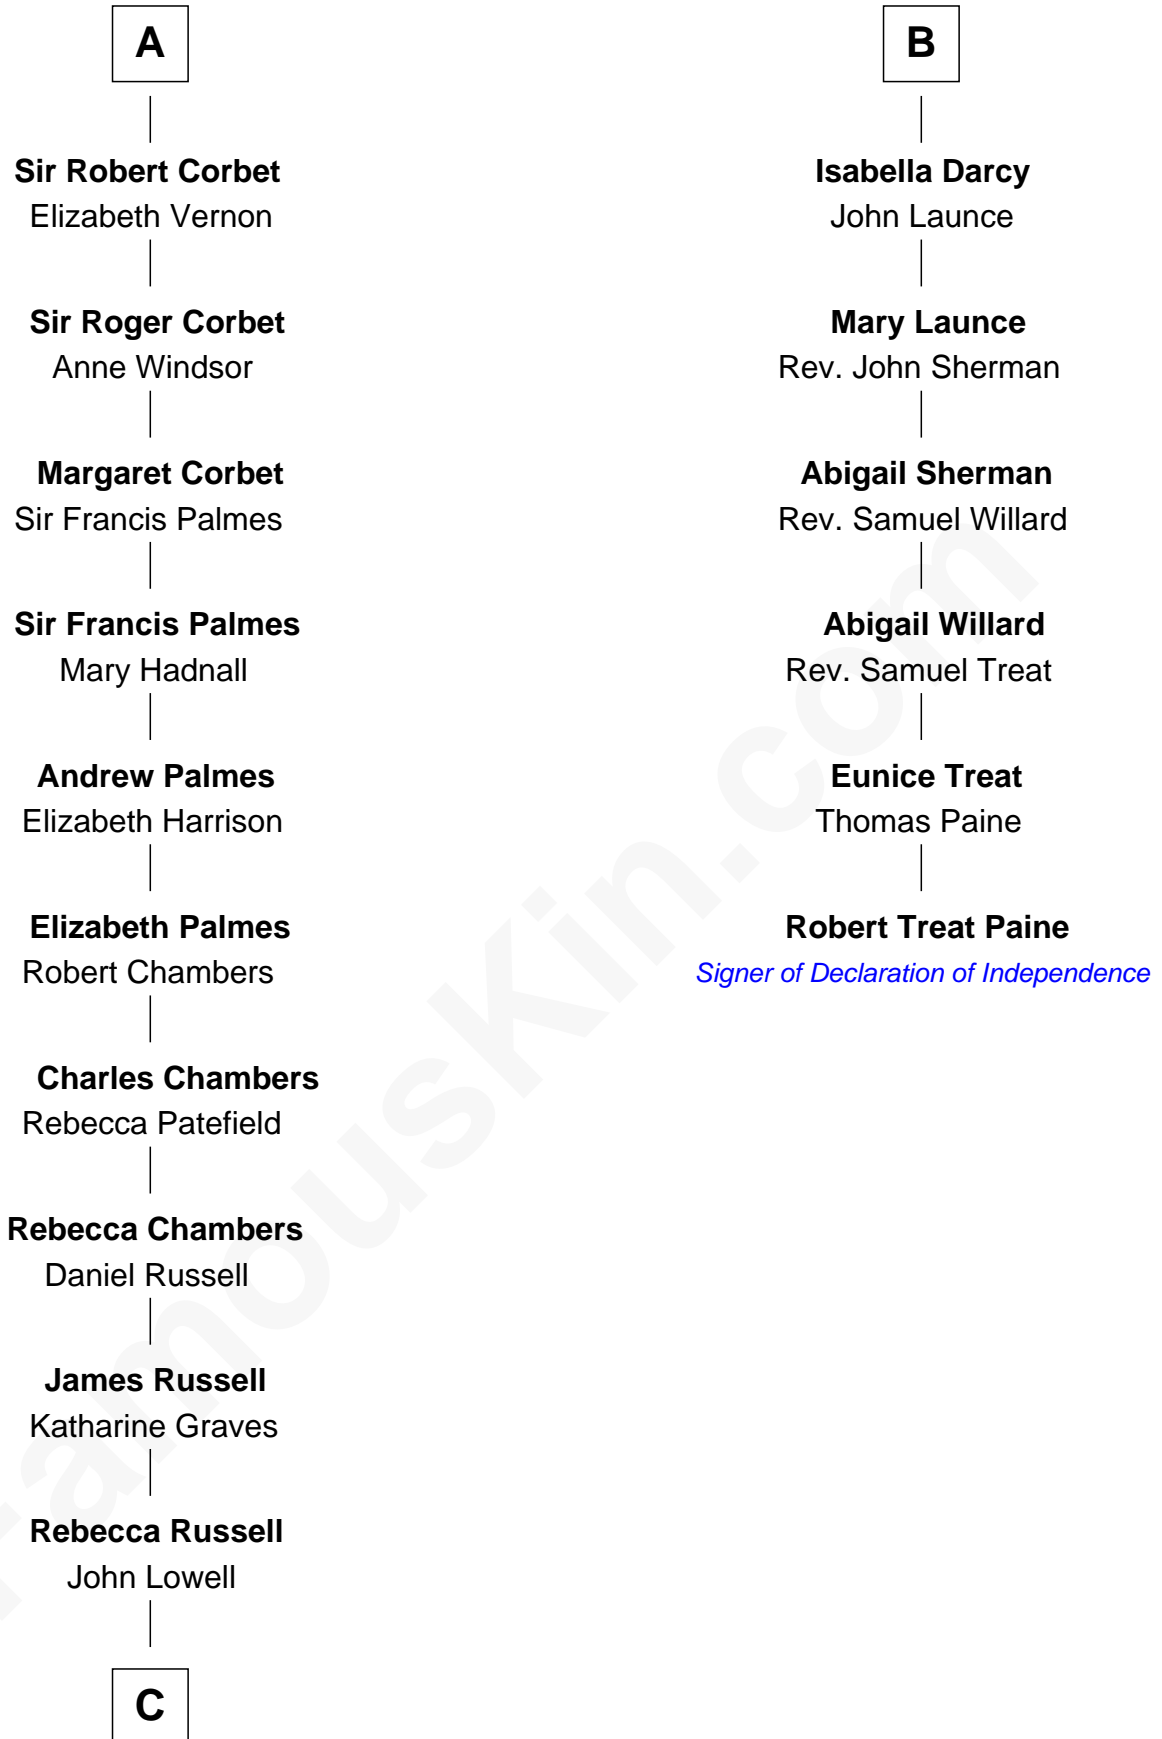

FamousKin.com
Relationship Chart of
James Russell Lowell
American "Fireside" Poet

12th cousin 6 times removed of

Robert Treat Paine
Signer of the Declaration of Independence

C

Rev. Charles Lowell
Harriet Brackett Spence

James Russell Lowell
American "Fireside" Poet

FamousKin.com