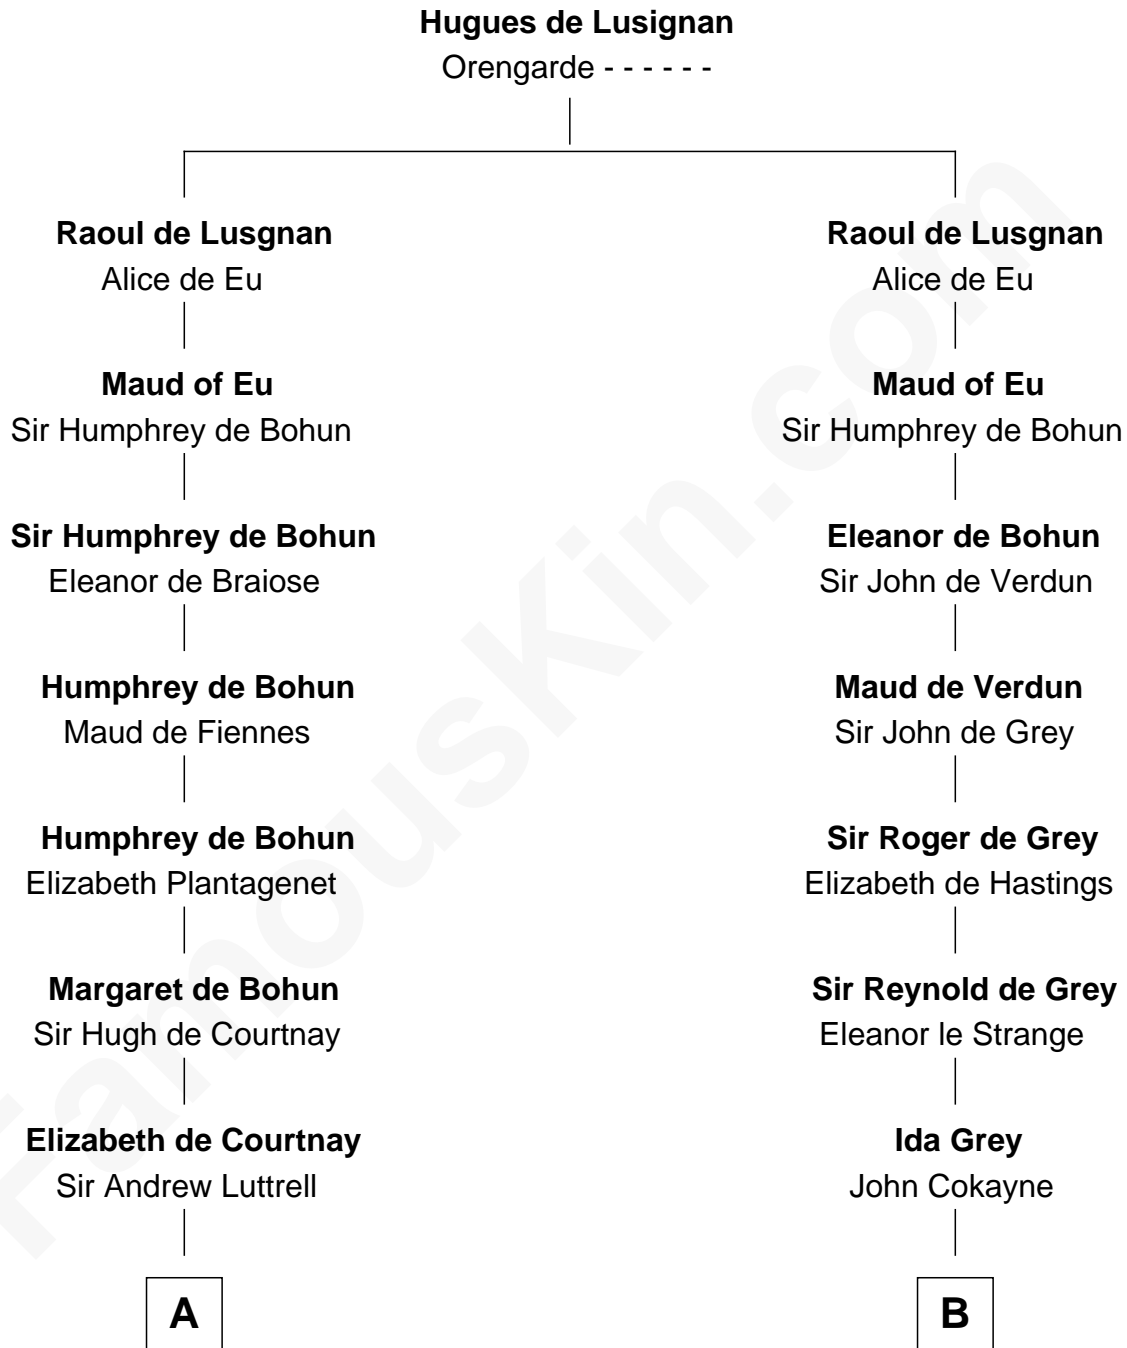

FamousKin.com
Relationship Chart of
James Russell Lowell
American "Fireside" Poet

19th cousin 2 times removed of

Robert Treat Paine
Signer of the Declaration of Independence

C

Ebenezer Lowell
Elizabeth Shailer

Robert Treat Paine
Signer of Declaration of Independence