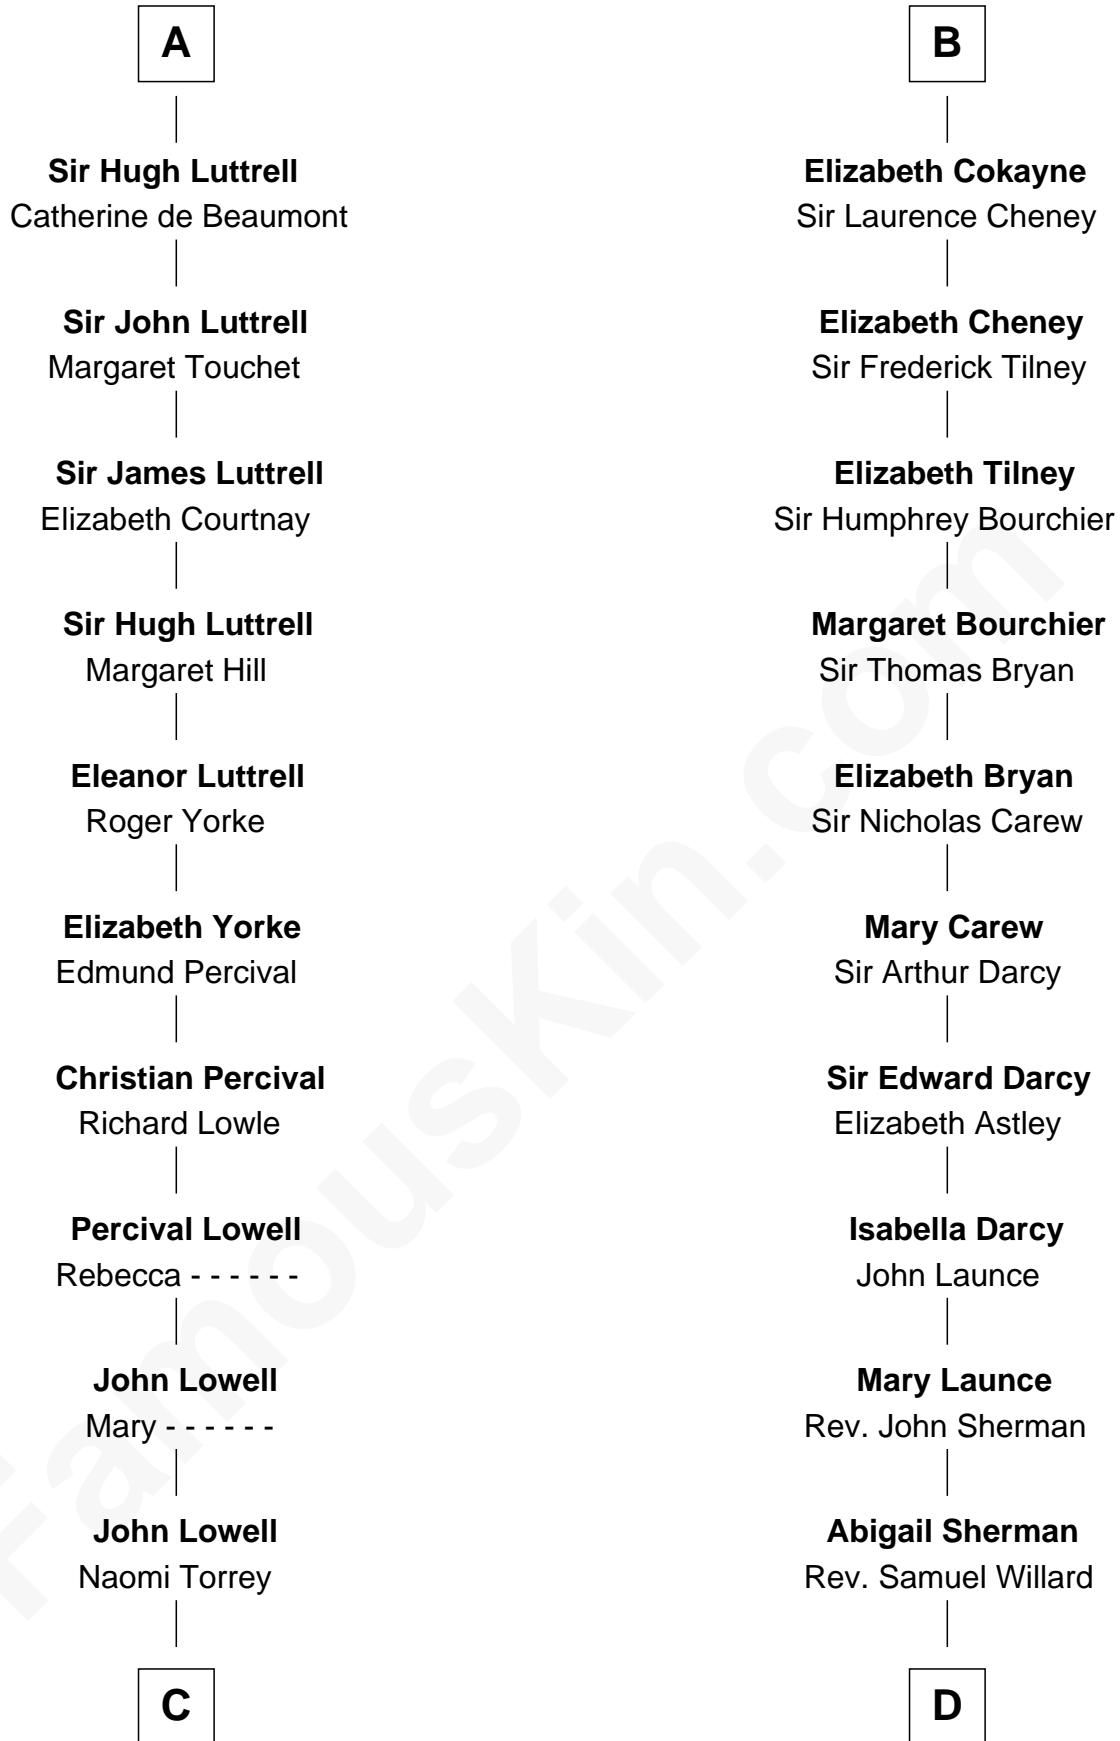

**FamousKin.com**  
**Relationship Chart of**  
**James Russell Lowell**  
*American "Fireside" Poet*

19th cousin 2 times removed of

**Robert Treat Paine**  
*Signer of the Declaration of Independence*

**C**