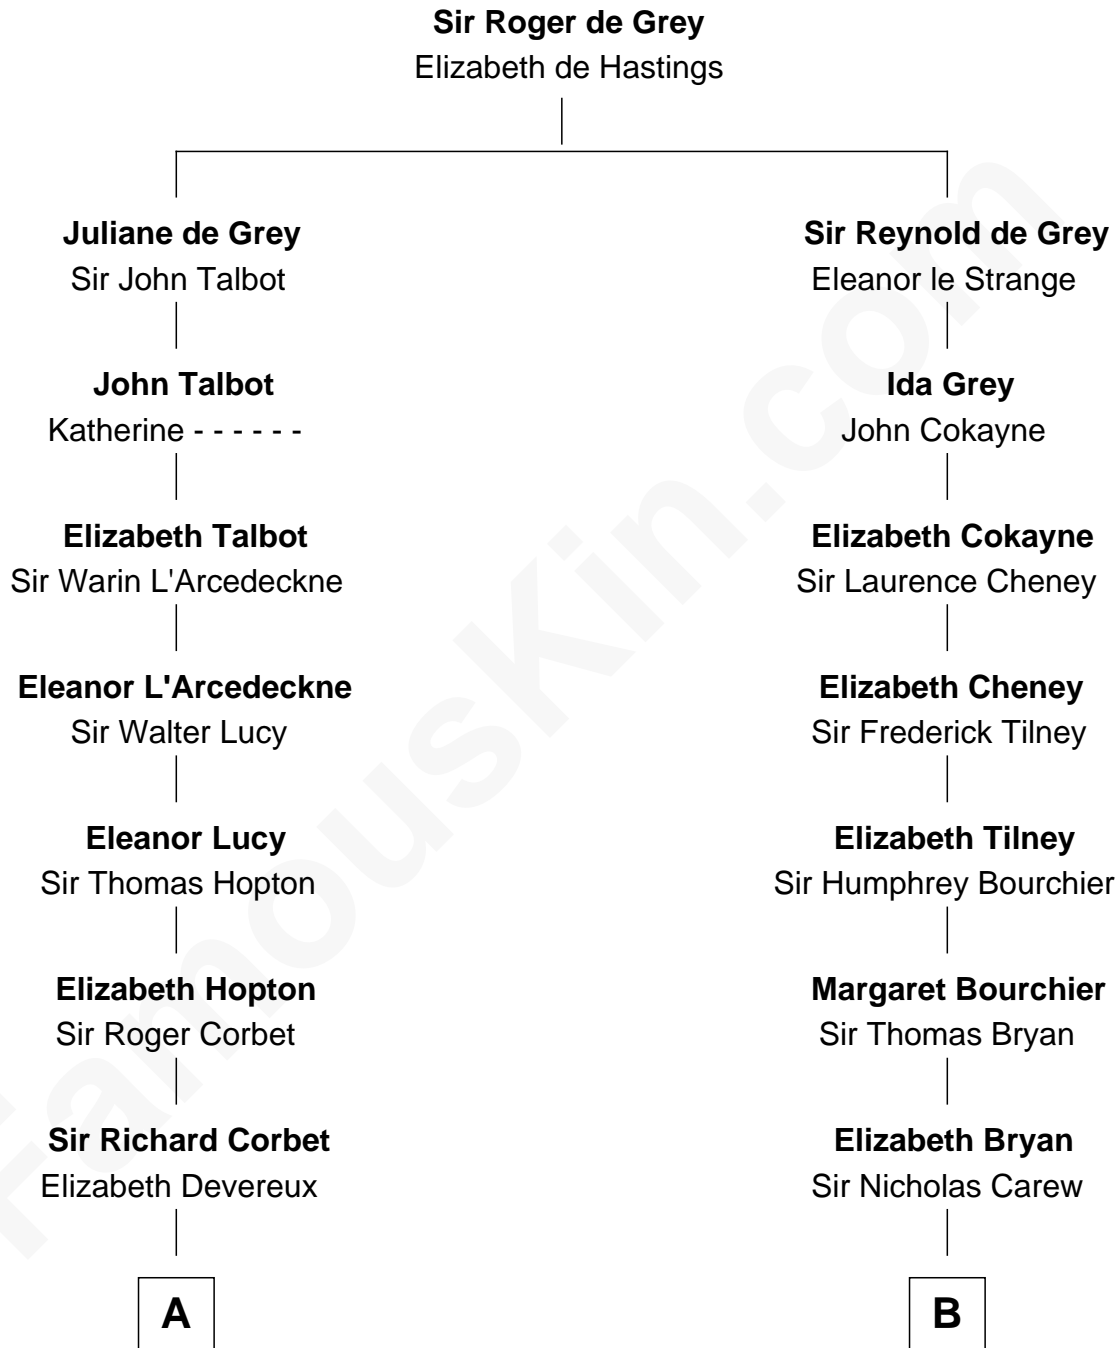

FamousKin.com
Relationship Chart of
James Russell Lowell
American "Fireside" Poet

14th cousin 4 times removed of

Robert Treat Paine
Signer of the Declaration of Independence

C

Rev. Charles Lowell
Harriet Brackett Spence

James Russell Lowell
American "Fireside" Poet

FamousKin.com