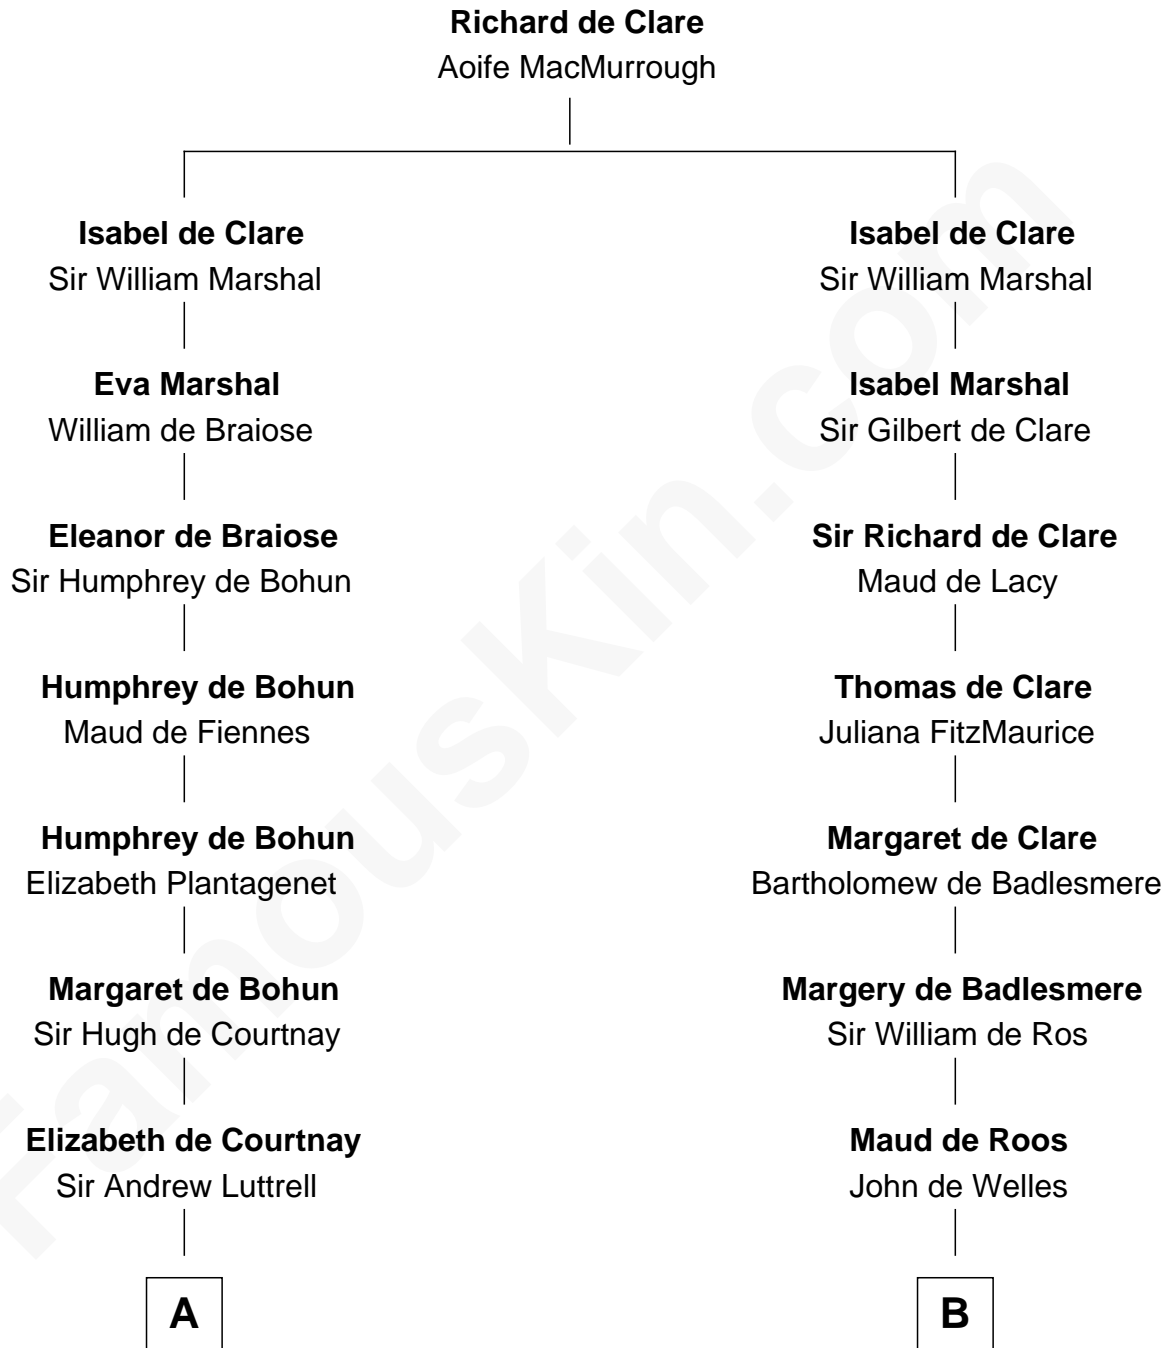

FamousKin.com
Relationship Chart of
James Russell Lowell
American "Fireside" Poet

19th cousin 2 times removed of

Robert Treat Paine
Signer of the Declaration of Independence

C

Ebenezer Lowell
Elizabeth Shailer

Robert Treat Paine
Signer of Declaration of Independence