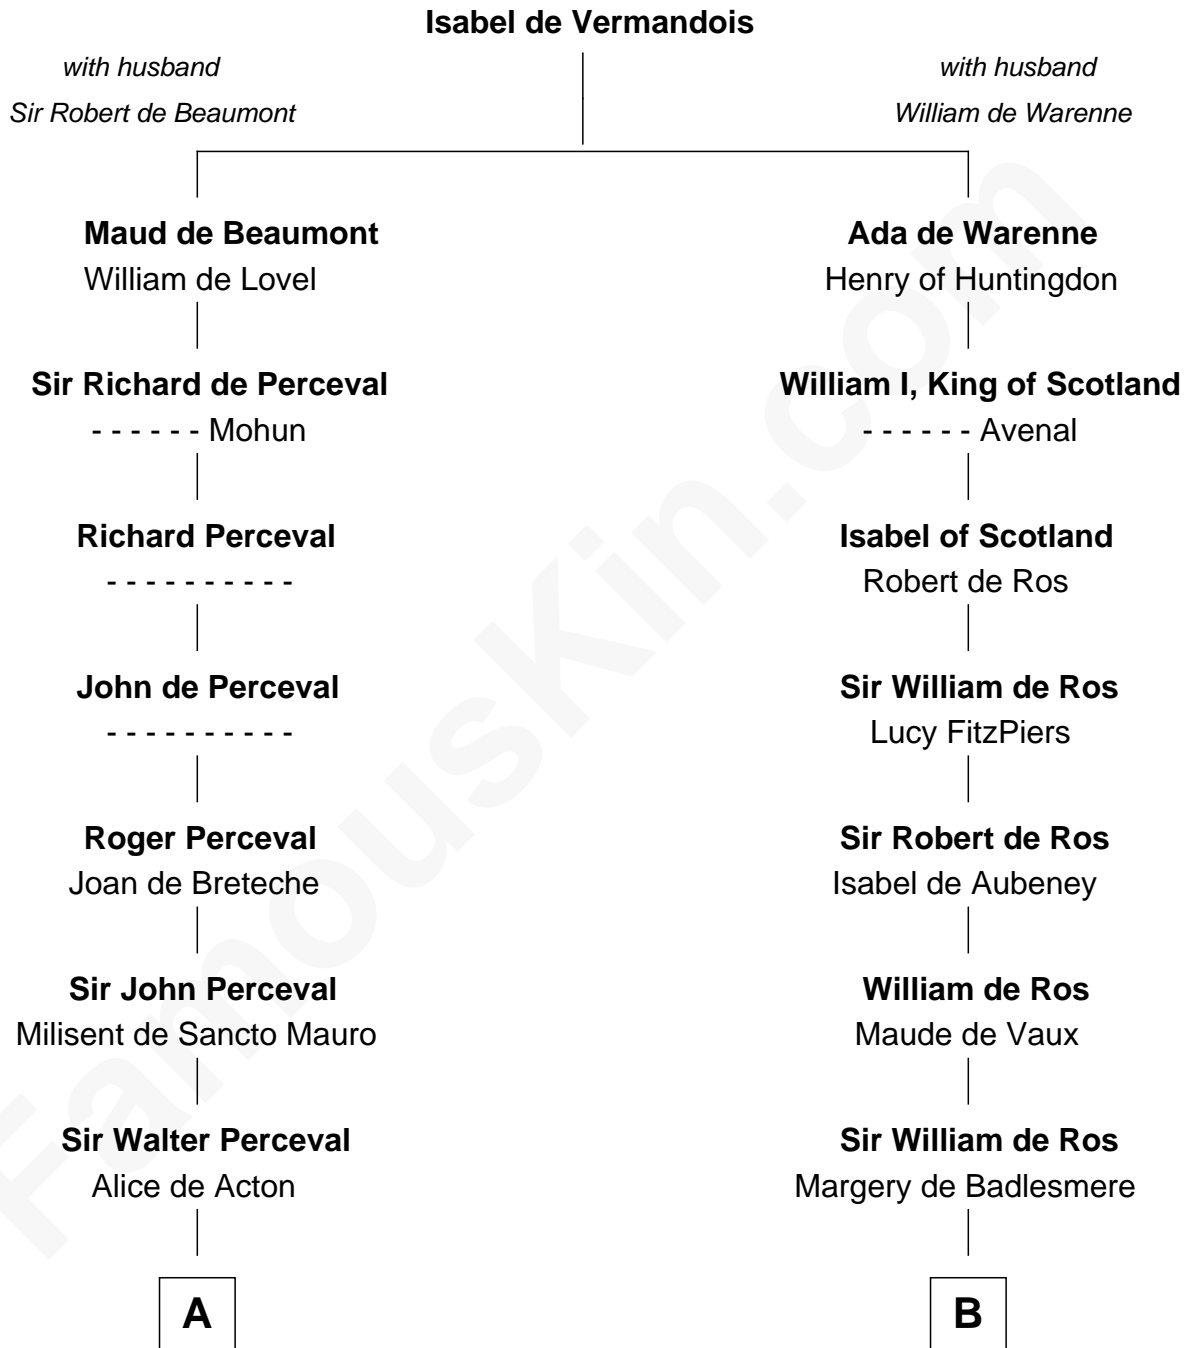

FamousKin.com
Relationship Chart of
James Russell Lowell
American "Fireside" Poet

20th cousin 1 time removed of

Robert Treat Paine
Signer of the Declaration of Independence

C

Ebenezer Lowell
Elizabeth Shailer

Eunice Treat
Thomas Paine

Robert Treat Paine
Signer of Declaration of Independence