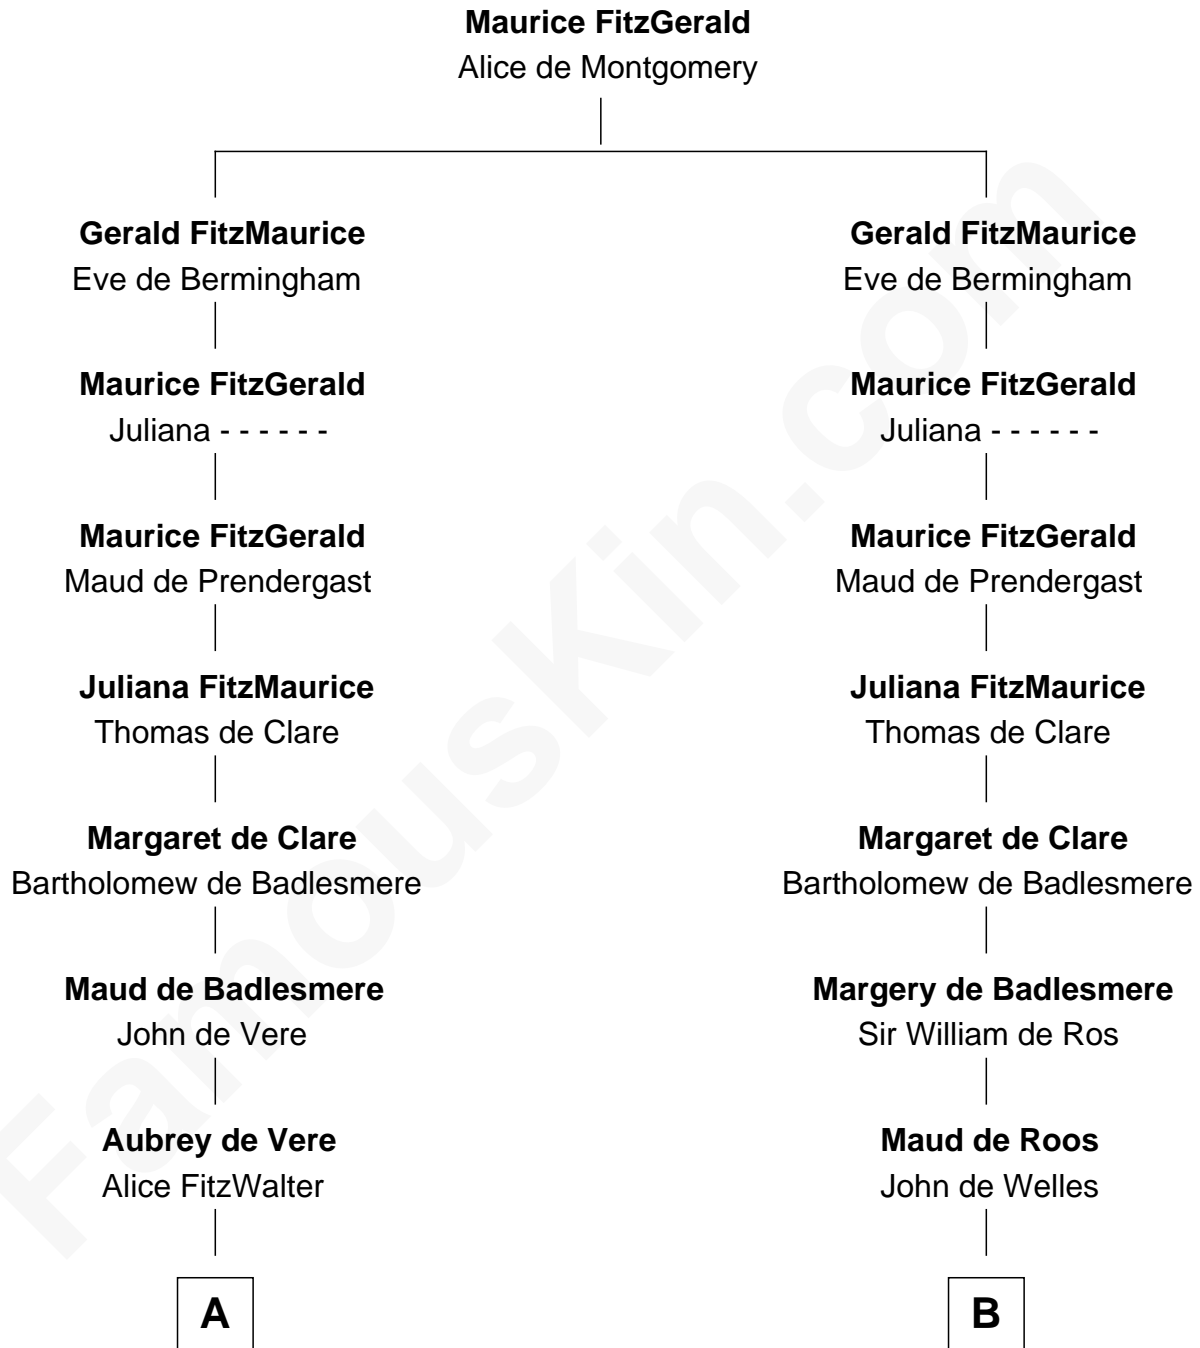

FamousKin.com
Relationship Chart of
James Russell Lowell
American "Fireside" Poet

19th cousin 2 times removed of

Robert Treat Paine
Signer of the Declaration of Independence

C

Sarah Turell
Noah Champney

Sarah Champney
Rev. John Lowell

John Lowell
Rebecca Russell

Rev. Charles Lowell
Harriet Brackett Spence

James Russell Lowell
American "Fireside" Poet

D

Abigail Willard
Rev. Samuel Treat

Eunice Treat
Thomas Paine

Robert Treat Paine
Signer of Declaration of Independence