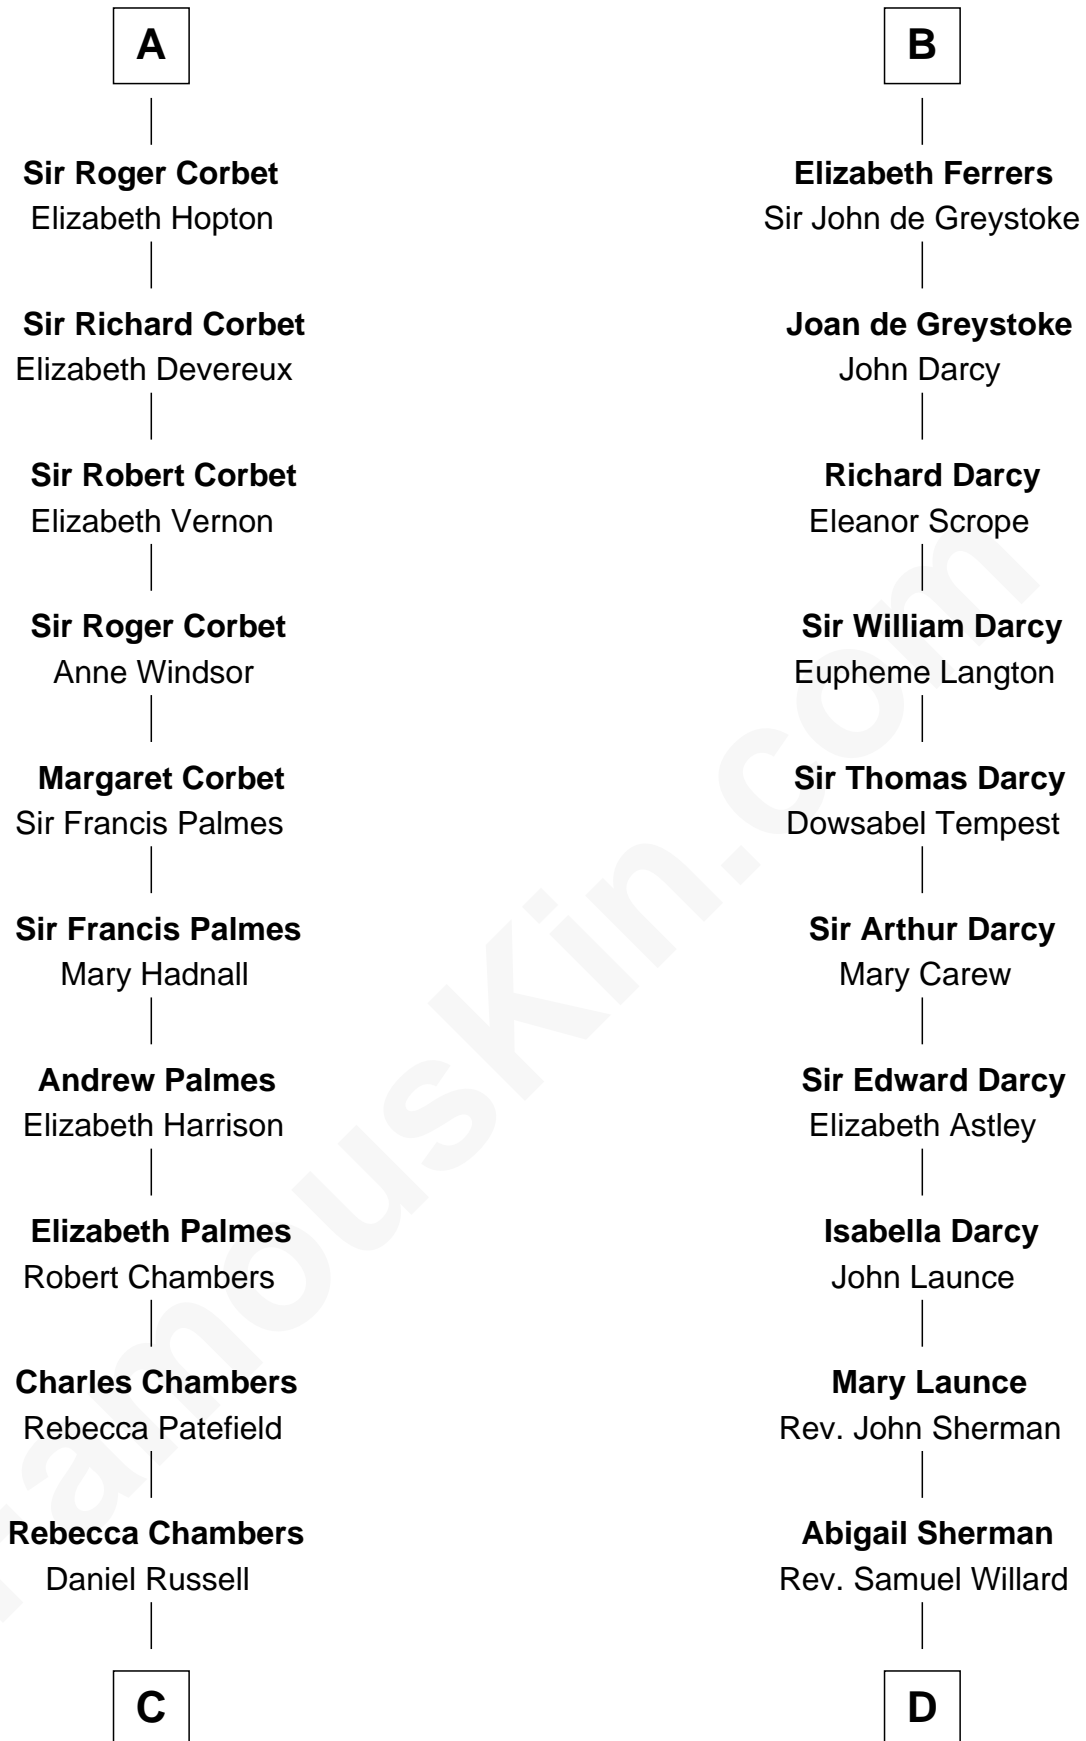

FamousKin.com
Relationship Chart of
James Russell Lowell
American "Fireside" Poet

19th cousin 1 time removed of

Robert Treat Paine
Signer of the Declaration of Independence

C

James Russell
Katharine Graves

Rebecca Russell
John Lowell

Rev. Charles Lowell
Harriet Brackett Spence

James Russell Lowell
American "Fireside" Poet

D

Abigail Willard
Rev. Samuel Treat

Eunice Treat
Thomas Paine

Robert Treat Paine
Signer of Declaration of Independence