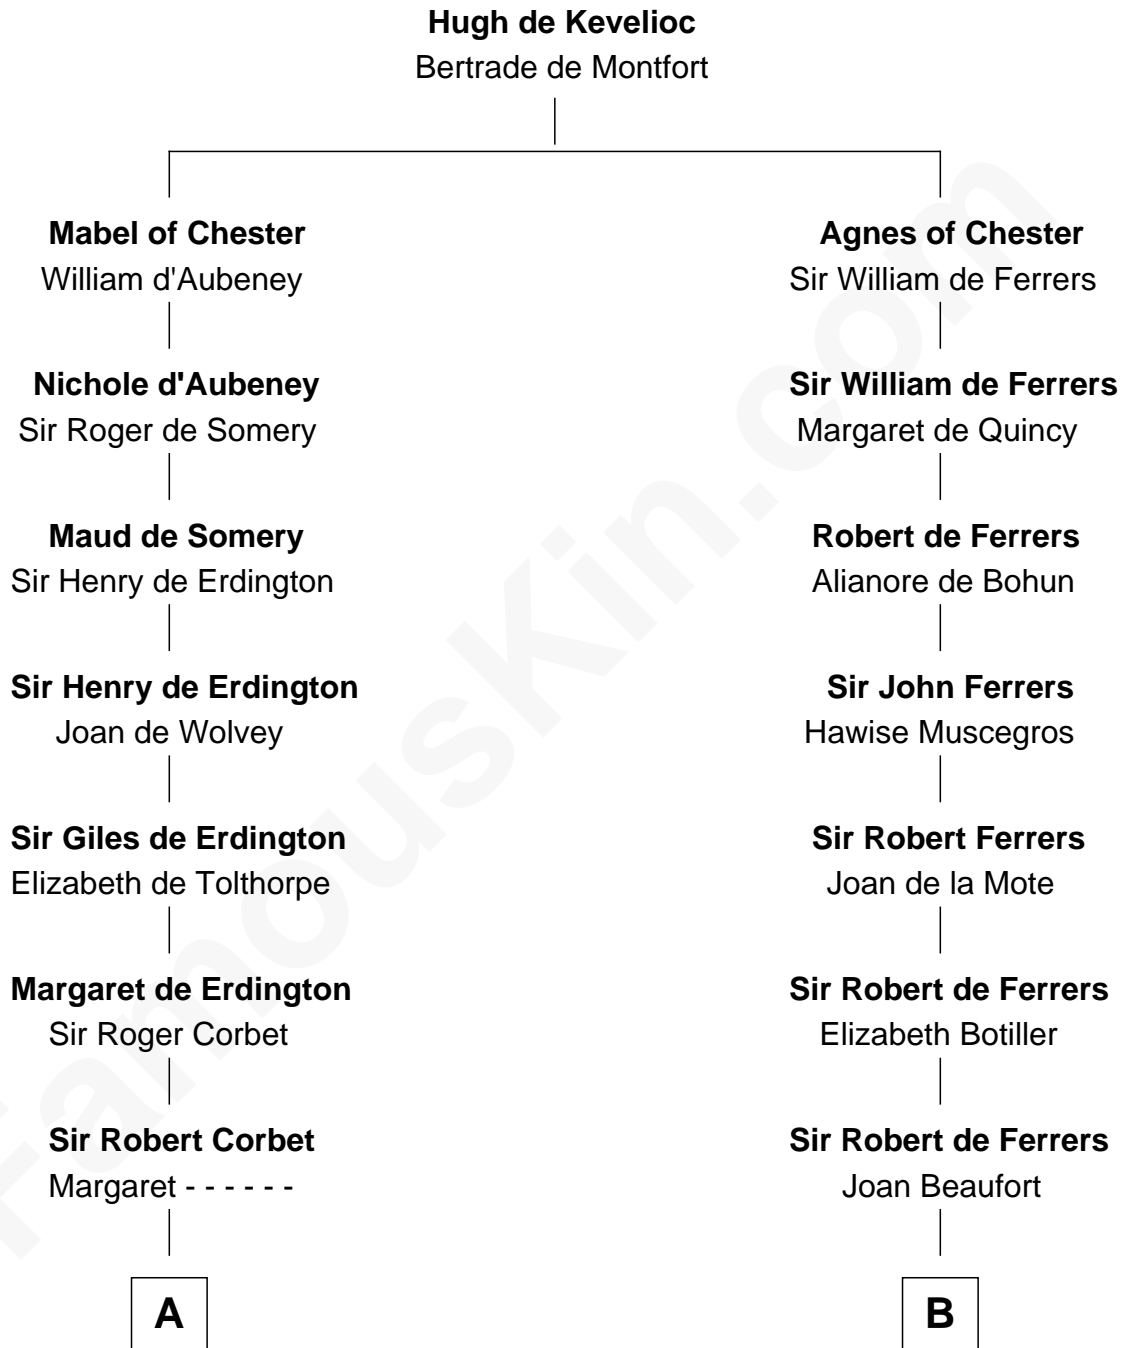

FamousKin.com
Relationship Chart of
James Russell Lowell
American "Fireside" Poet

19th cousin 1 time removed of

Robert Treat Paine
Signer of the Declaration of Independence

C

James Russell
Katharine Graves

Rebecca Russell
John Lowell

Rev. Charles Lowell
Harriet Brackett Spence

James Russell Lowell
American "Fireside" Poet

D

Abigail Willard
Rev. Samuel Treat

Eunice Treat
Thomas Paine

Robert Treat Paine
Signer of Declaration of Independence