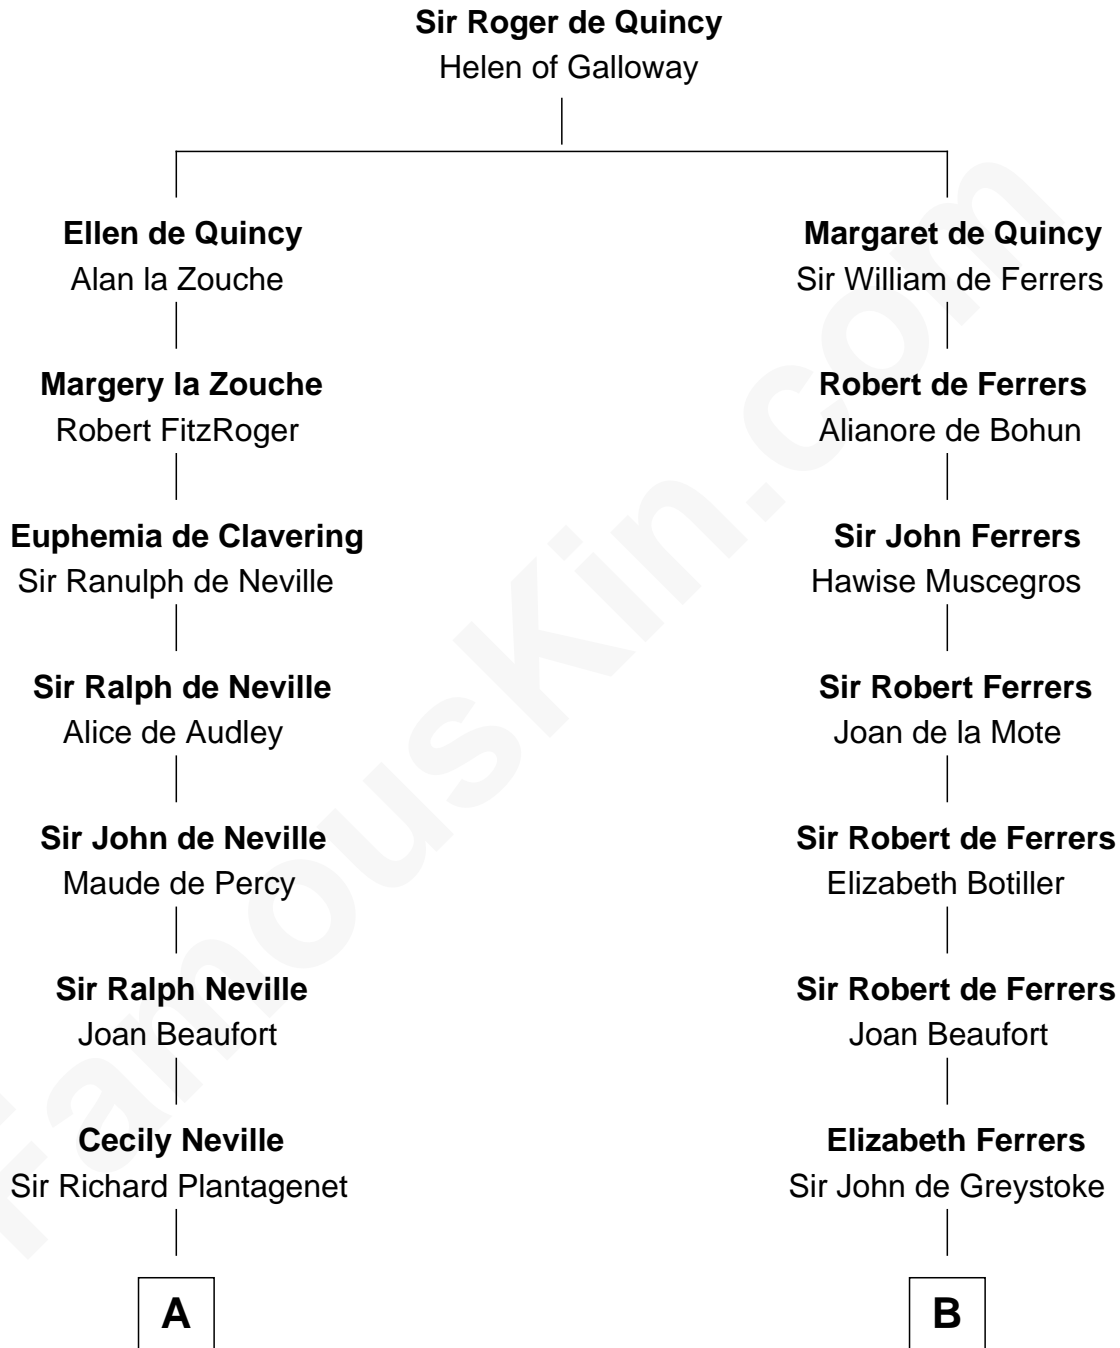

FamousKin.com
Relationship Chart of
James Russell Lowell
American "Fireside" Poet

18th cousin 3 times removed of

Robert Treat Paine
Signer of the Declaration of Independence

C

William Traill

Isabel Fea

Robert Traill