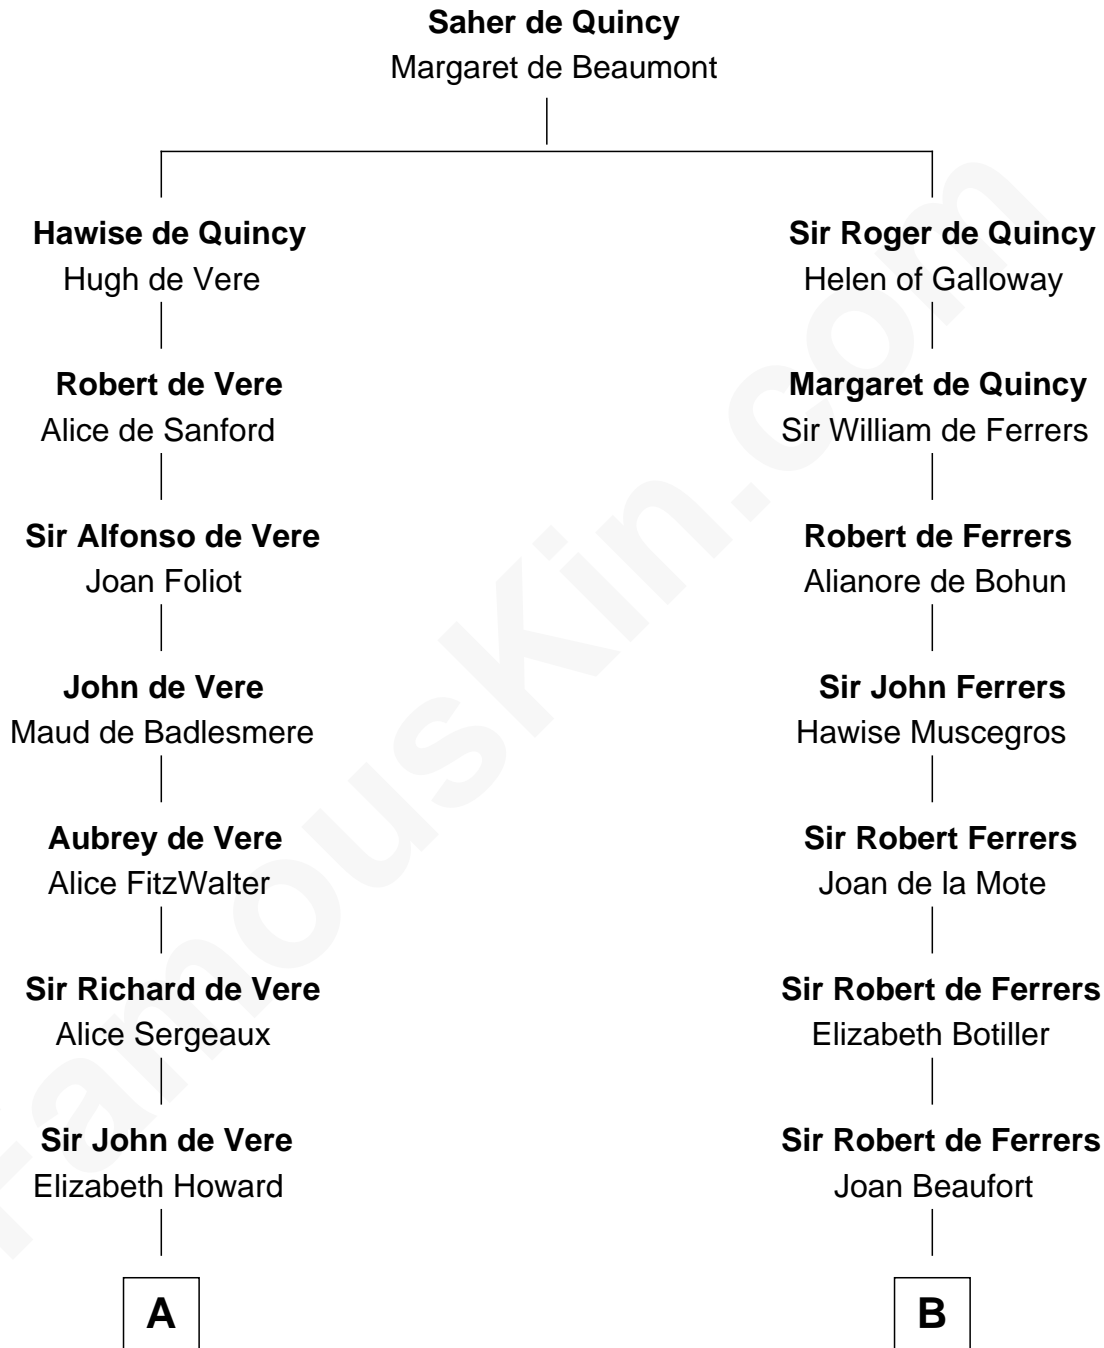

FamousKin.com Relationship Chart of

James Russell Lowell

American "Fireside" Poet

19th cousin of

Robert Treat Paine

Signer of the Declaration of Independence

C

John Lowell
Rebecca Russell