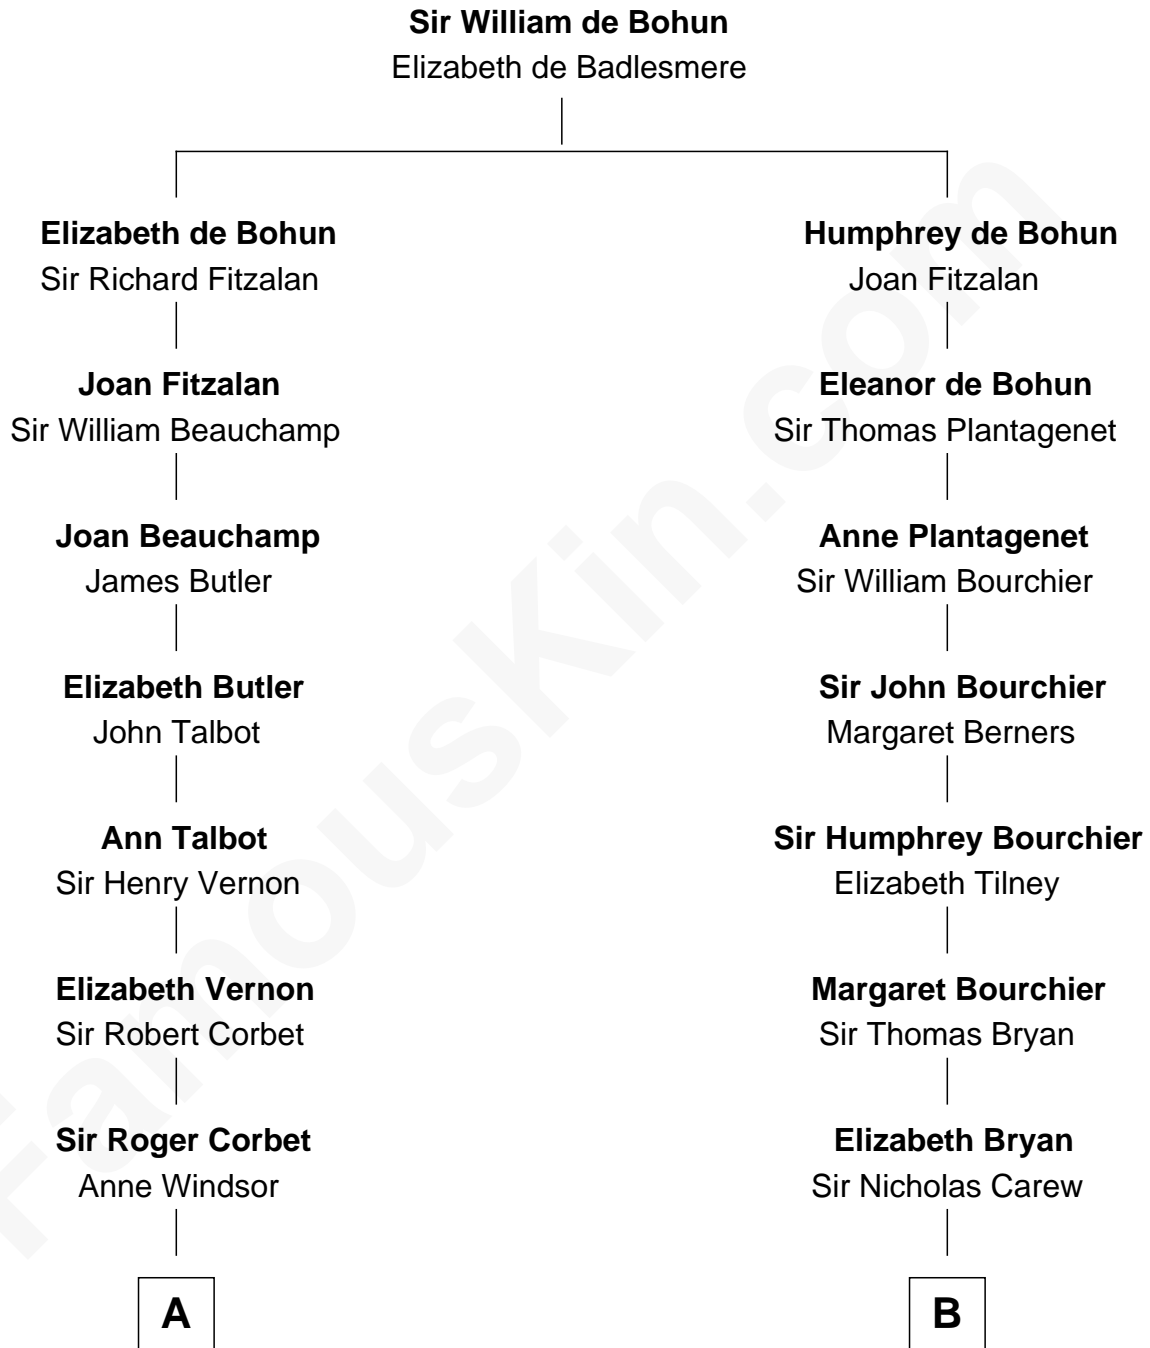

FamousKin.com
Relationship Chart of
James Russell Lowell
American "Fireside" Poet

14th cousin 2 times removed of

Robert Treat Paine
Signer of the Declaration of Independence

A

Margaret Corbet
Sir Francis Palmes

Sir Francis Palmes
Mary Hadnall

Andrew Palmes
Elizabeth Harrison

Elizabeth Palmes
Robert Chambers

Charles Chambers
Rebecca Patefield

Rebecca Chambers
Daniel Russell

James Russell
Katharine Graves

Rebecca Russell
John Lowell