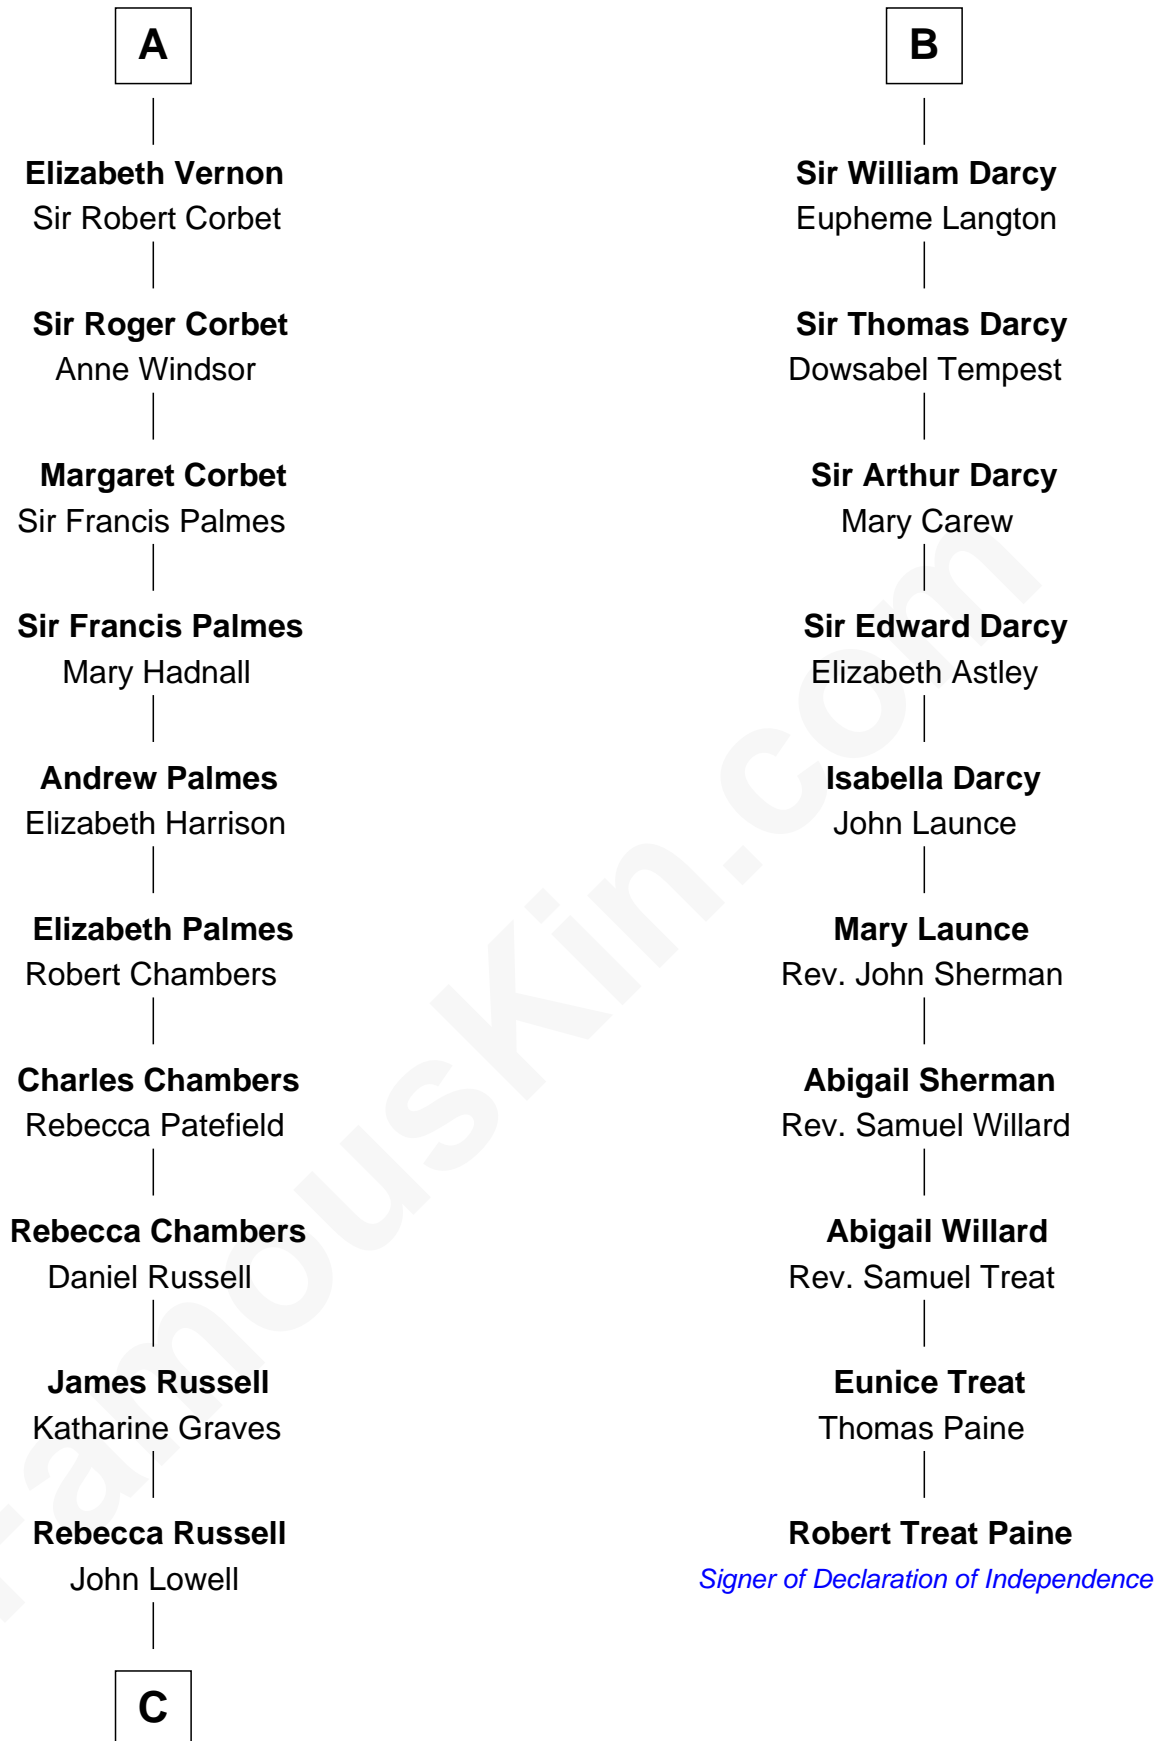

**FamousKin.com**  
**Relationship Chart of**  
**James Russell Lowell**  
*American "Fireside" Poet*

16th cousin 2 times removed of

**Robert Treat Paine**  
*Signer of the Declaration of Independence*

C