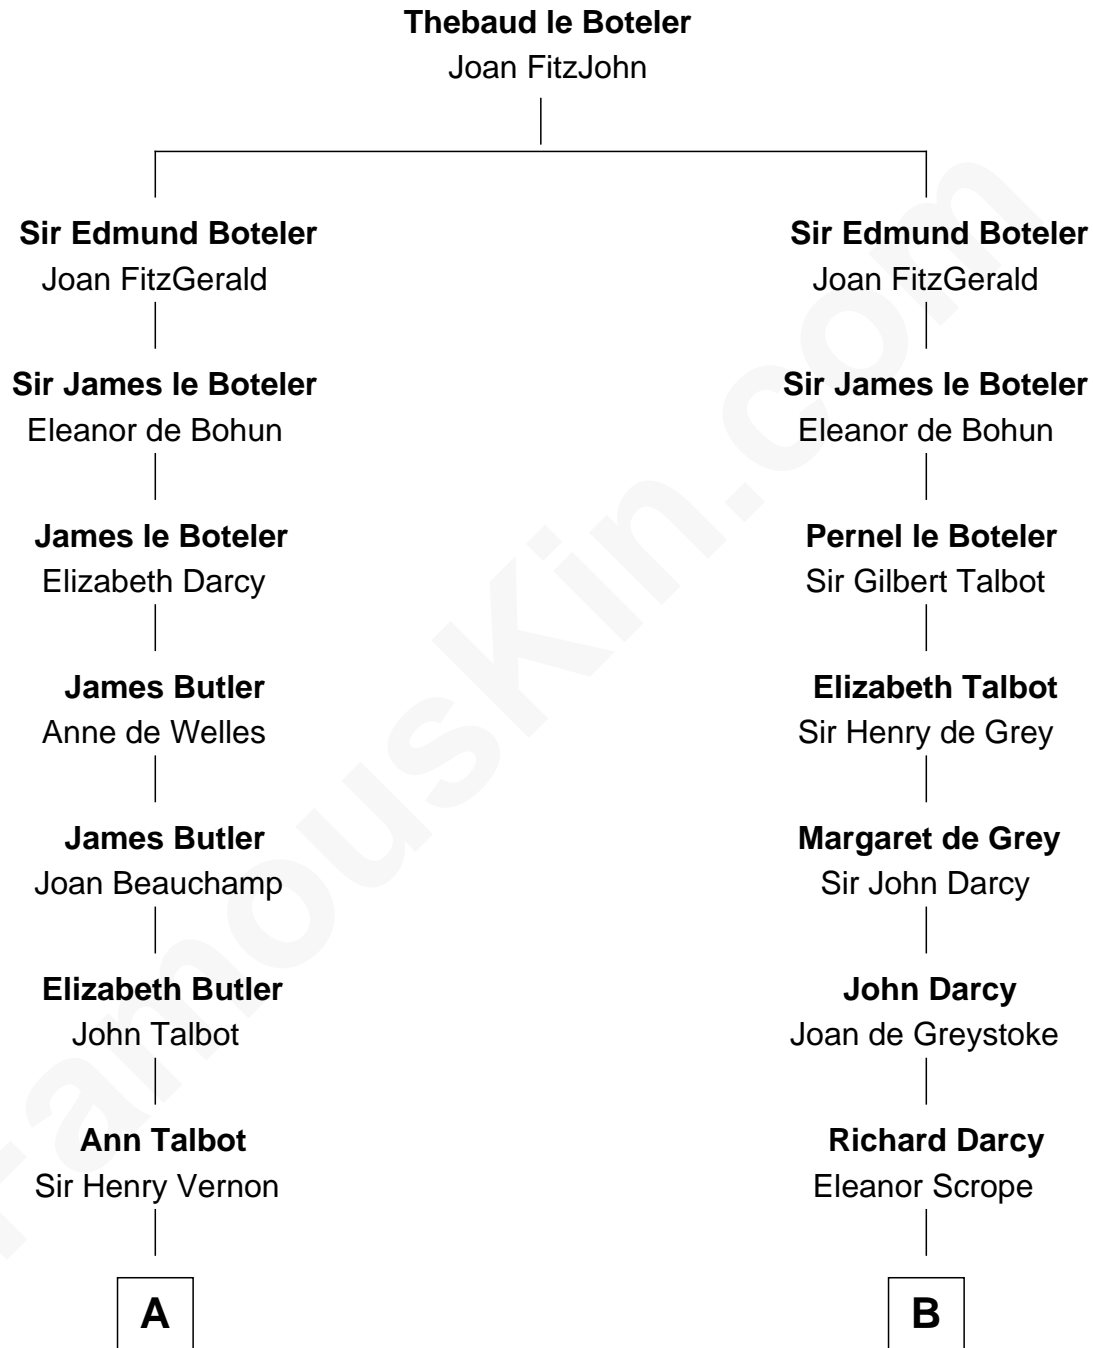

**FamousKin.com**  
**Relationship Chart of**  
**James Russell Lowell**  
*American "Fireside" Poet*

16th cousin 2 times removed of

**Robert Treat Paine**  
*Signer of the Declaration of Independence*

C

Rev. Charles Lowell  
Harriet Brackett Spence

James Russell Lowell  
*American "Fireside" Poet*

FamousKin.com