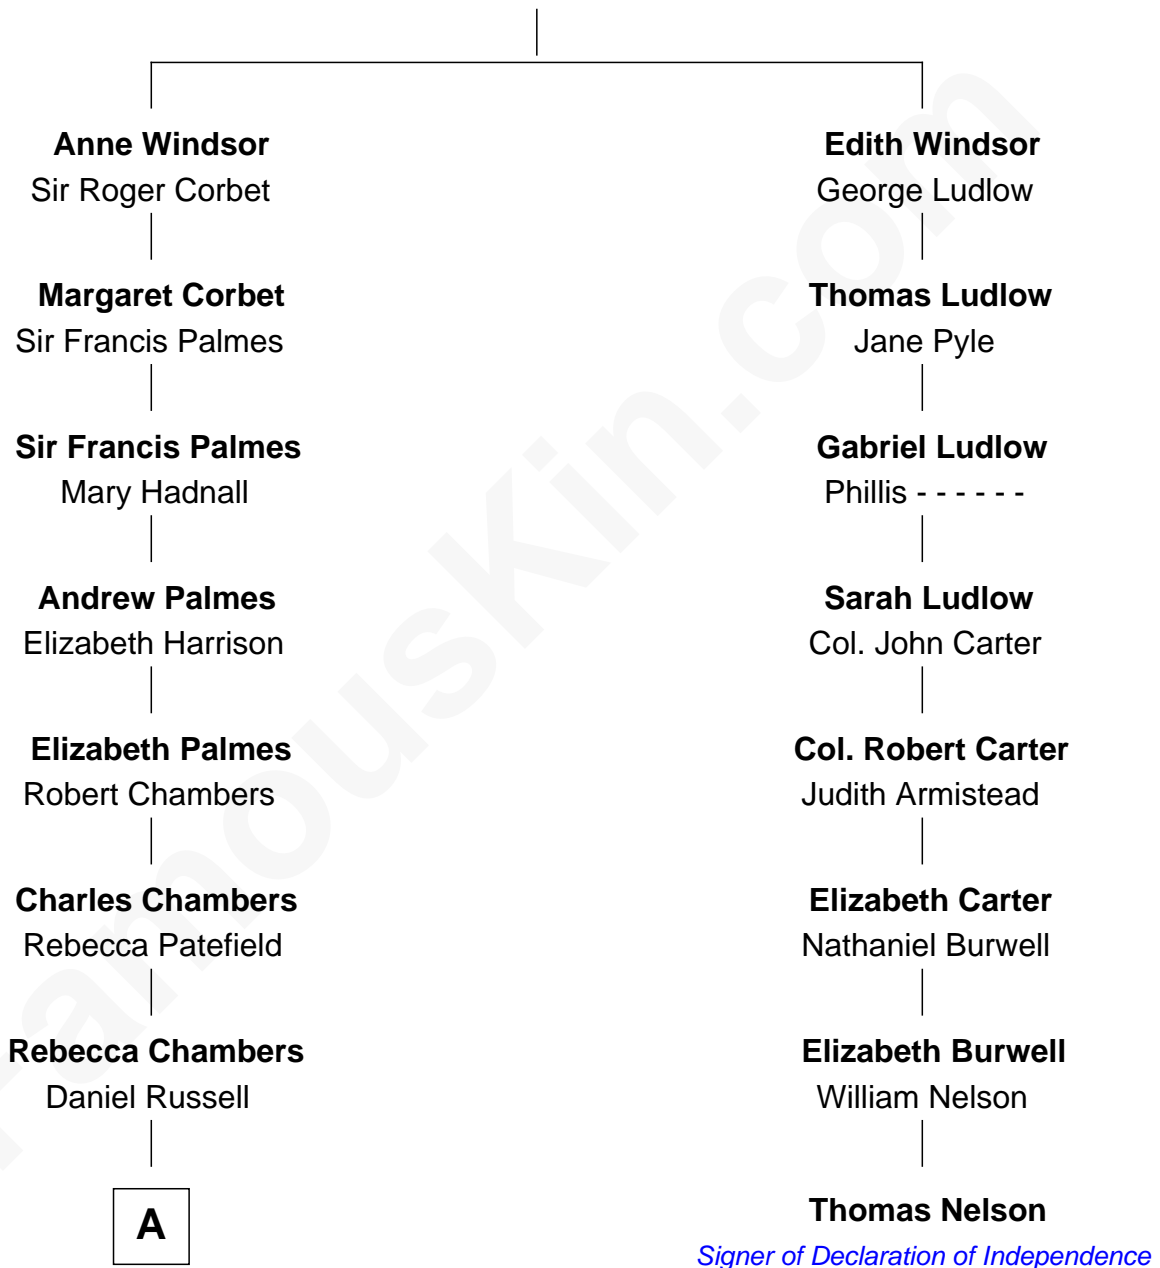

**FamousKin.com**  
**Relationship Chart of**  
**James Russell Lowell**  
*American "Fireside" Poet*

7th cousin 3 times removed of

**Thomas Nelson**  
*Signer of the Declaration of Independence*

**Sir Andrews de Windsor**  
 Elizabeth Blount

**A**

James Russell  
Katharine Graves

Rebecca Russell  
John Lowell

Rev. Charles Lowell  
Harriet Brackett Spence

James Russell Lowell  
*American "Fireside" Poet*

FamousKin.com