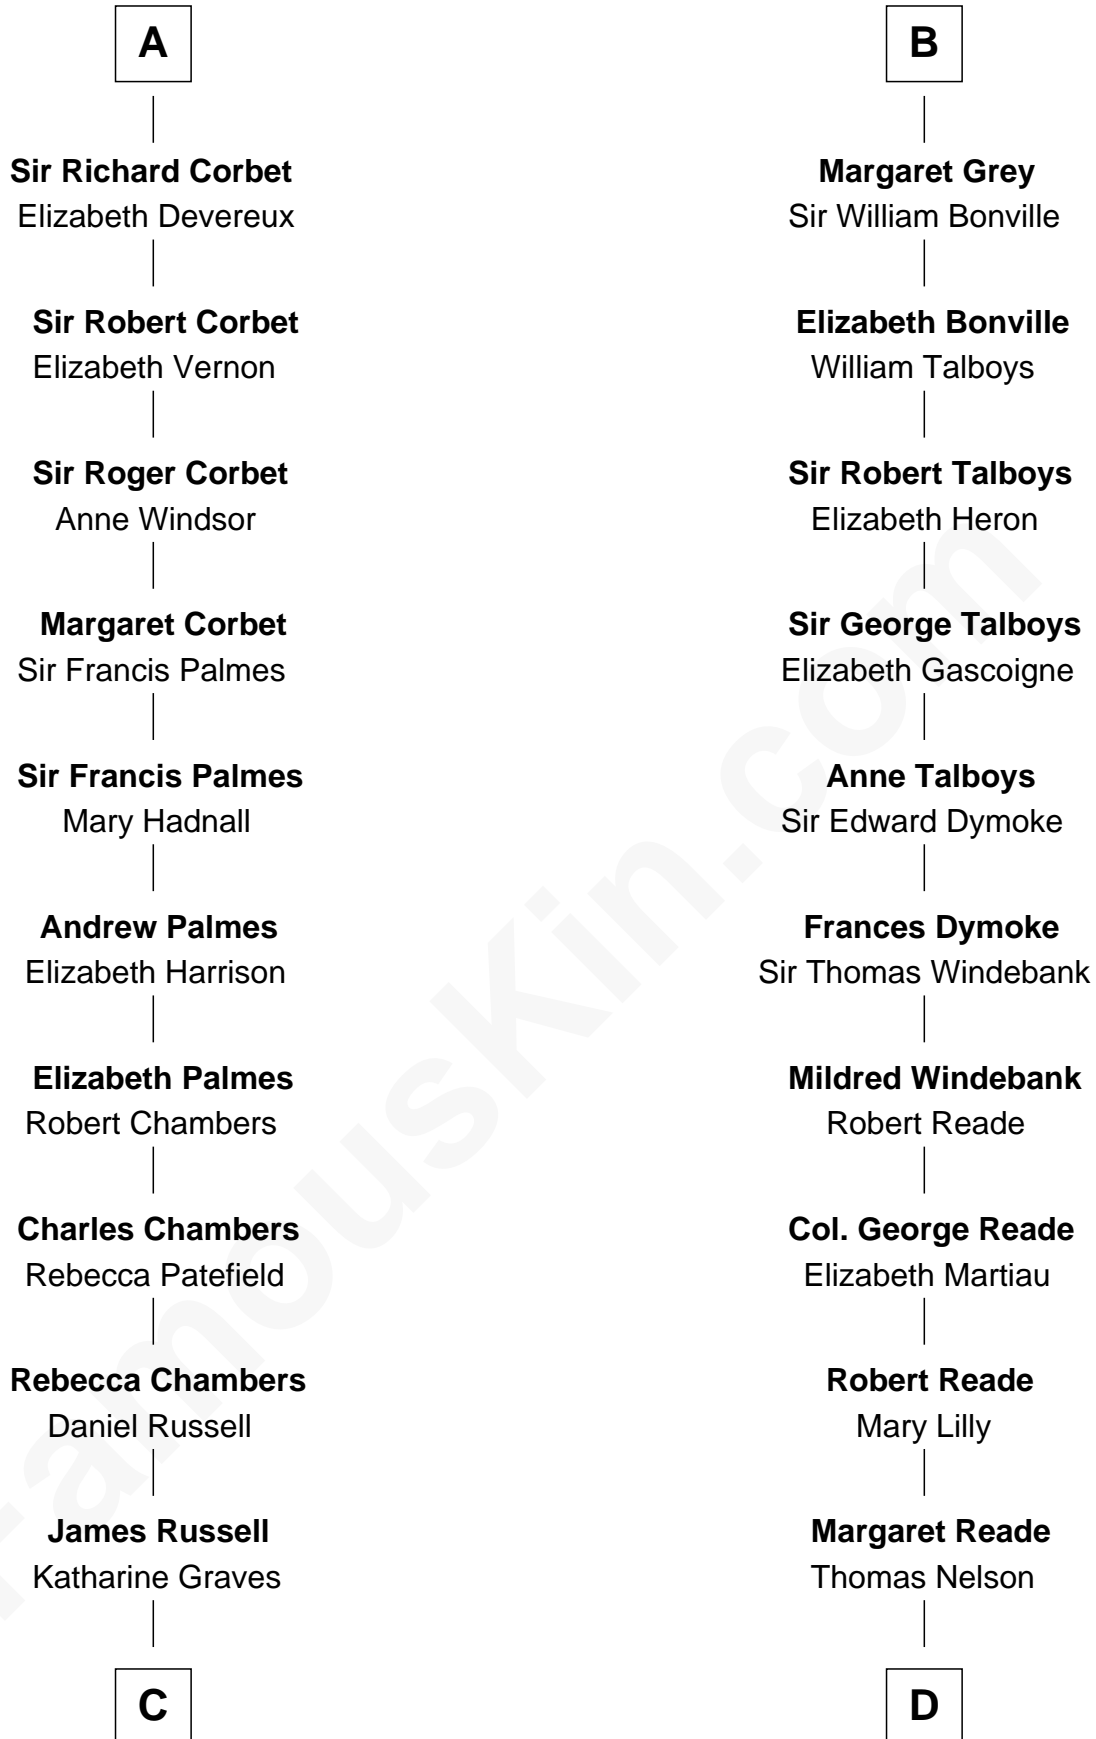

FamousKin.com
Relationship Chart of
James Russell Lowell
American "Fireside" Poet

18th cousin 1 time removed of

Thomas Nelson
Signer of the Declaration of Independence

C

Rebecca Russell

John Lowell

Rev. Charles Lowell