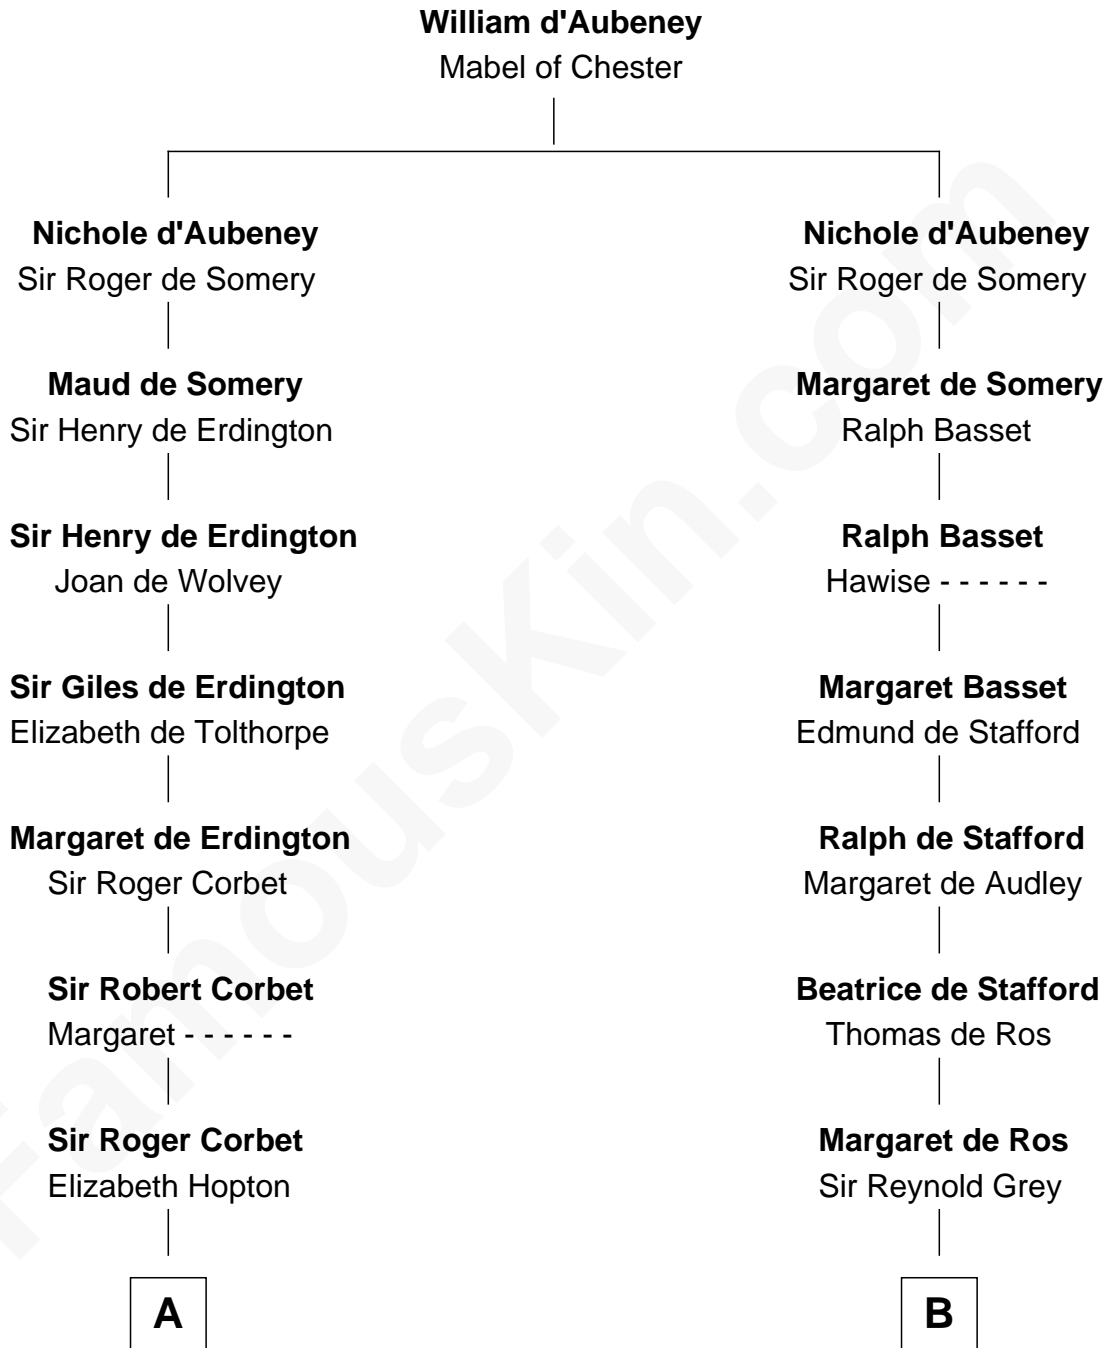

FamousKin.com
Relationship Chart of
James Russell Lowell
American "Fireside" Poet

18th cousin 1 time removed of

Thomas Nelson
Signer of the Declaration of Independence

C

Rebecca Russell

John Lowell

Rev. Charles Lowell

Harriet Brackett Spence

James Russell Lowell

American "Fireside" Poet

D

William Nelson

Elizabeth Burwell

Thomas Nelson

Signer of Declaration of Independence