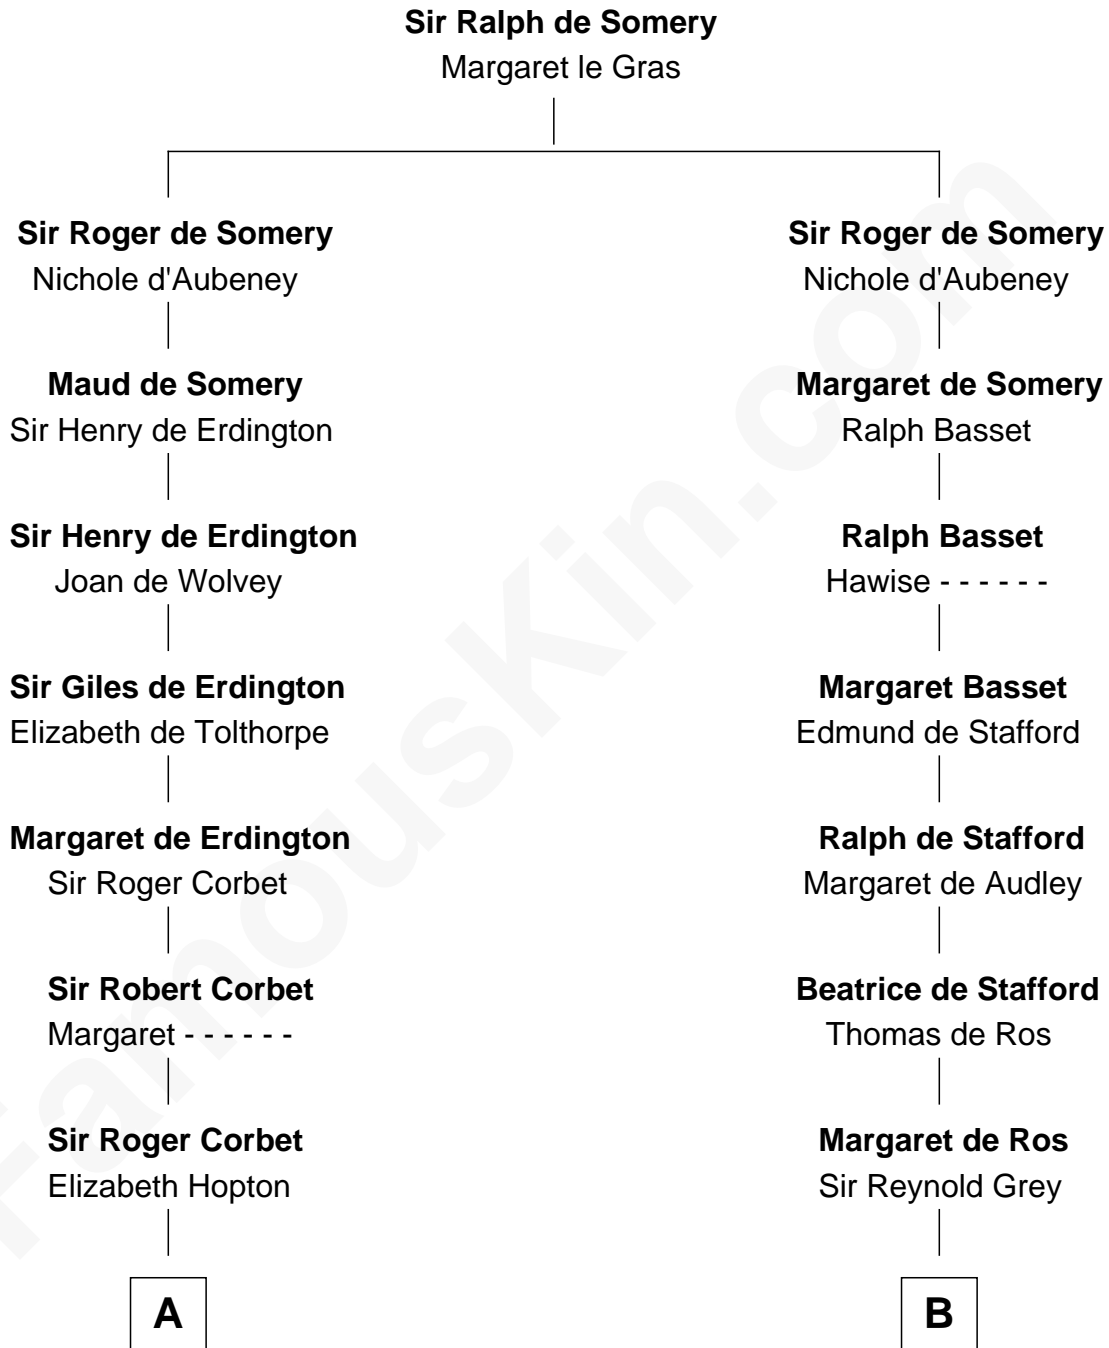

FamousKin.com
Relationship Chart of
James Russell Lowell
American "Fireside" Poet

18th cousin 1 time removed of

Thomas Nelson
Signer of the Declaration of Independence

C

Rebecca Russell

John Lowell

Rev. Charles Lowell

Harriet Brackett Spence

James Russell Lowell

American "Fireside" Poet

D

William Nelson

Elizabeth Burwell

Thomas Nelson

Signer of Declaration of Independence