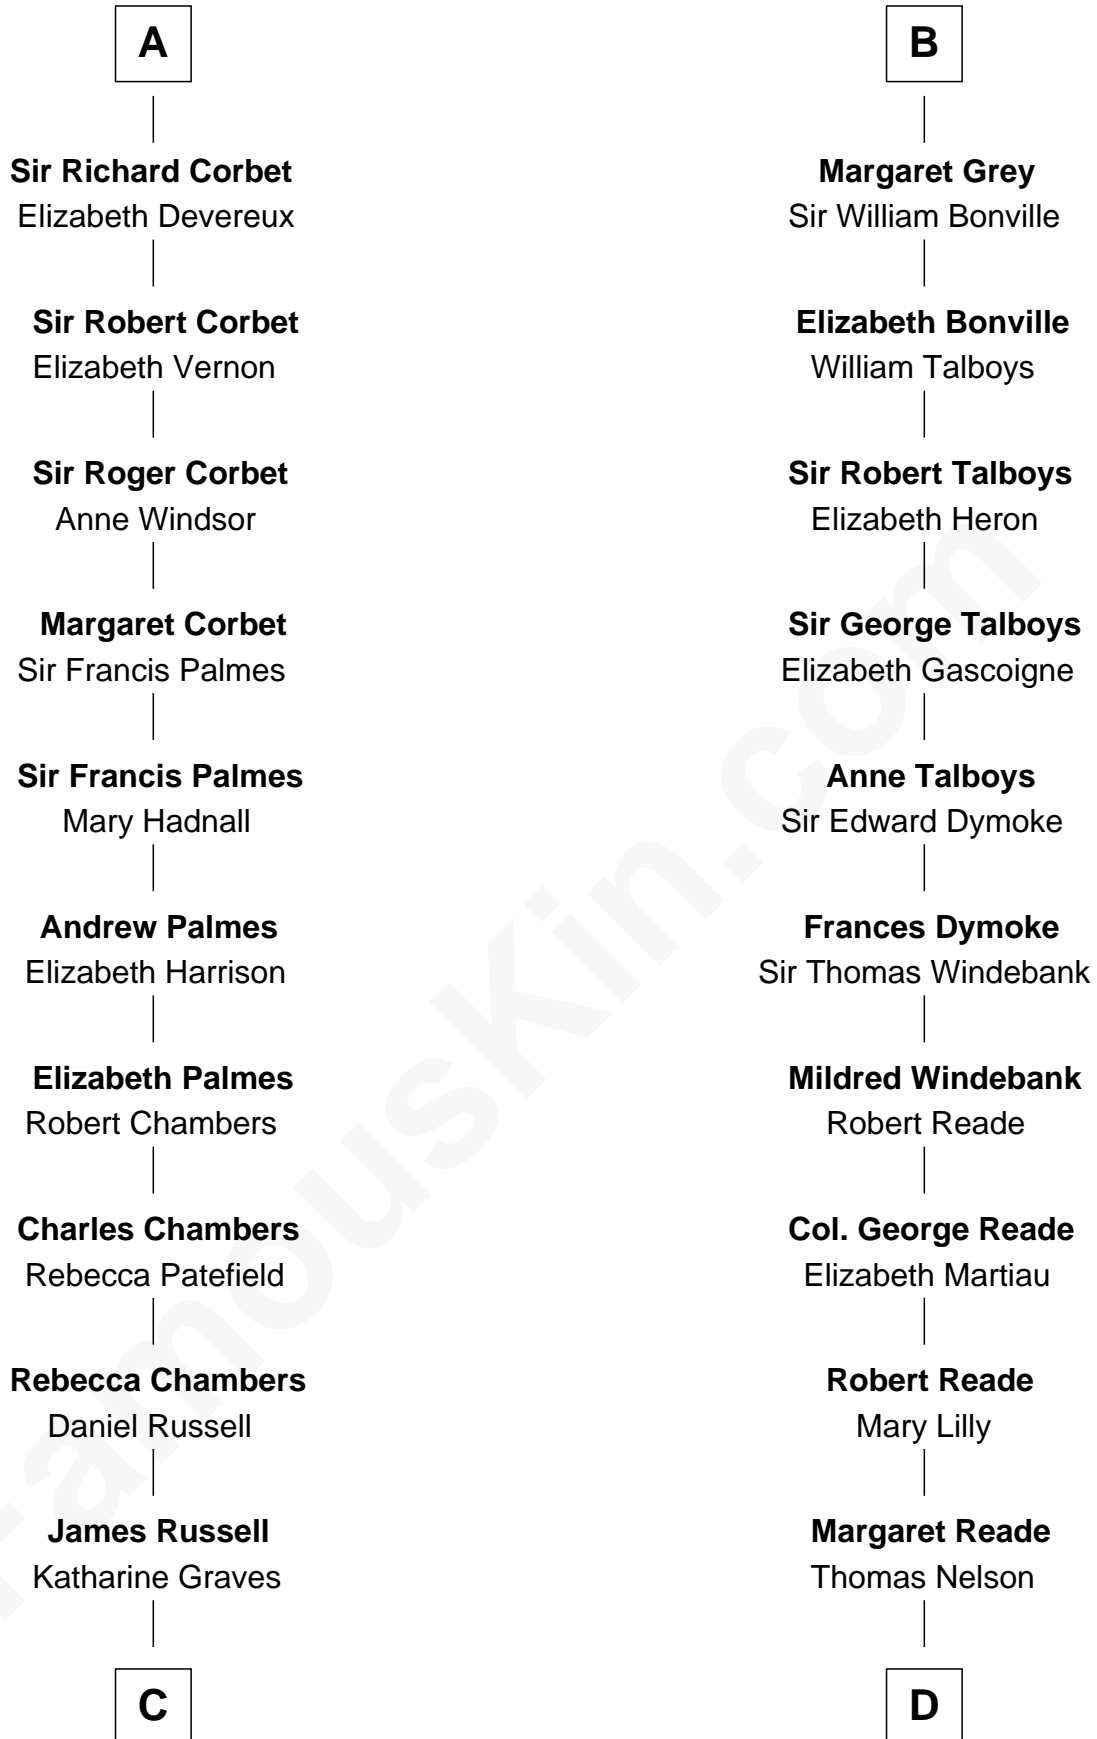

FamousKin.com
Relationship Chart of
James Russell Lowell
American "Fireside" Poet

18th cousin 1 time removed of

Thomas Nelson
Signer of the Declaration of Independence

C

Rebecca Russell

John Lowell

Rev. Charles Lowell