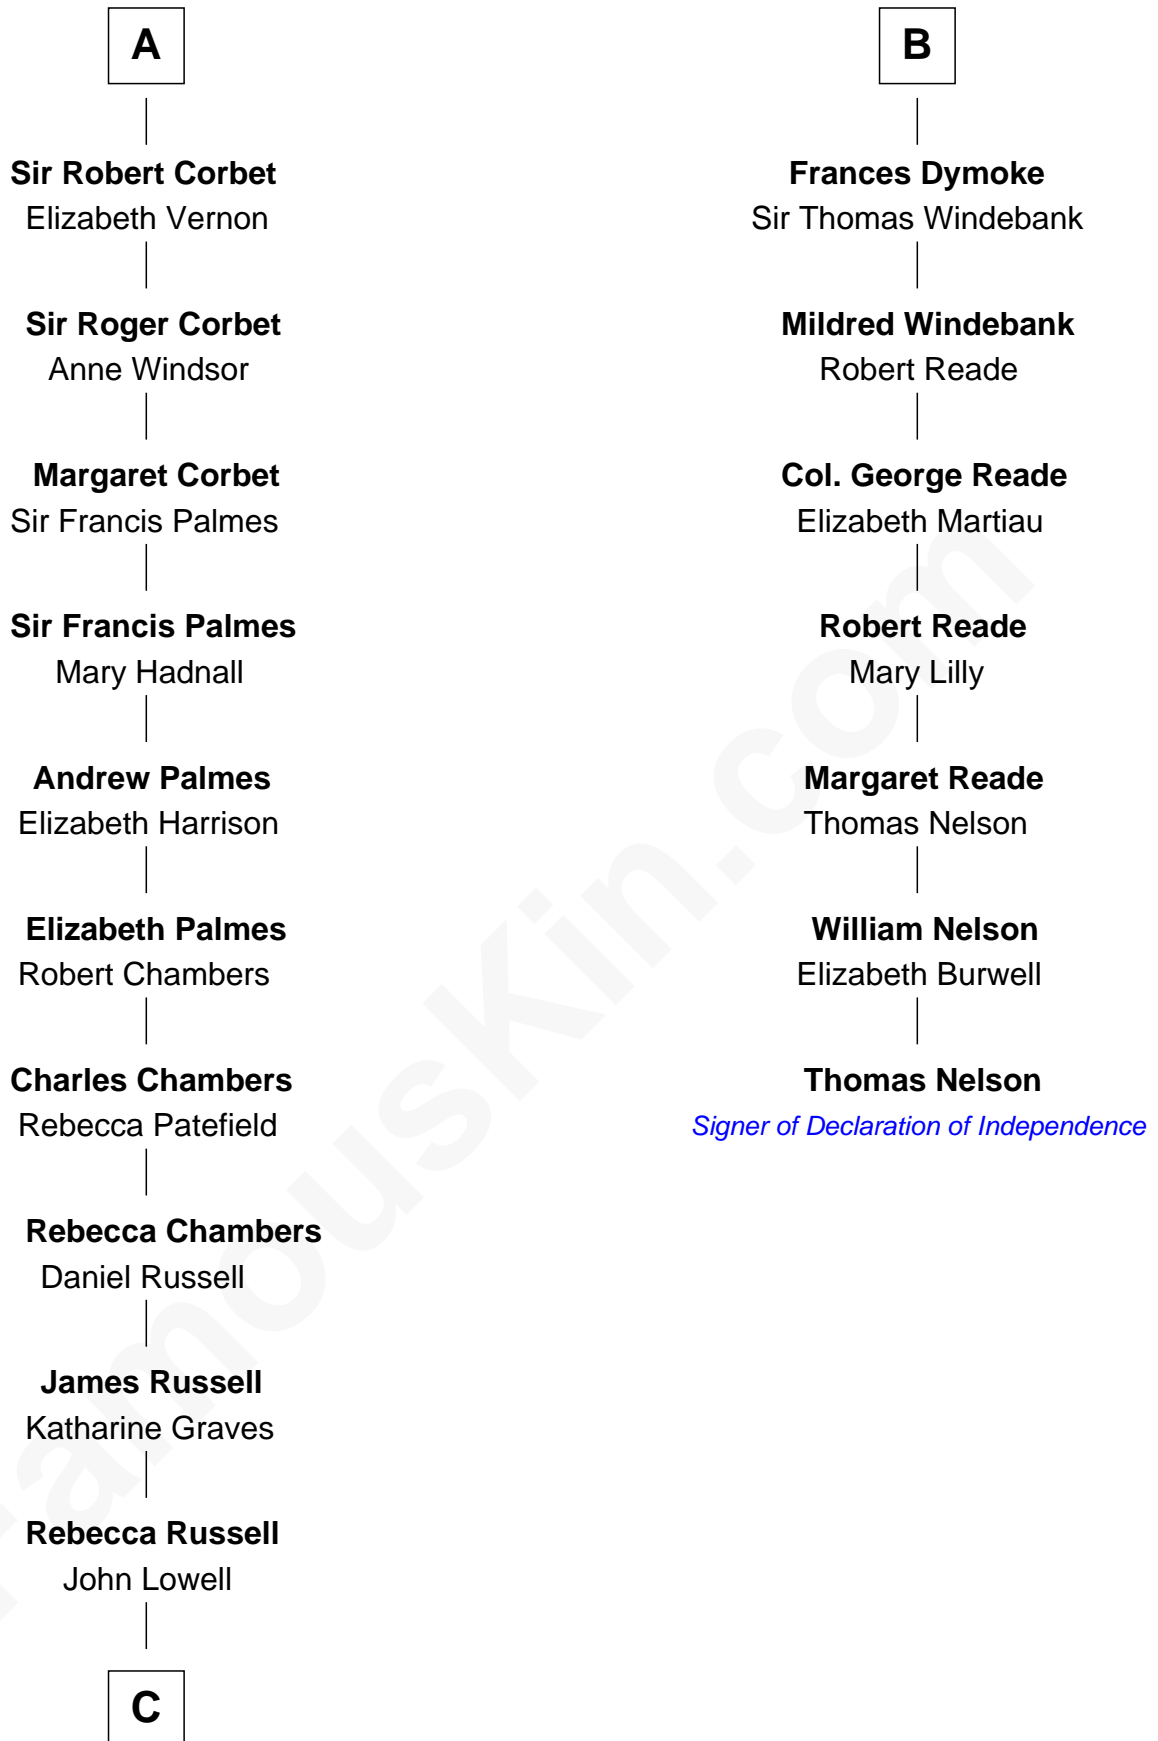

FamousKin.com
Relationship Chart of
James Russell Lowell
American "Fireside" Poet

13th cousin 5 times removed of

Thomas Nelson
Signer of the Declaration of Independence

C

Rev. Charles Lowell
Harriet Brackett Spence

James Russell Lowell
American "Fireside" Poet

FamousKin.com