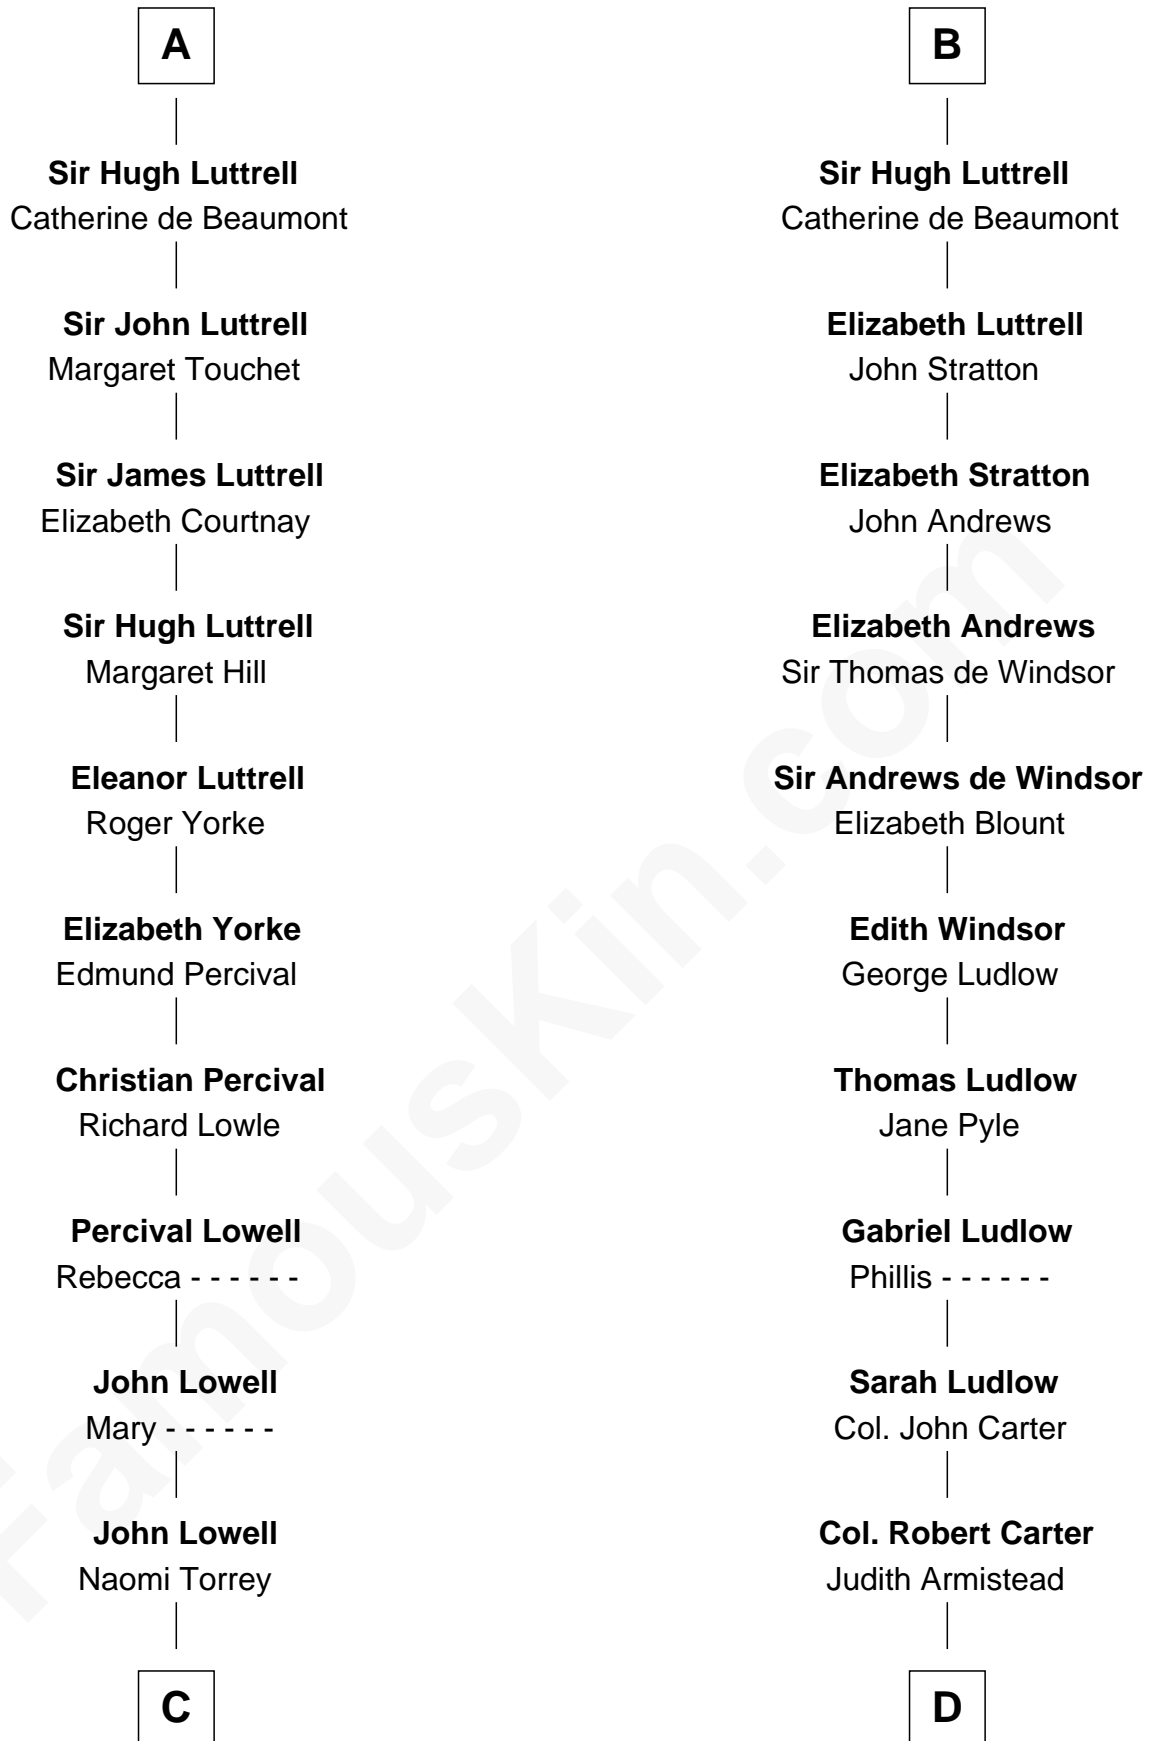

FamousKin.com
Relationship Chart of
James Russell Lowell
American "Fireside" Poet

19th cousin 2 times removed of

Thomas Nelson
Signer of the Declaration of Independence

Sir Robert de Beaumont
 Maud FitzReginald