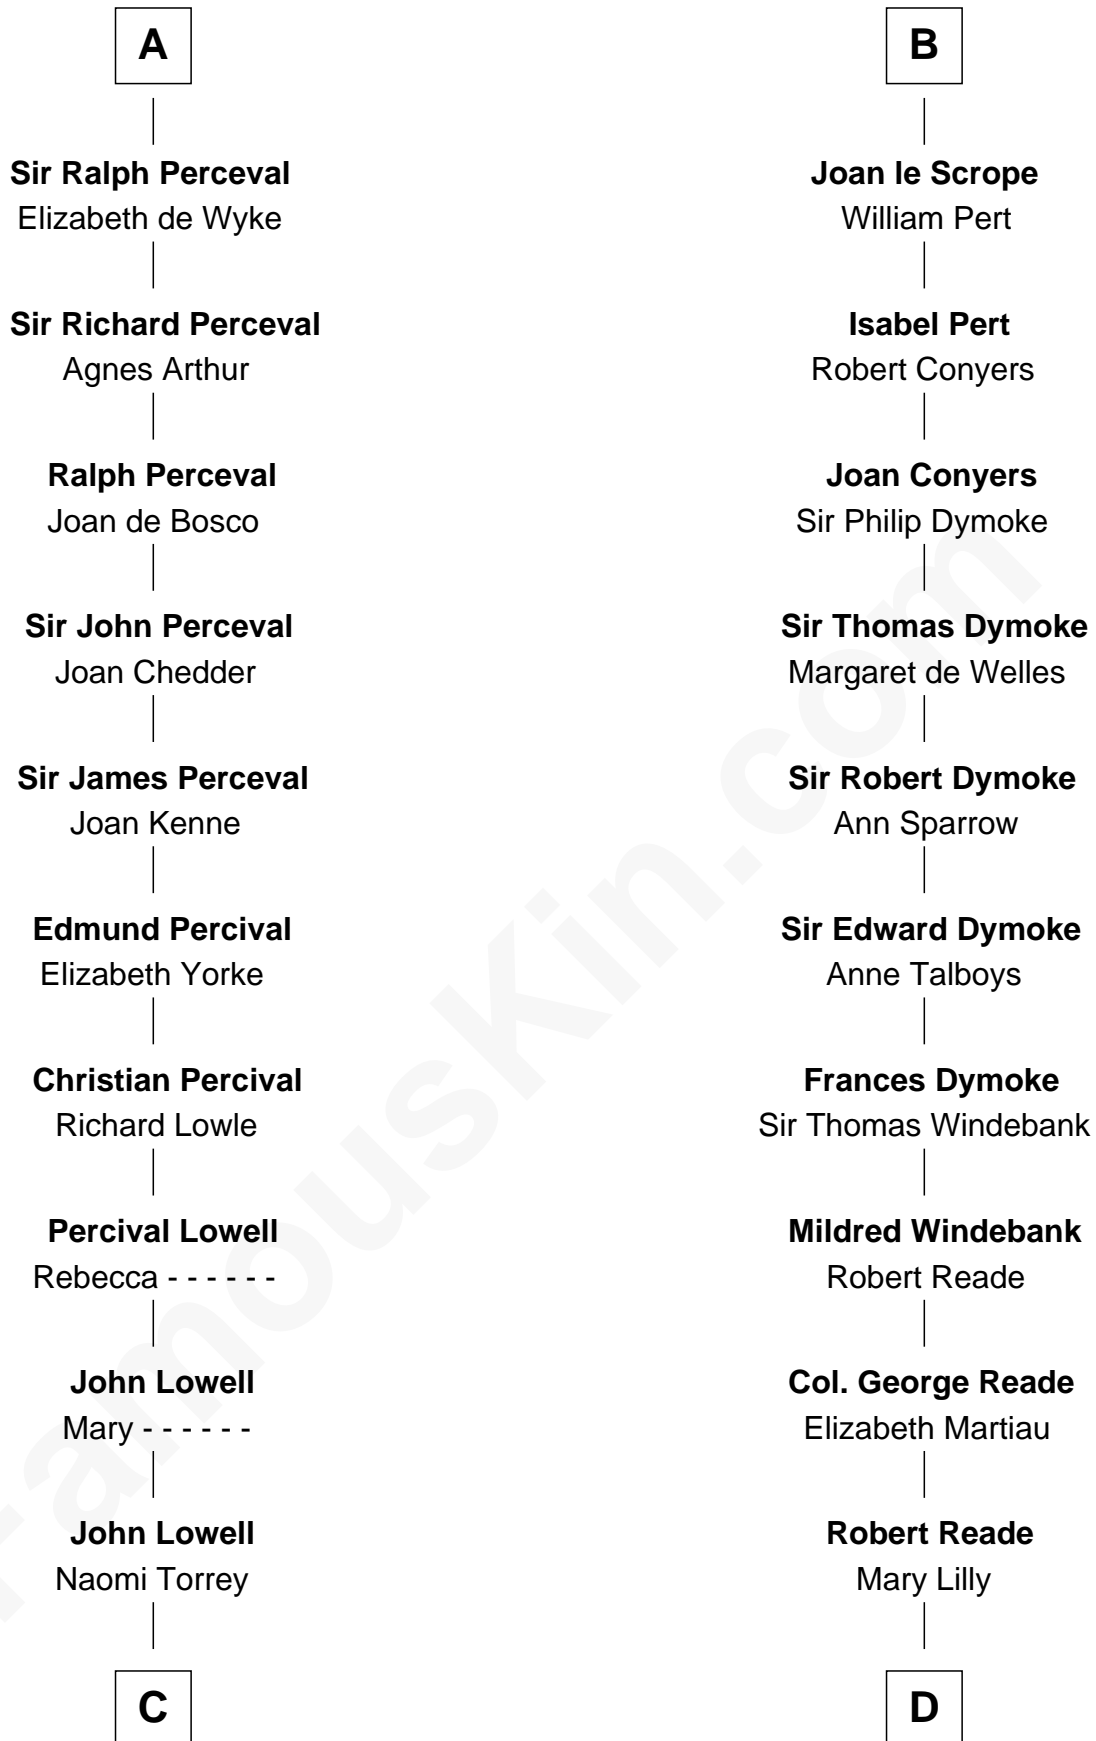

FamousKin.com
Relationship Chart of
James Russell Lowell
American "Fireside" Poet

19th cousin 2 times removed of

Thomas Nelson
Signer of the Declaration of Independence

C

Ebenezer Lowell

Elizabeth Shailer

Rev. John Lowell