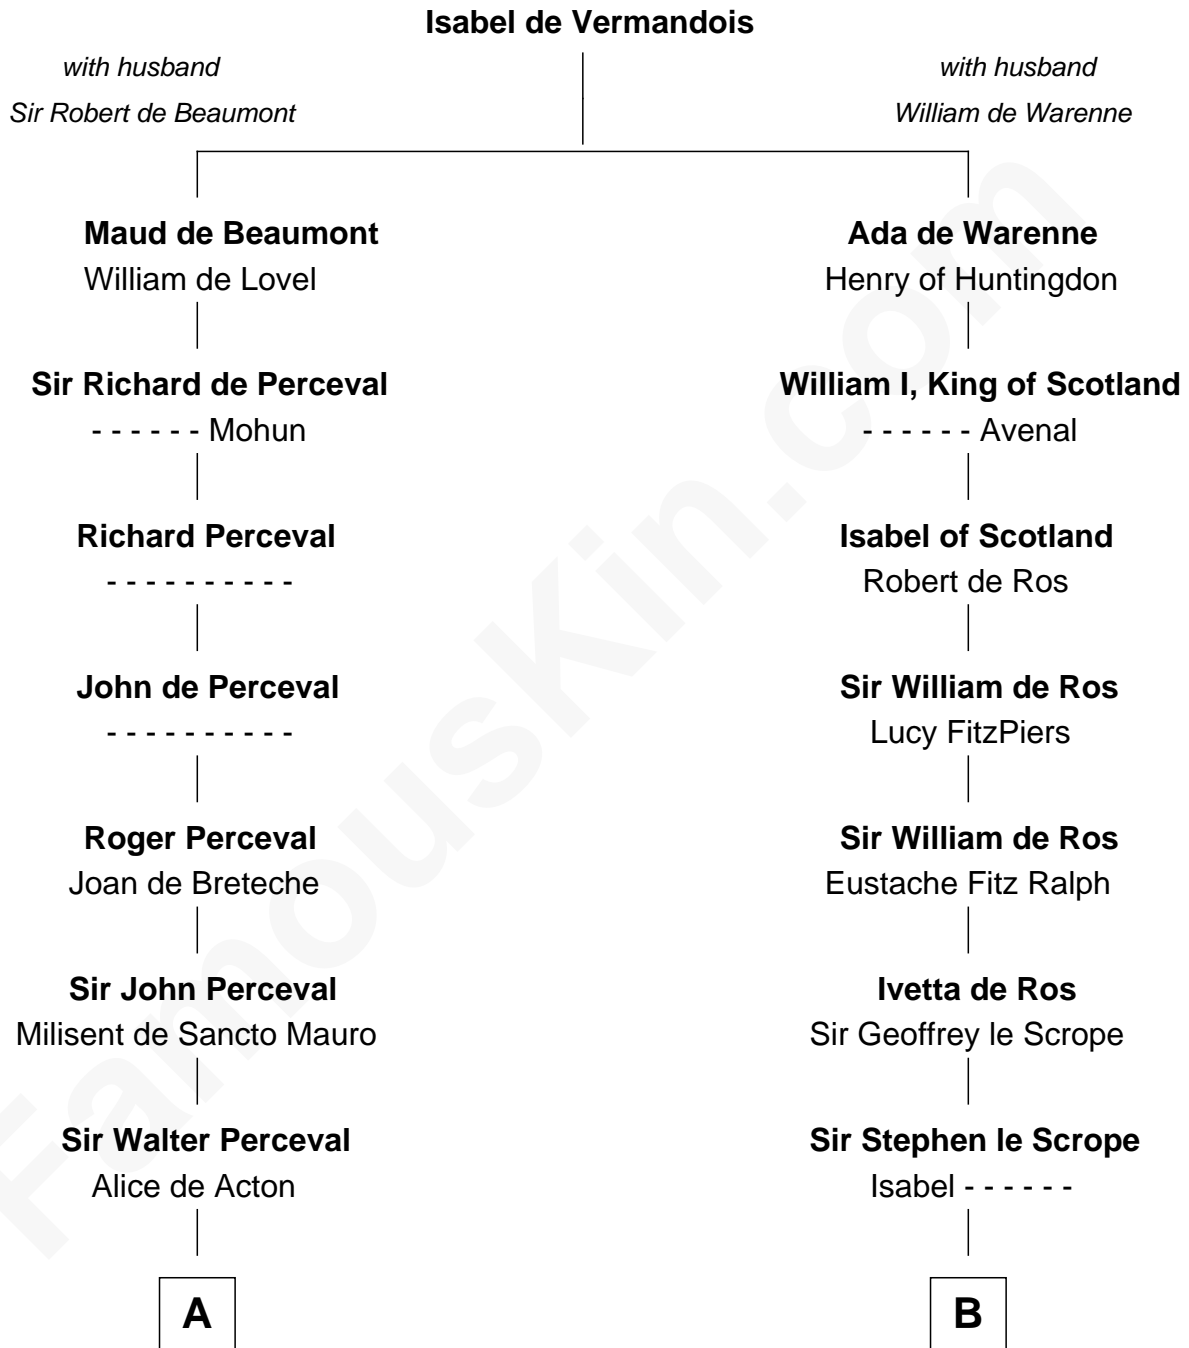

FamousKin.com
Relationship Chart of
James Russell Lowell
American "Fireside" Poet

19th cousin 2 times removed of

Thomas Nelson
Signer of the Declaration of Independence

C

Ebenezer Lowell

Elizabeth Shailer

Rev. John Lowell

Margaret Reade

Thomas Nelson

William Nelson

Elizabeth Burwell

Thomas Nelson

Signer of Declaration of Independence