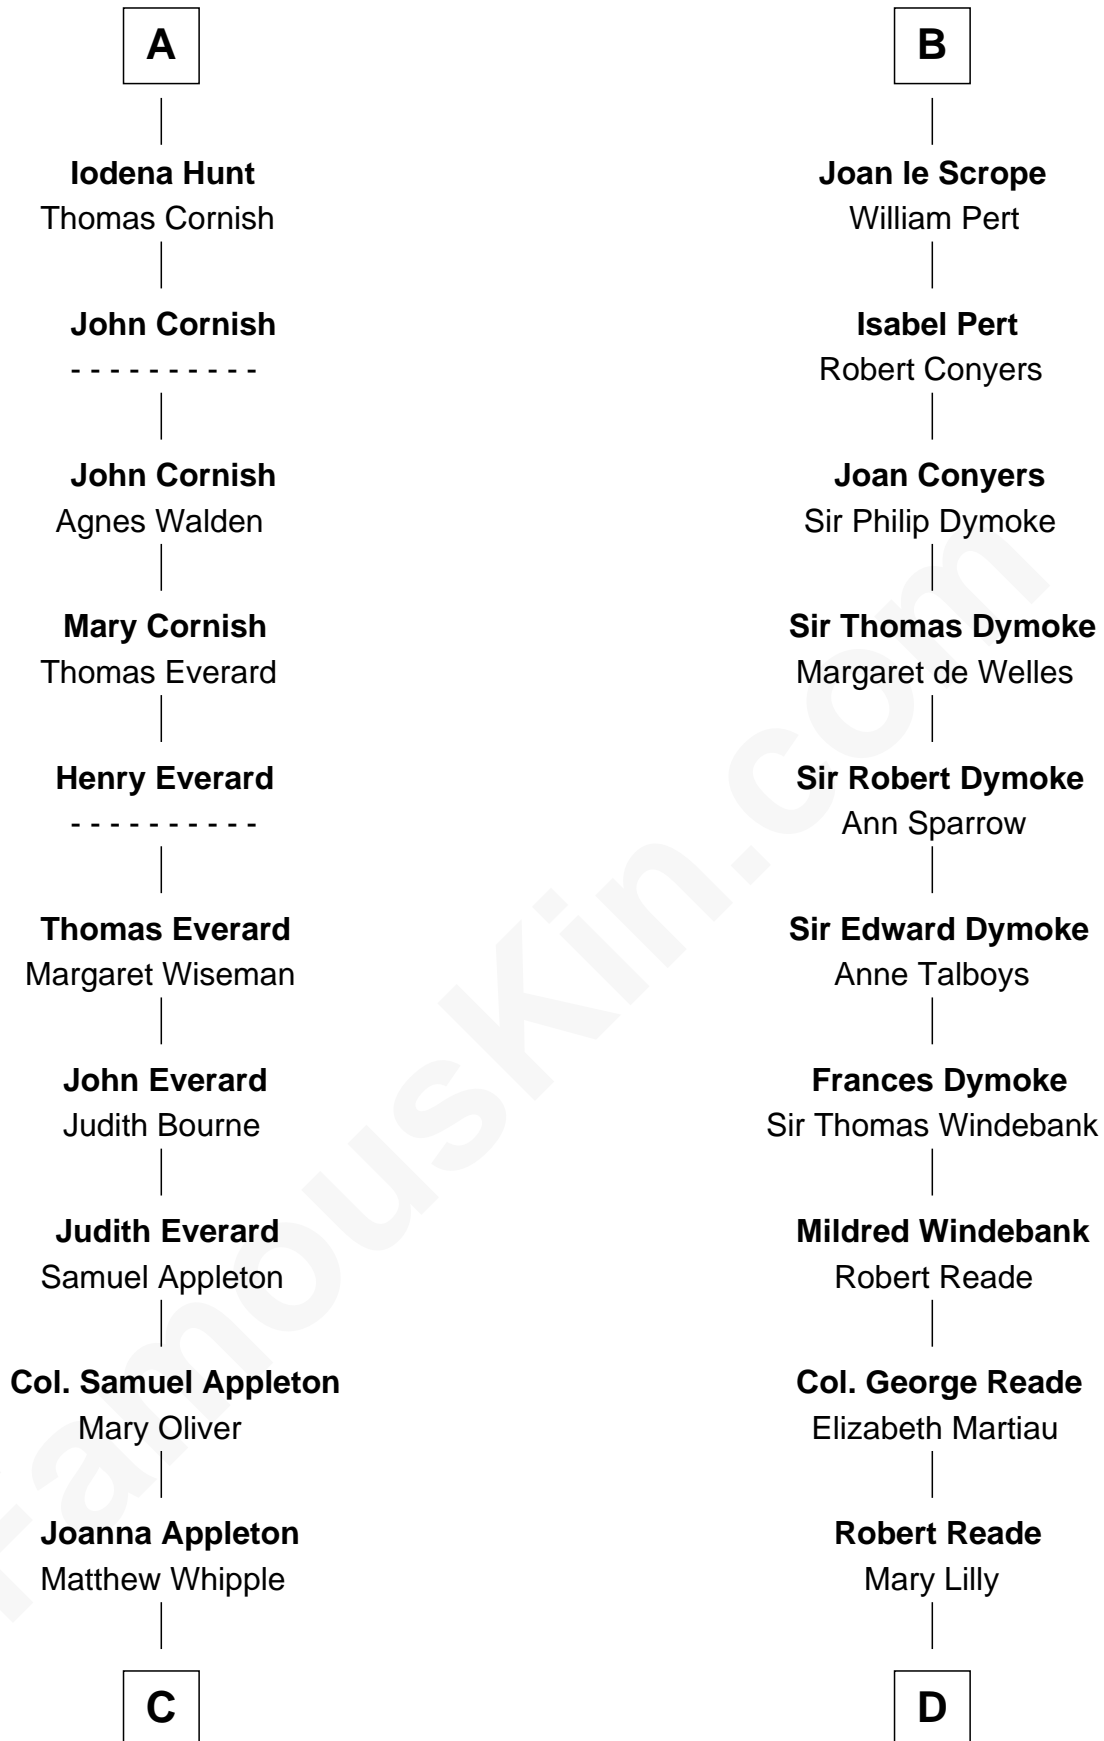

FamousKin.com
Relationship Chart of
James Russell Lowell
American "Fireside" Poet

19th cousin 2 times removed of

Thomas Nelson
Signer of the Declaration of Independence

C

William Whipple

Mary Cutts

Mary Whipple