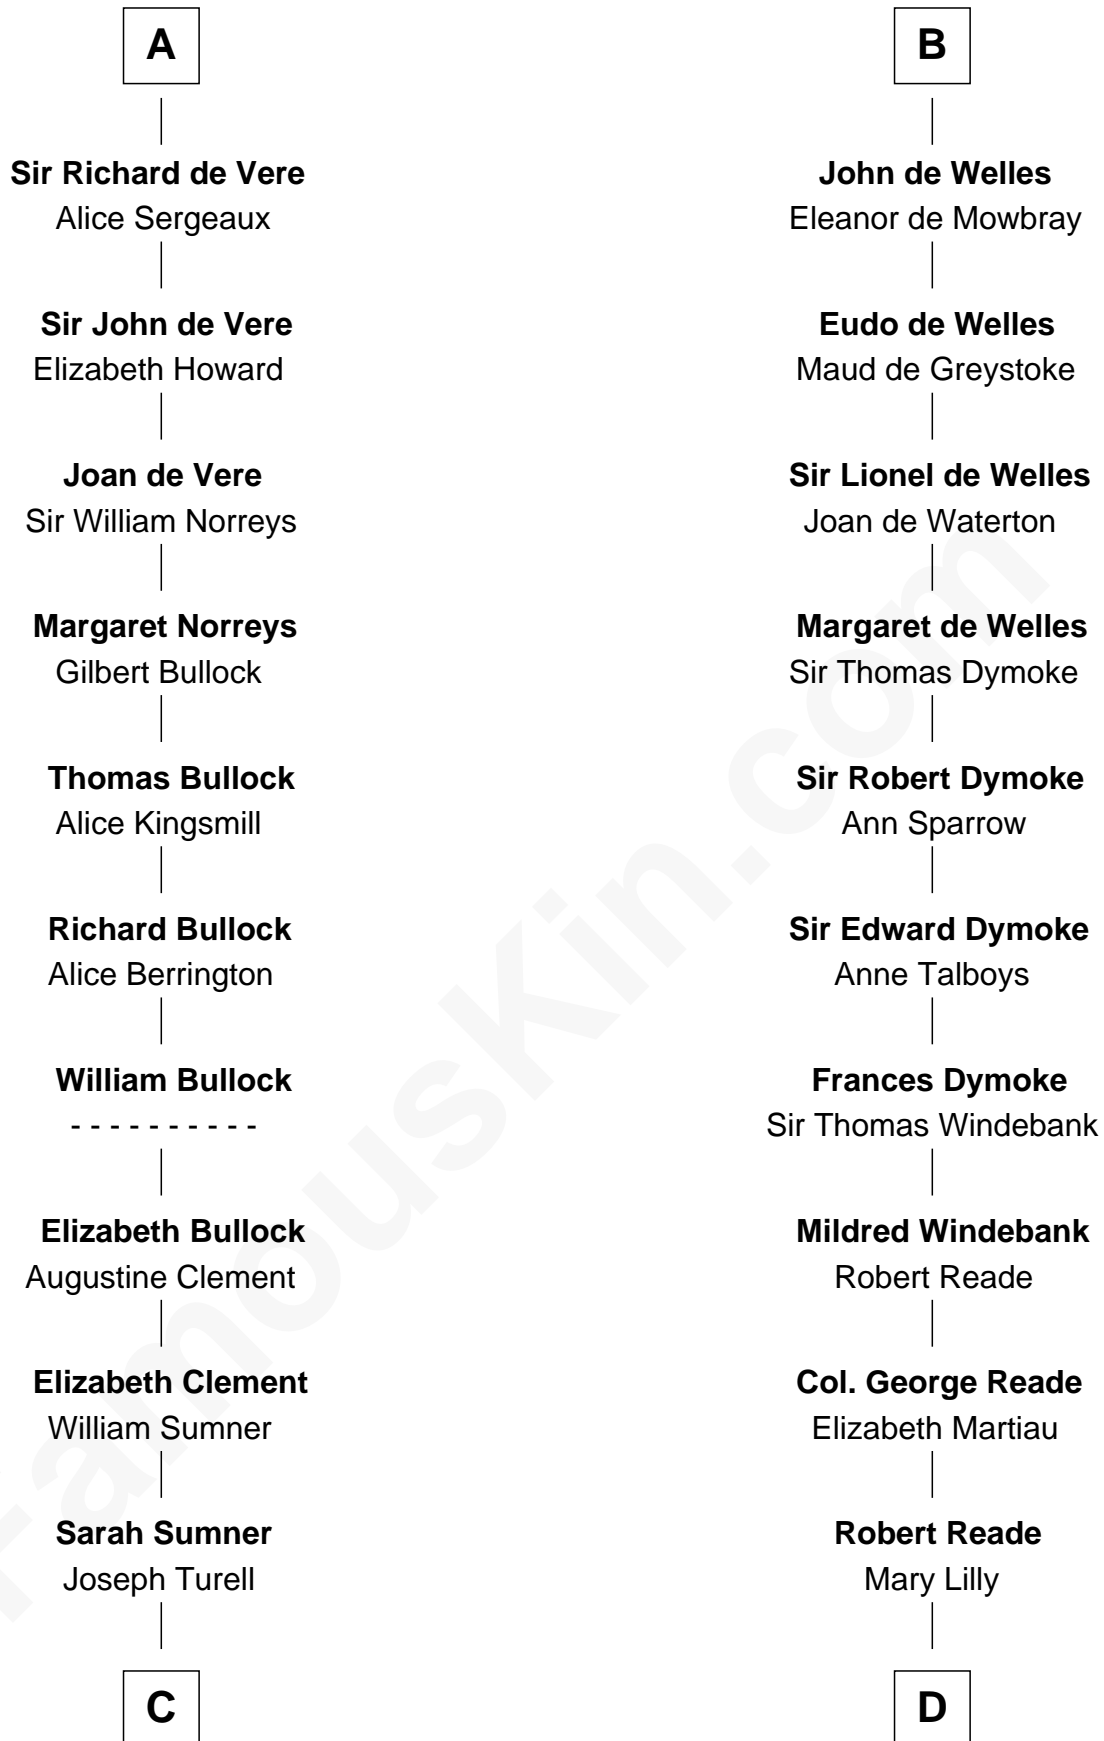

**FamousKin.com**  
**Relationship Chart of**  
**James Russell Lowell**  
*American "Fireside" Poet*

19th cousin 2 times removed of

**Thomas Nelson**  
*Signer of the Declaration of Independence*

**Robert de Bermingham**