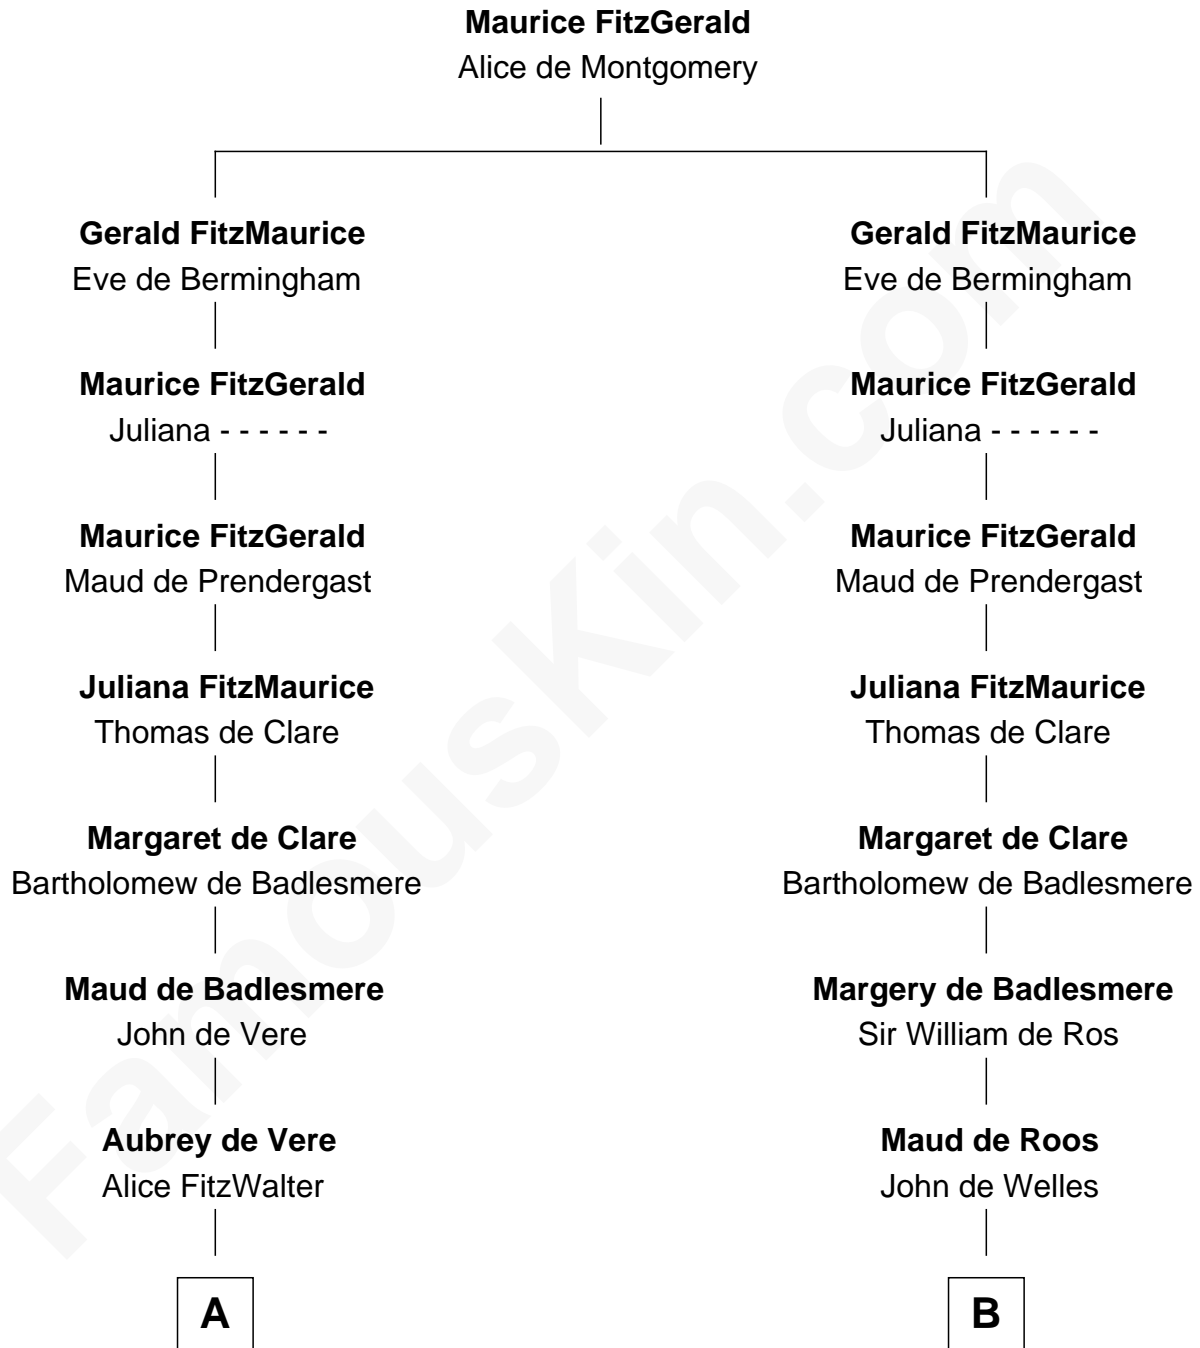

FamousKin.com
Relationship Chart of
James Russell Lowell
American "Fireside" Poet

19th cousin 2 times removed of

Thomas Nelson
Signer of the Declaration of Independence

C

Sarah Turell
Noah Champney

Sarah Champney
Rev. John Lowell

John Lowell
Rebecca Russell

Rev. Charles Lowell
Harriet Brackett Spence

James Russell Lowell
American "Fireside" Poet

D

Margaret Reade
Thomas Nelson

William Nelson
Elizabeth Burwell

Thomas Nelson
Signer of Declaration of Independence